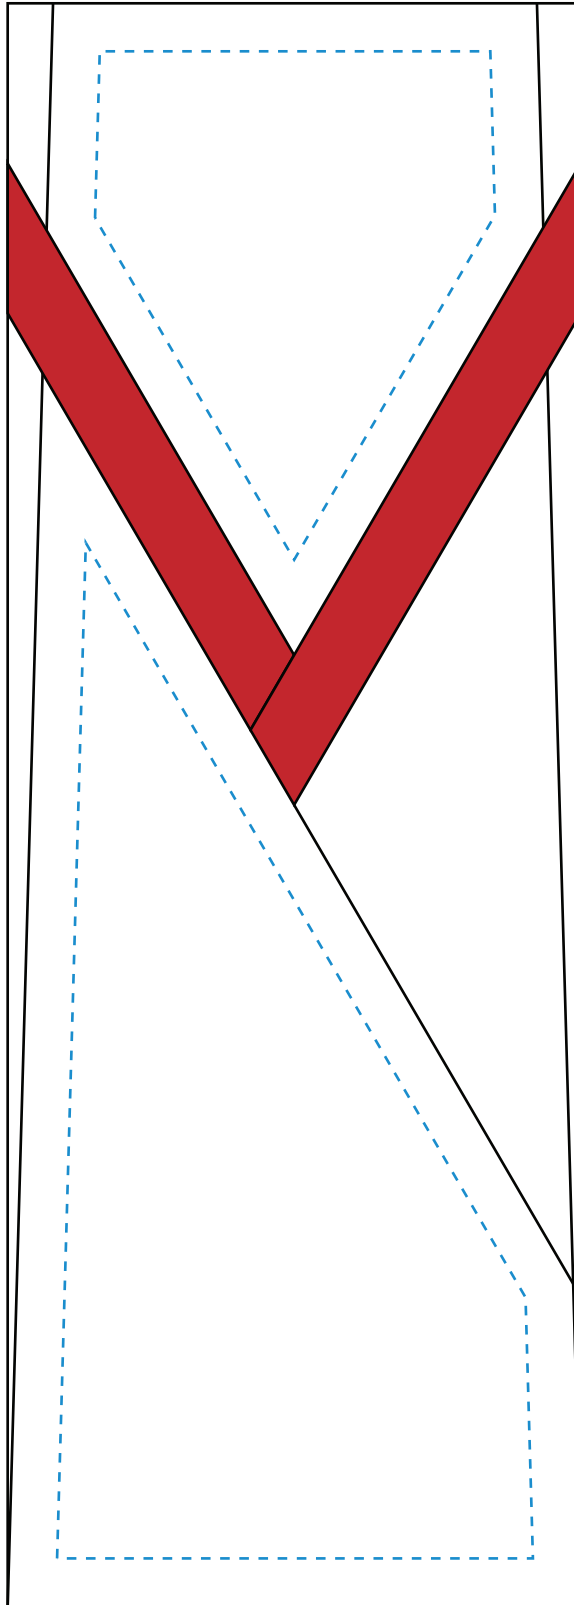

Standard Etch: Reverse (both locations)

8310 CELEBRATE RED AWARD - 8.25"

Blue line represents the max image area.