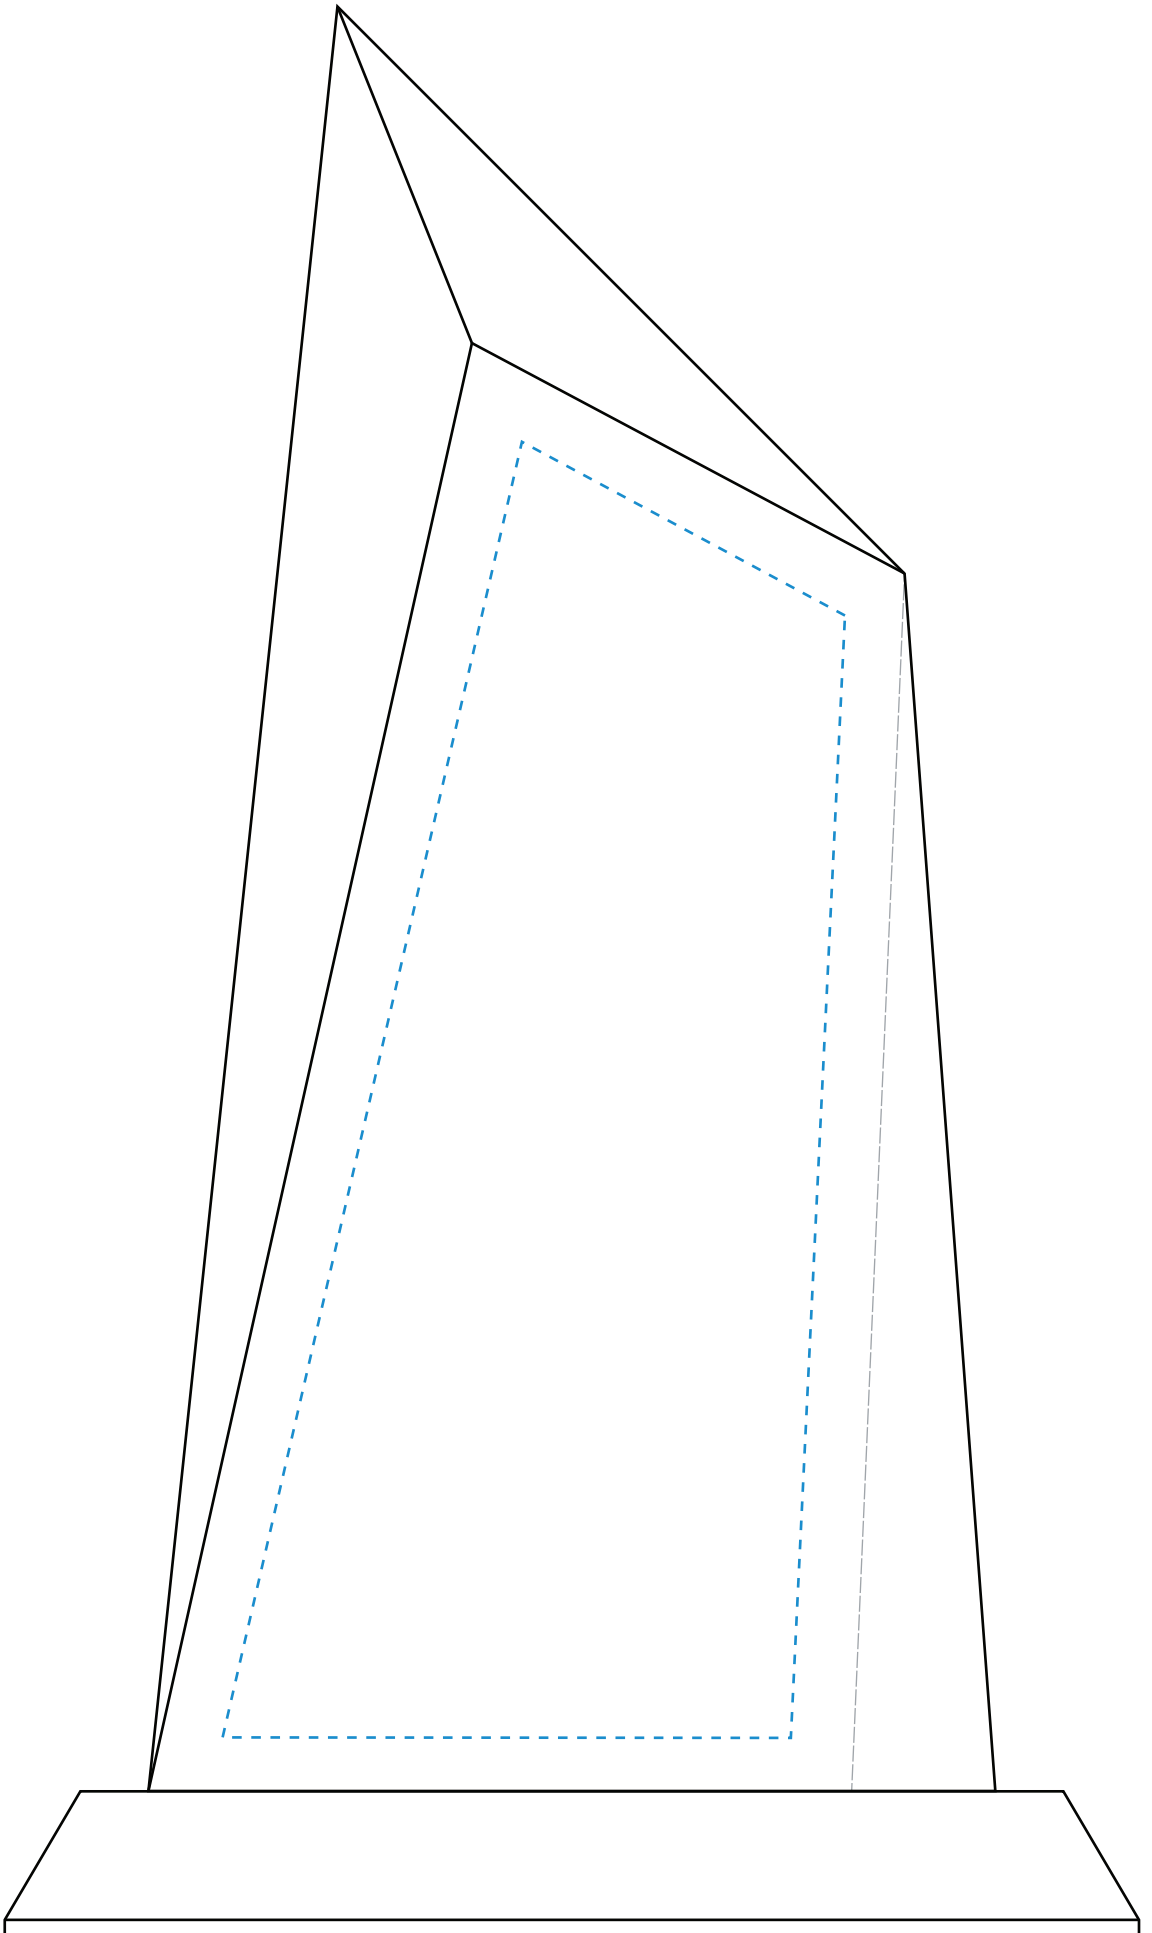

Standard Etch: Reverse

4419 CATHEDRAL PEAK - 10"

Blue line represents the max image area.