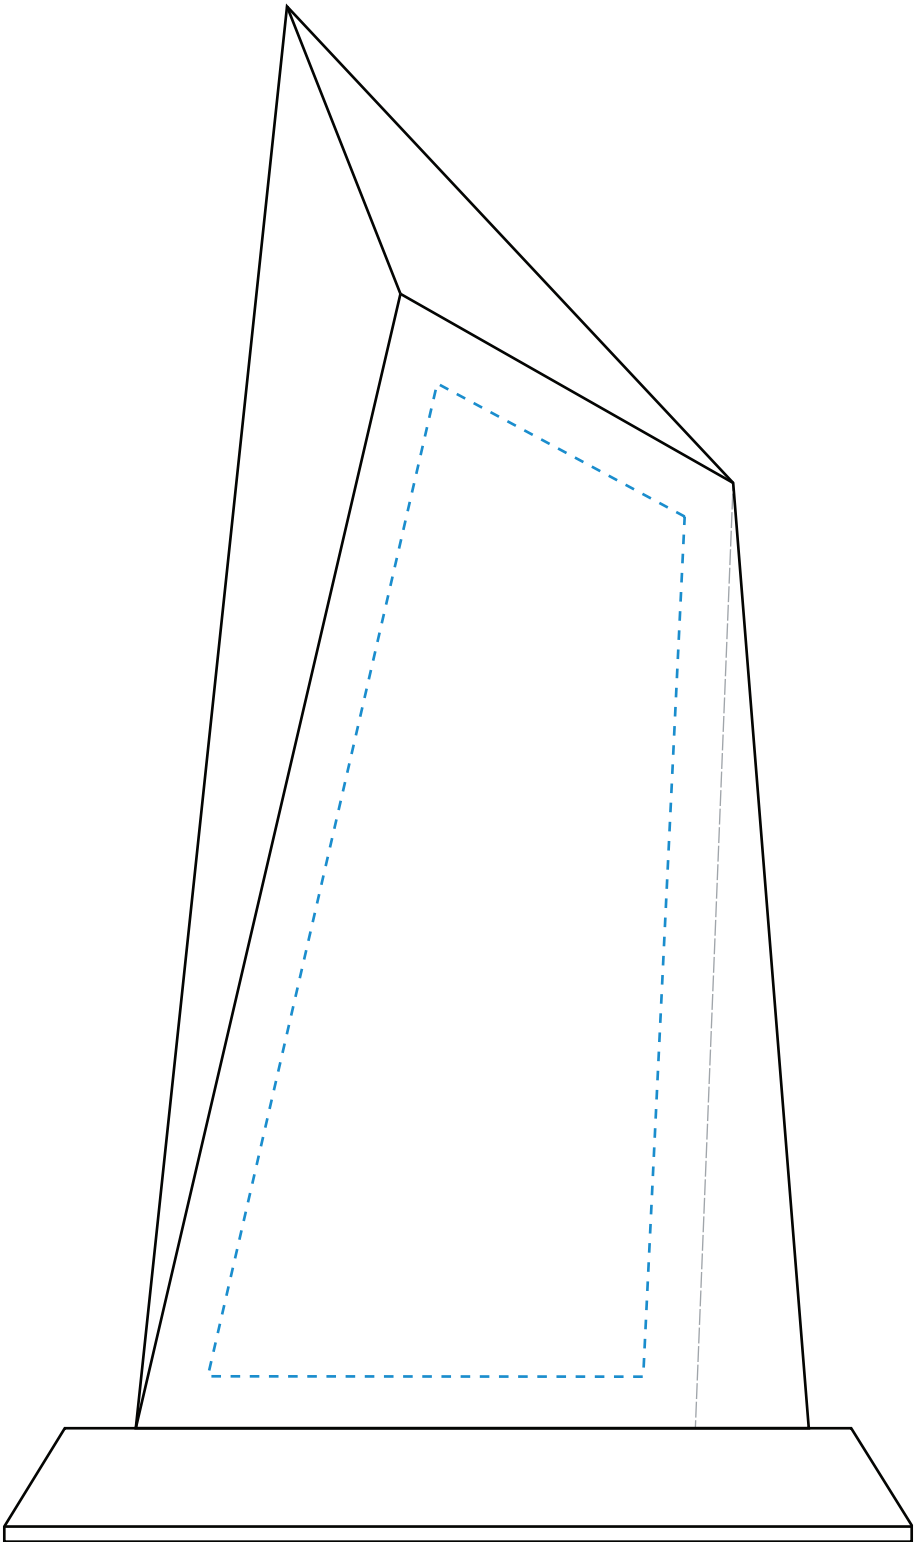

Standard Etch: Reverse

4418 CATHEDRAL PEAK - 8"
Blue line represents the max image area.