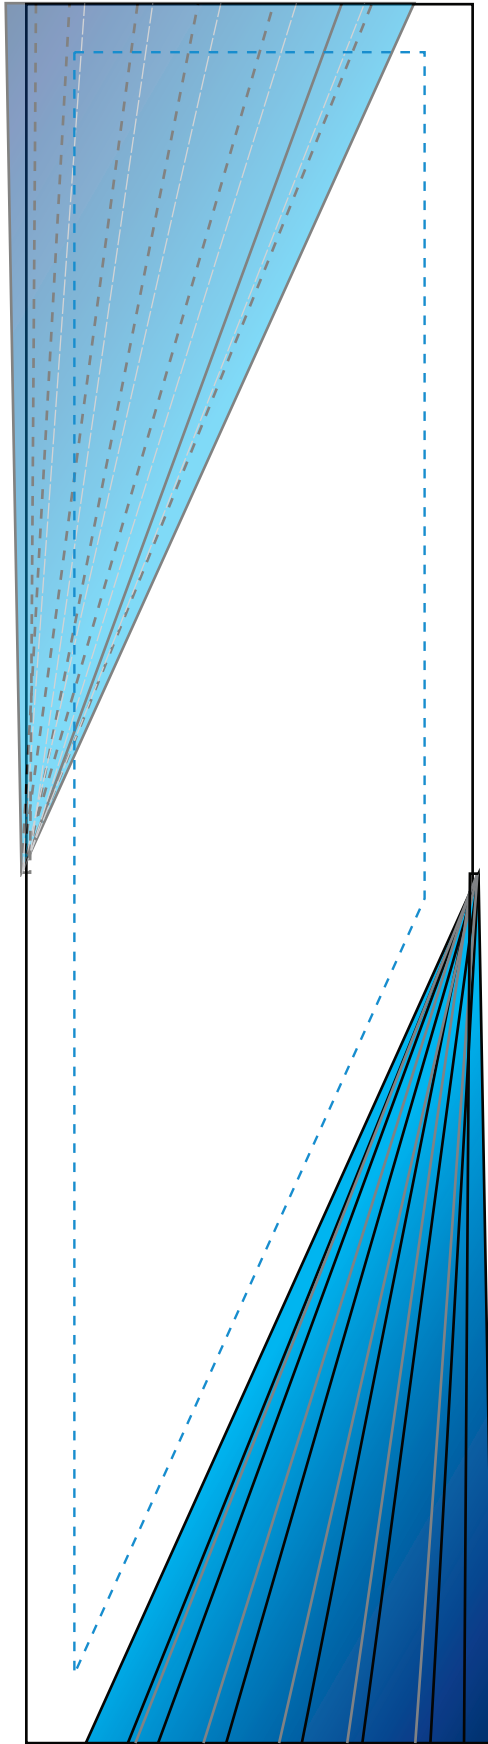

Standard Etch: Front

8339 CATALYST BLUE AWARD - 9 INCHES

Blue line represents the max image area.