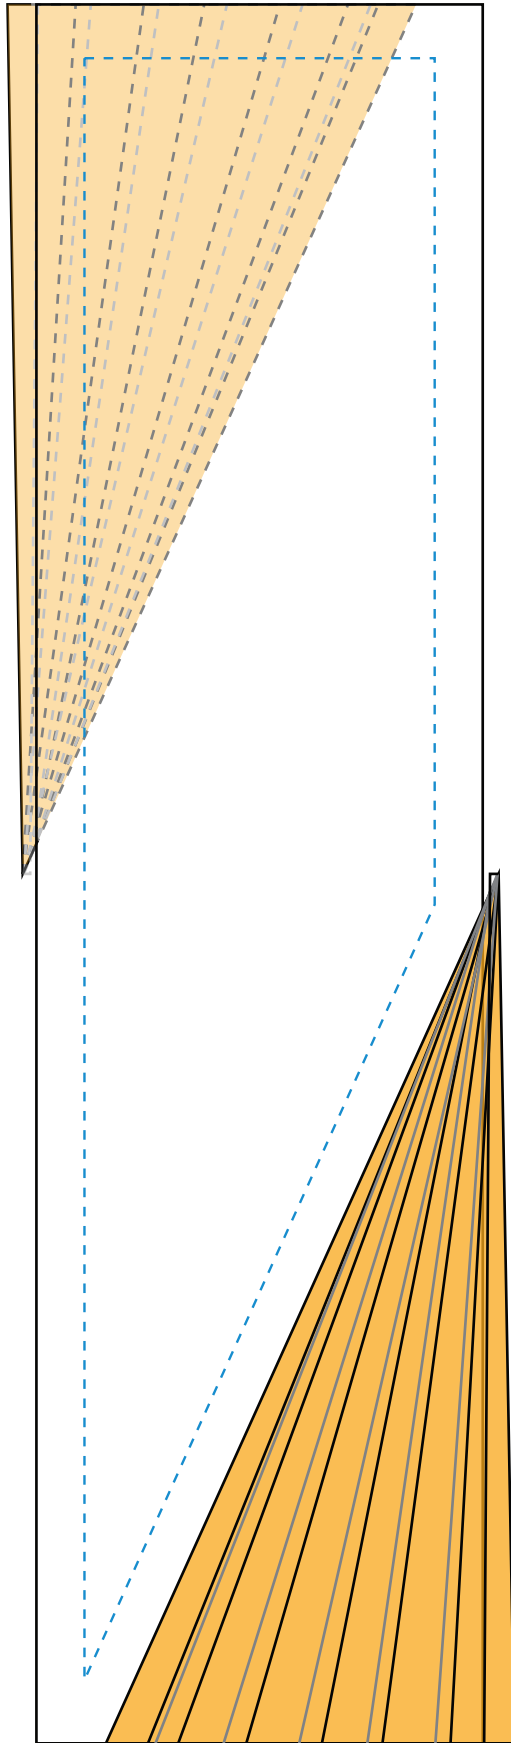

Standard Etch: Front

8339 CATALYST AMBER AWARD - 9 INCHES

Blue line represents the max image area.