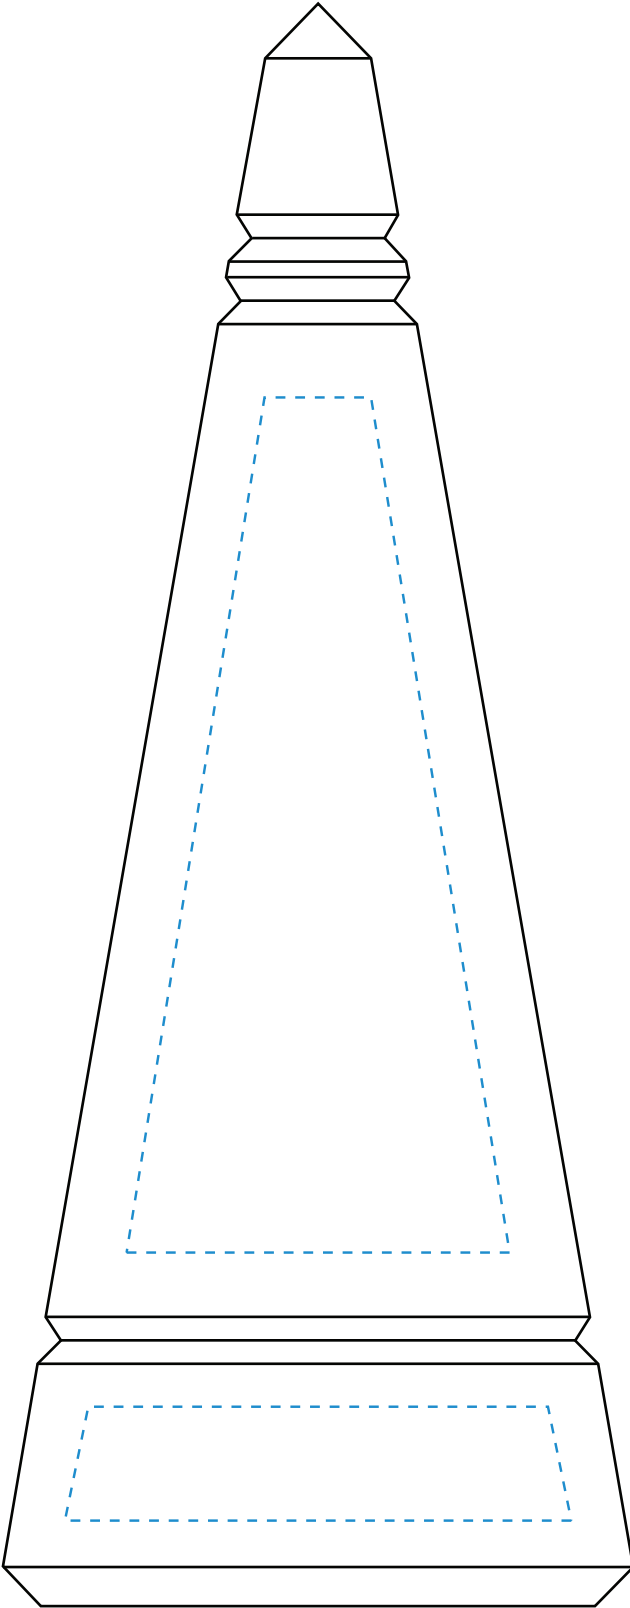

Standard Etch: Front

5941 CASTLE PEAK 8"

Blue line represents the max image area.