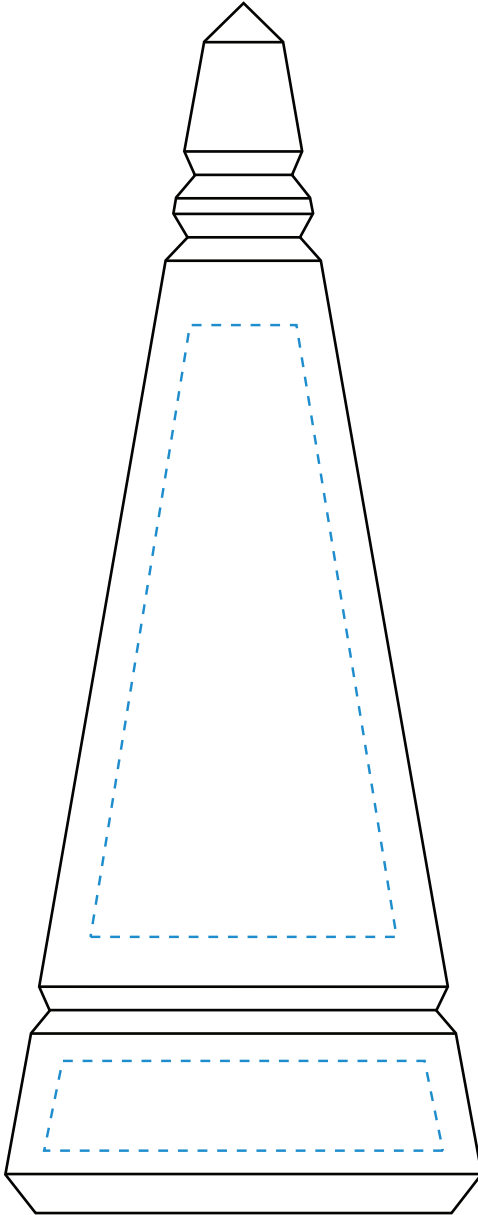

Standard Etch: Front

5940 CASTLE PEAK 6"

Blue line represents the max image area.