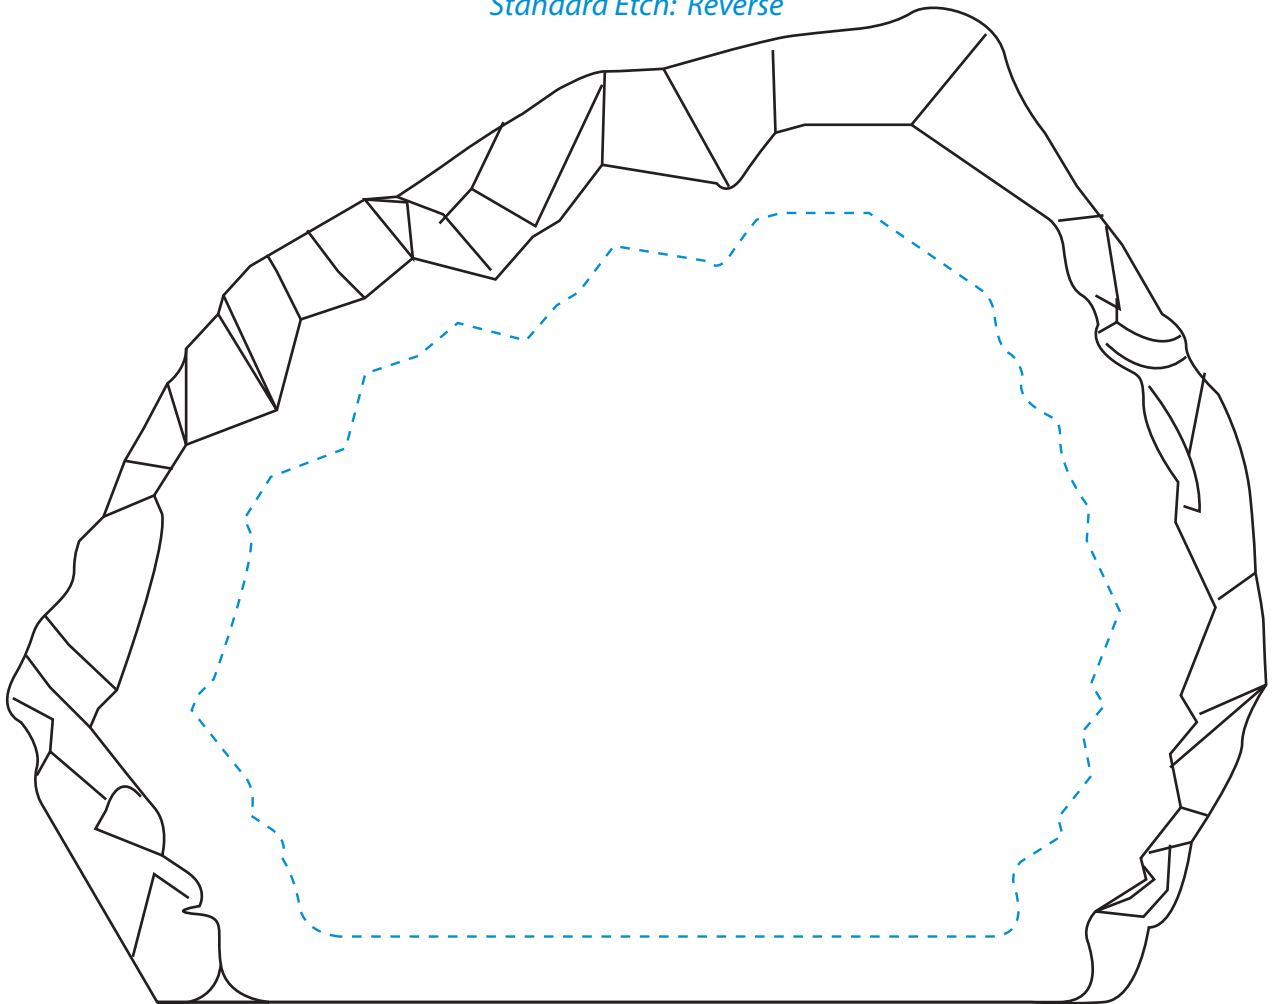

Standard Etch: Reverse

3507 CARVED ICEBERG

Blue line represents the max image area.