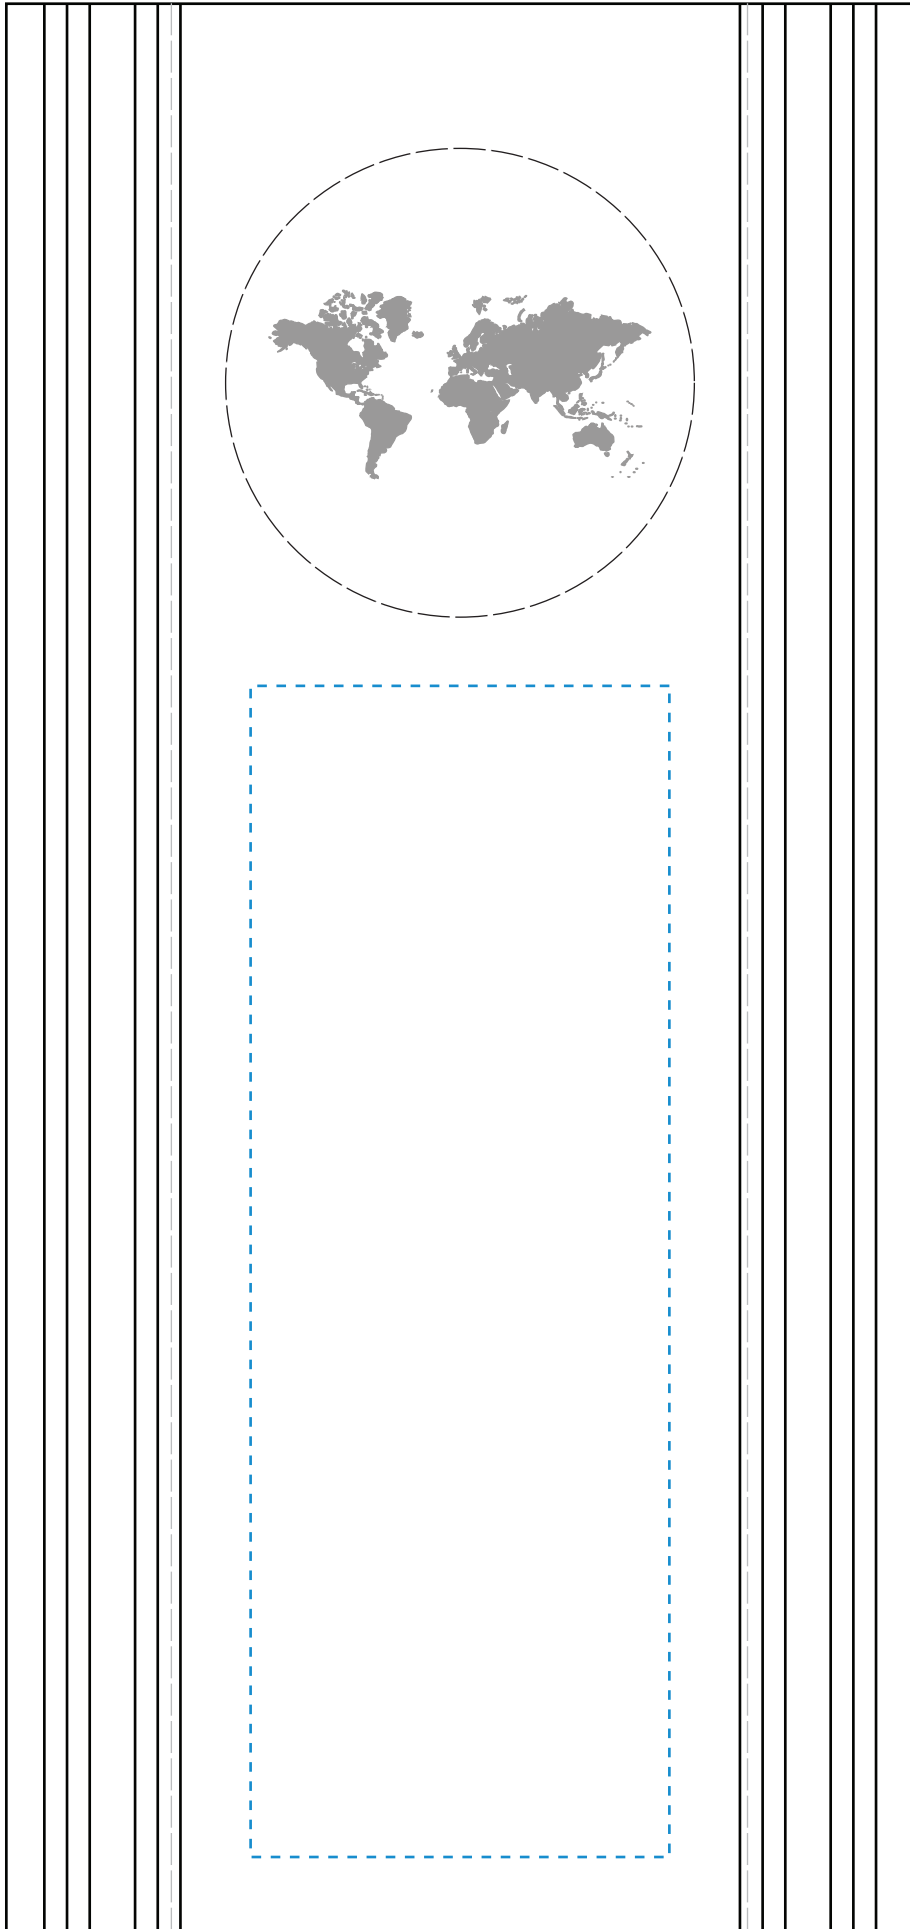

Standard Etch: Reverse

5990 CAPRICORN GLOBAL AWARD - 10"

Blue line represents the max image area.