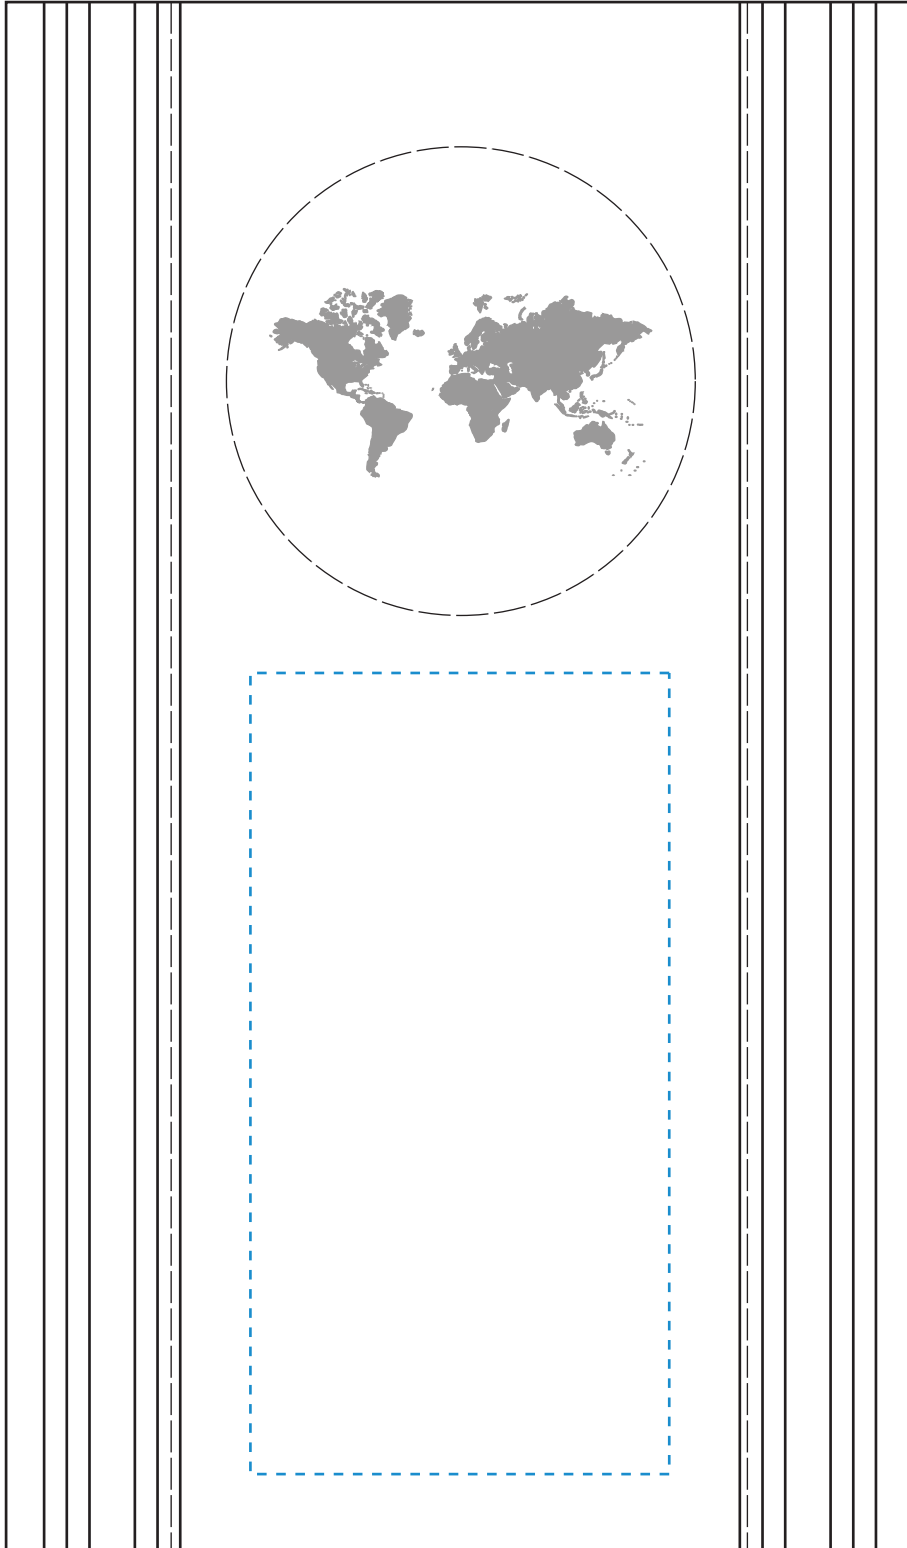

Standard Etch: Reverse

5989 CAPRICORN GLOBAL AWARD - 8"

Blue line represents the max image area.