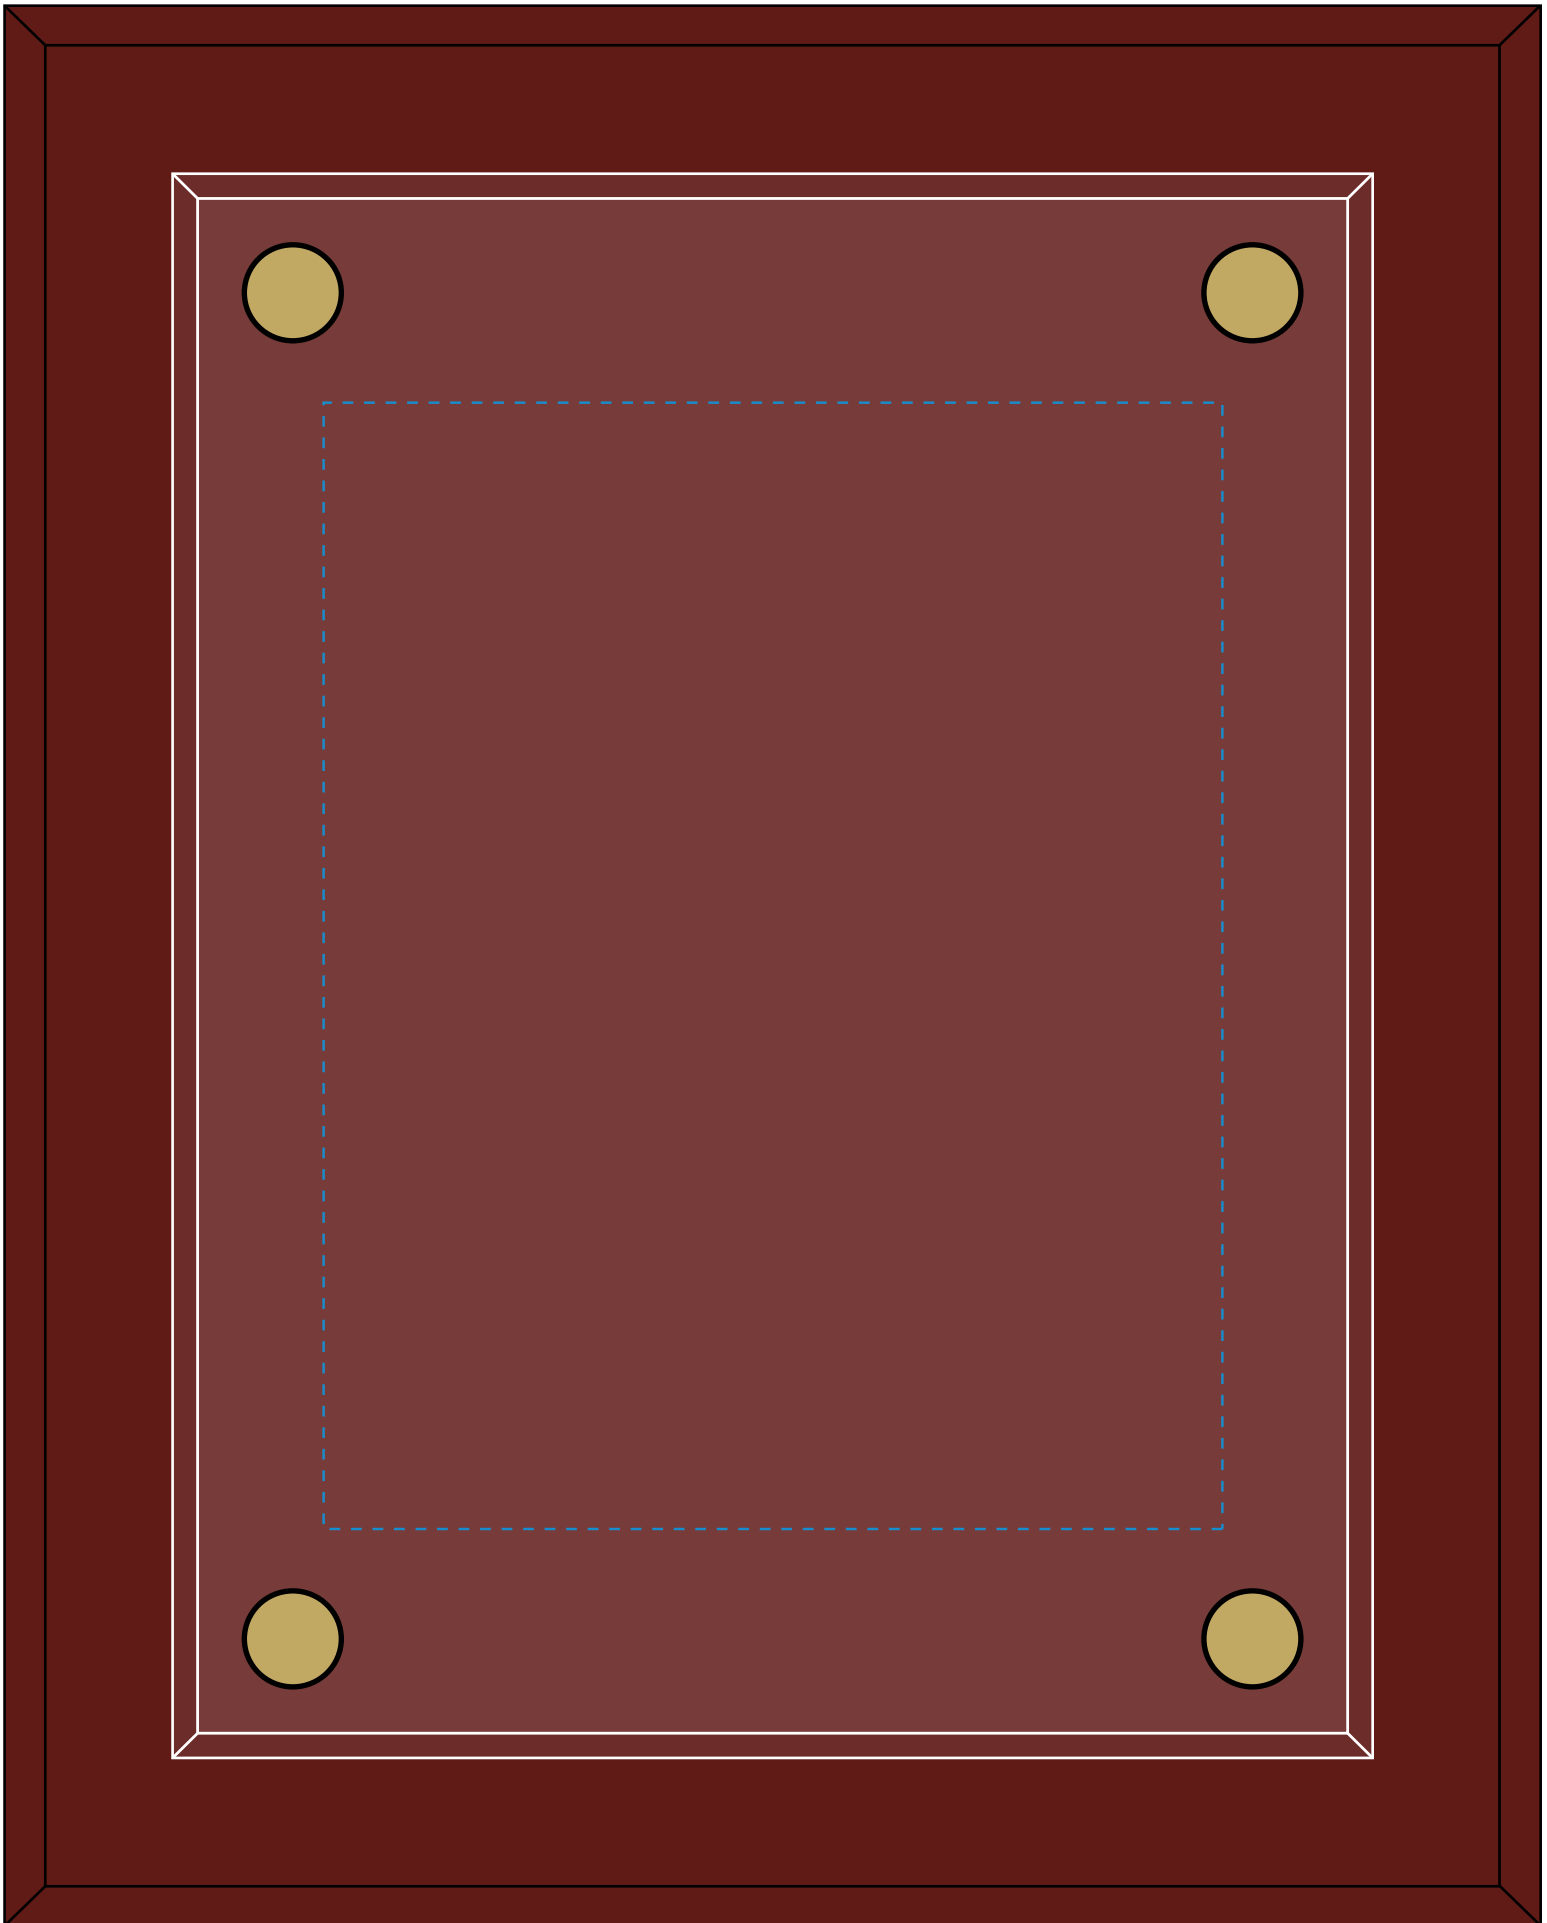

Standard Etch: Reverse

6076 CANTERBURY ROSEWOOD PLAQUE 8" X 10"

Blue line represents the max image area.