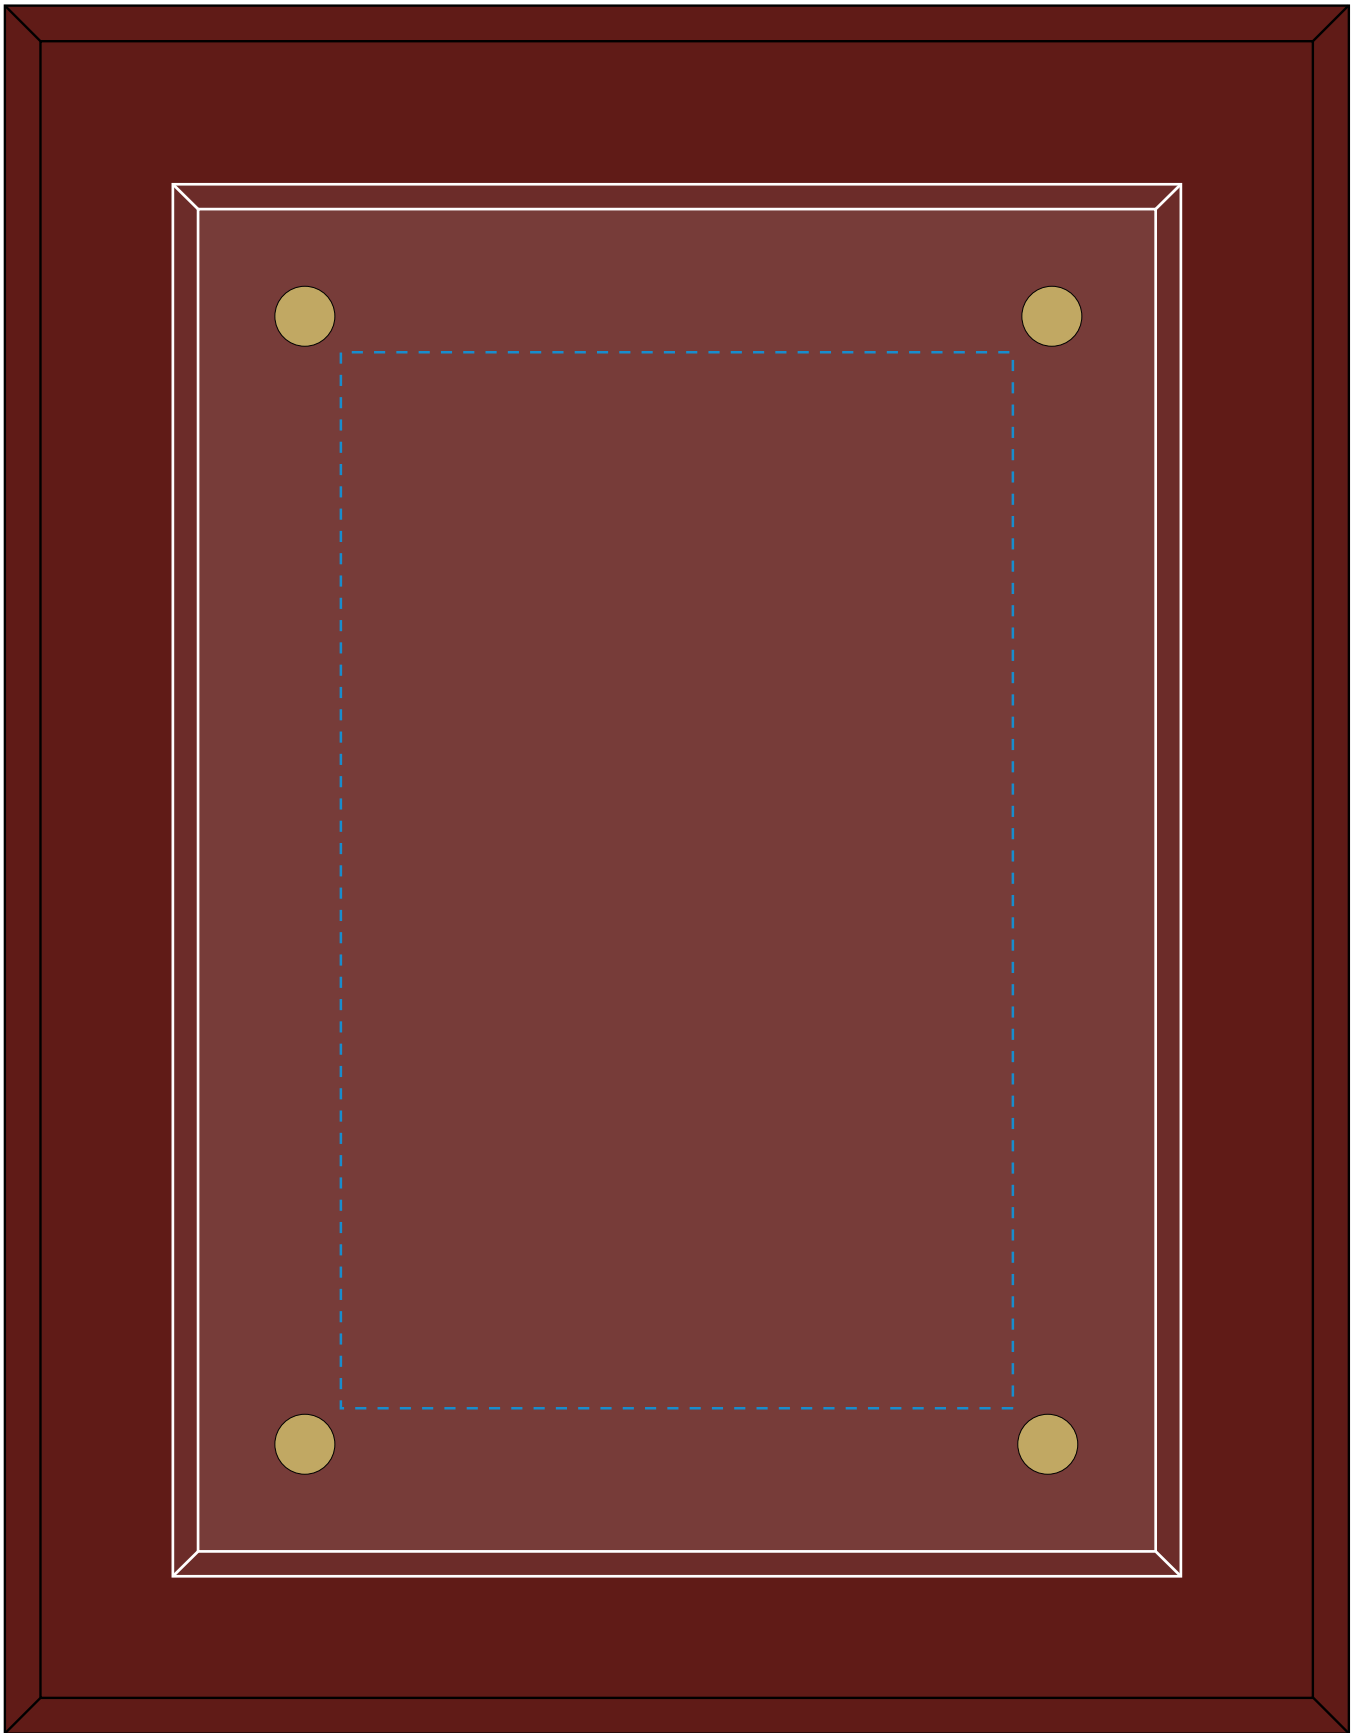

Standard Etch: Reverse

6075 CANTERBURY ROSEWOOD PLAQUE 7" X 9"

Blue line represents the max image area.