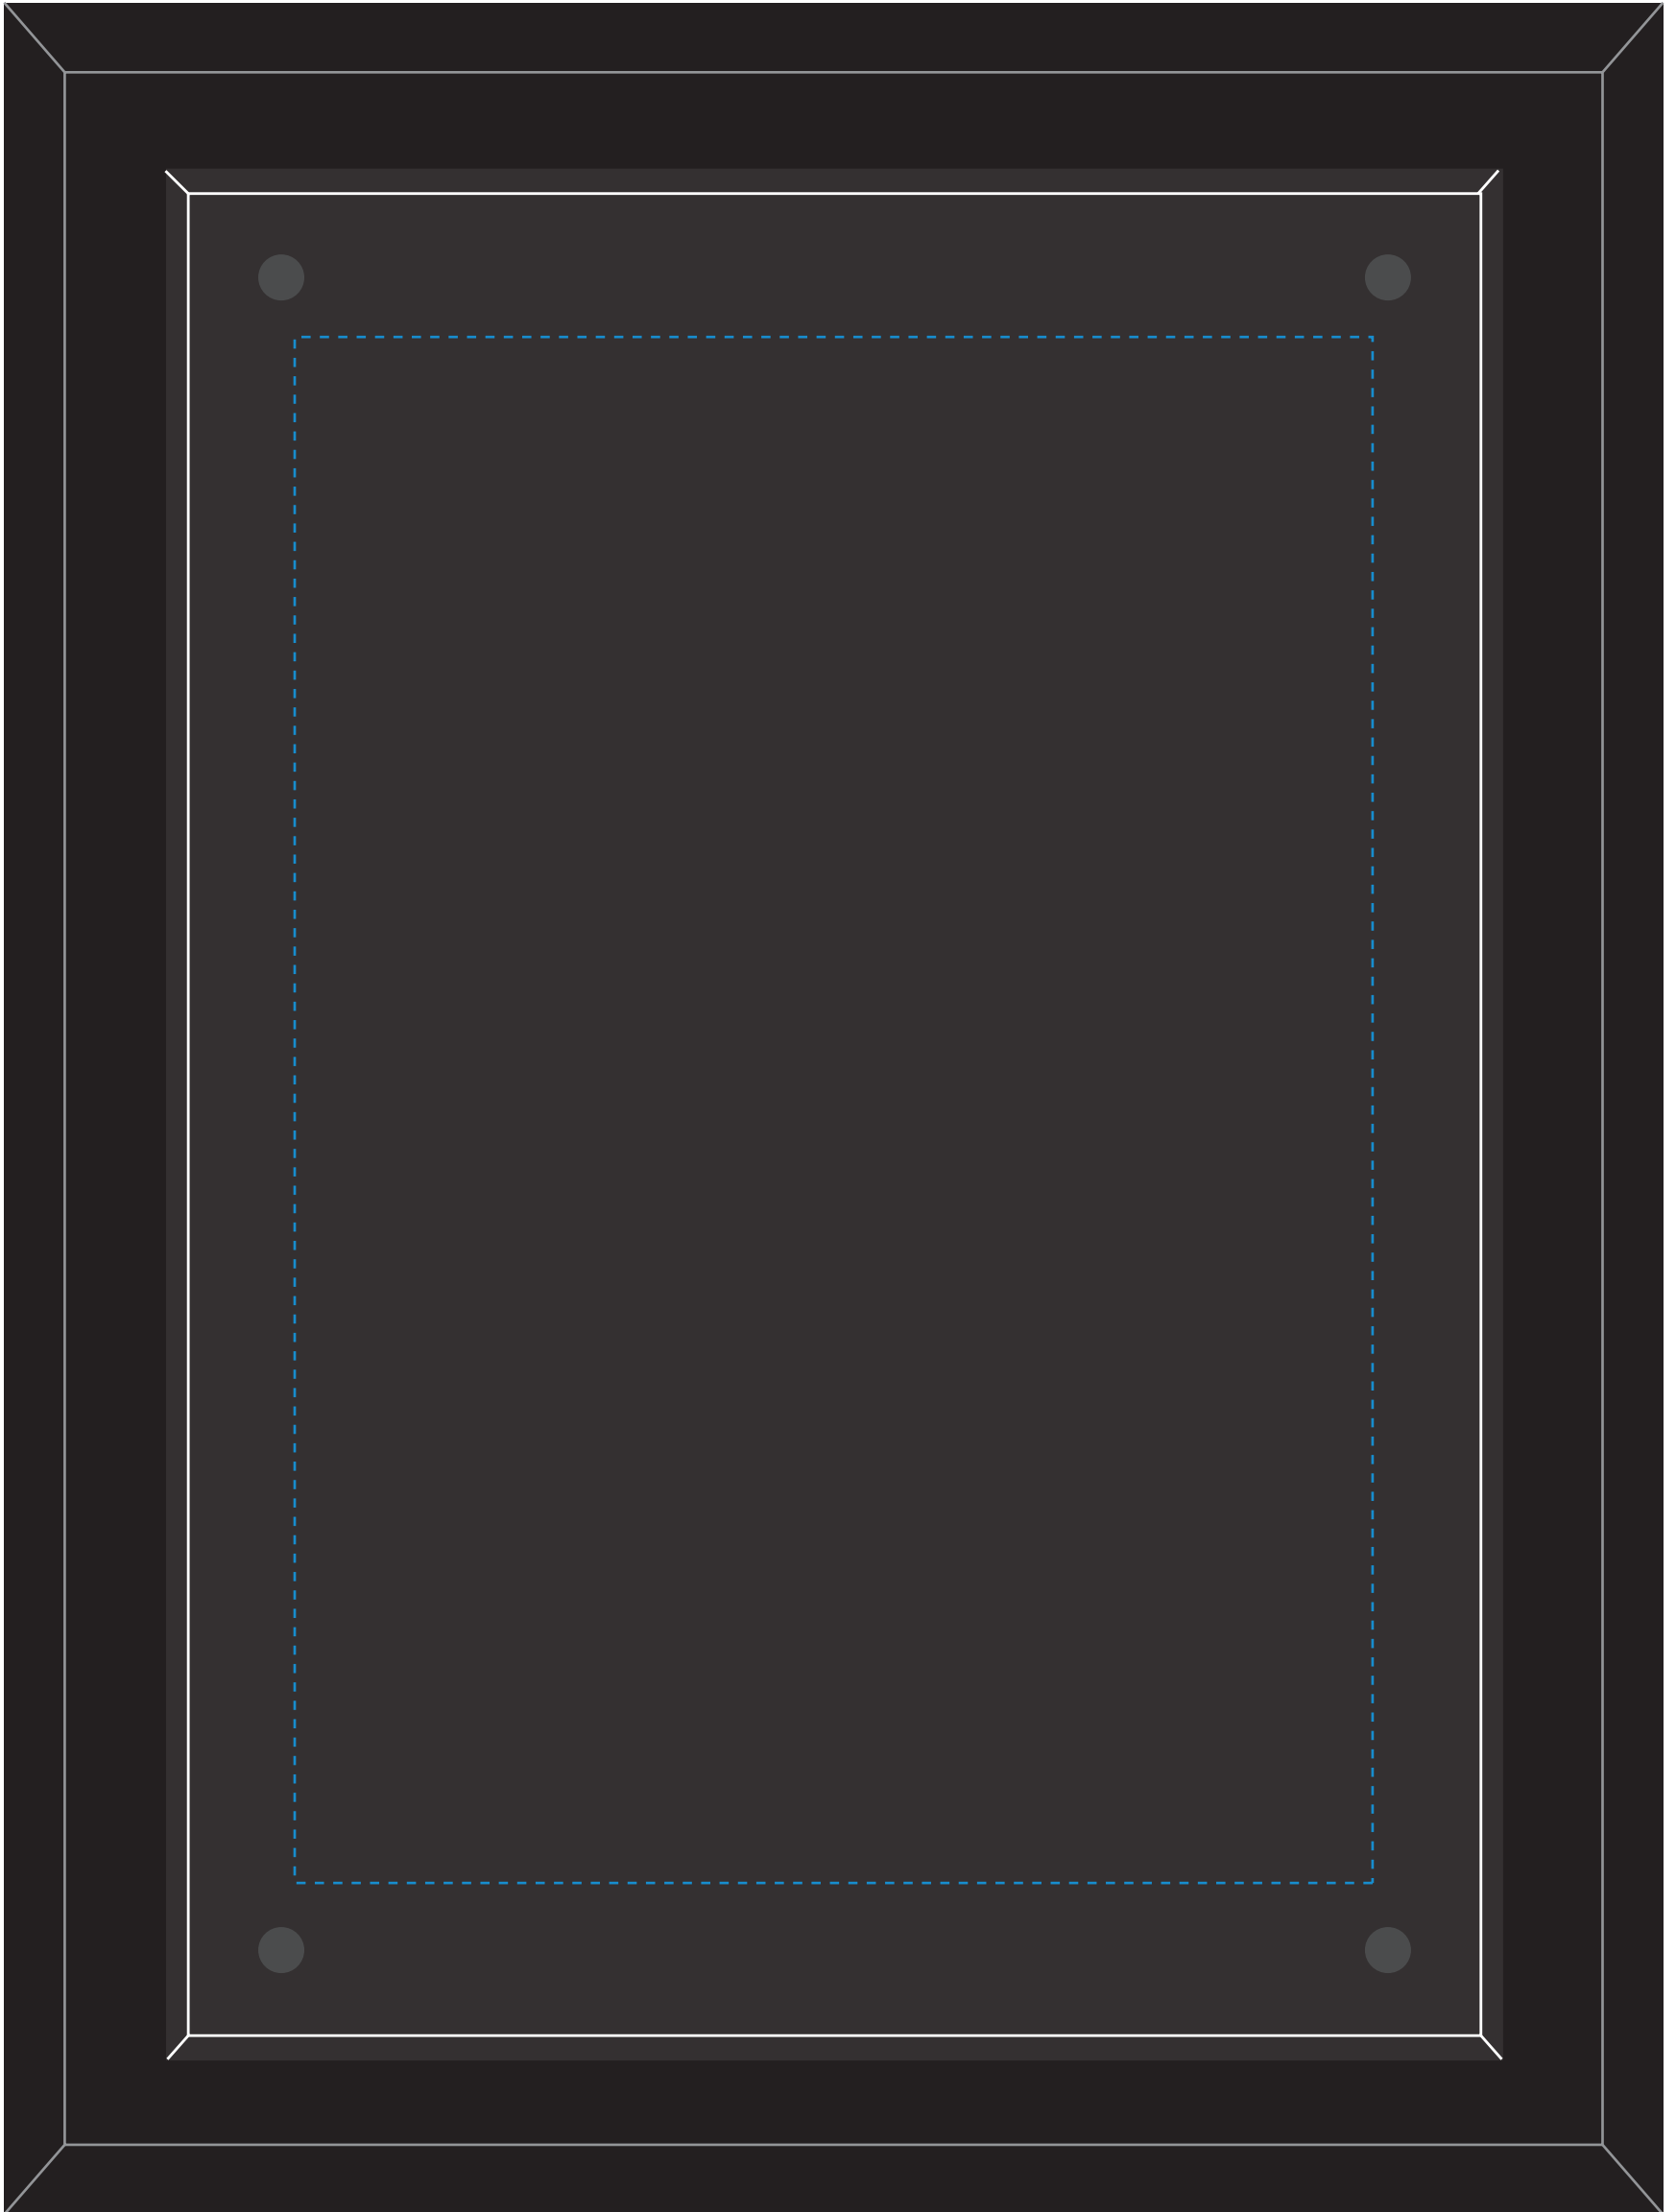

Standard Etch: Reverse

6577 CANTERBURY BLACK PLAQUE - 9" X 12"

Blue line represents the max image area.