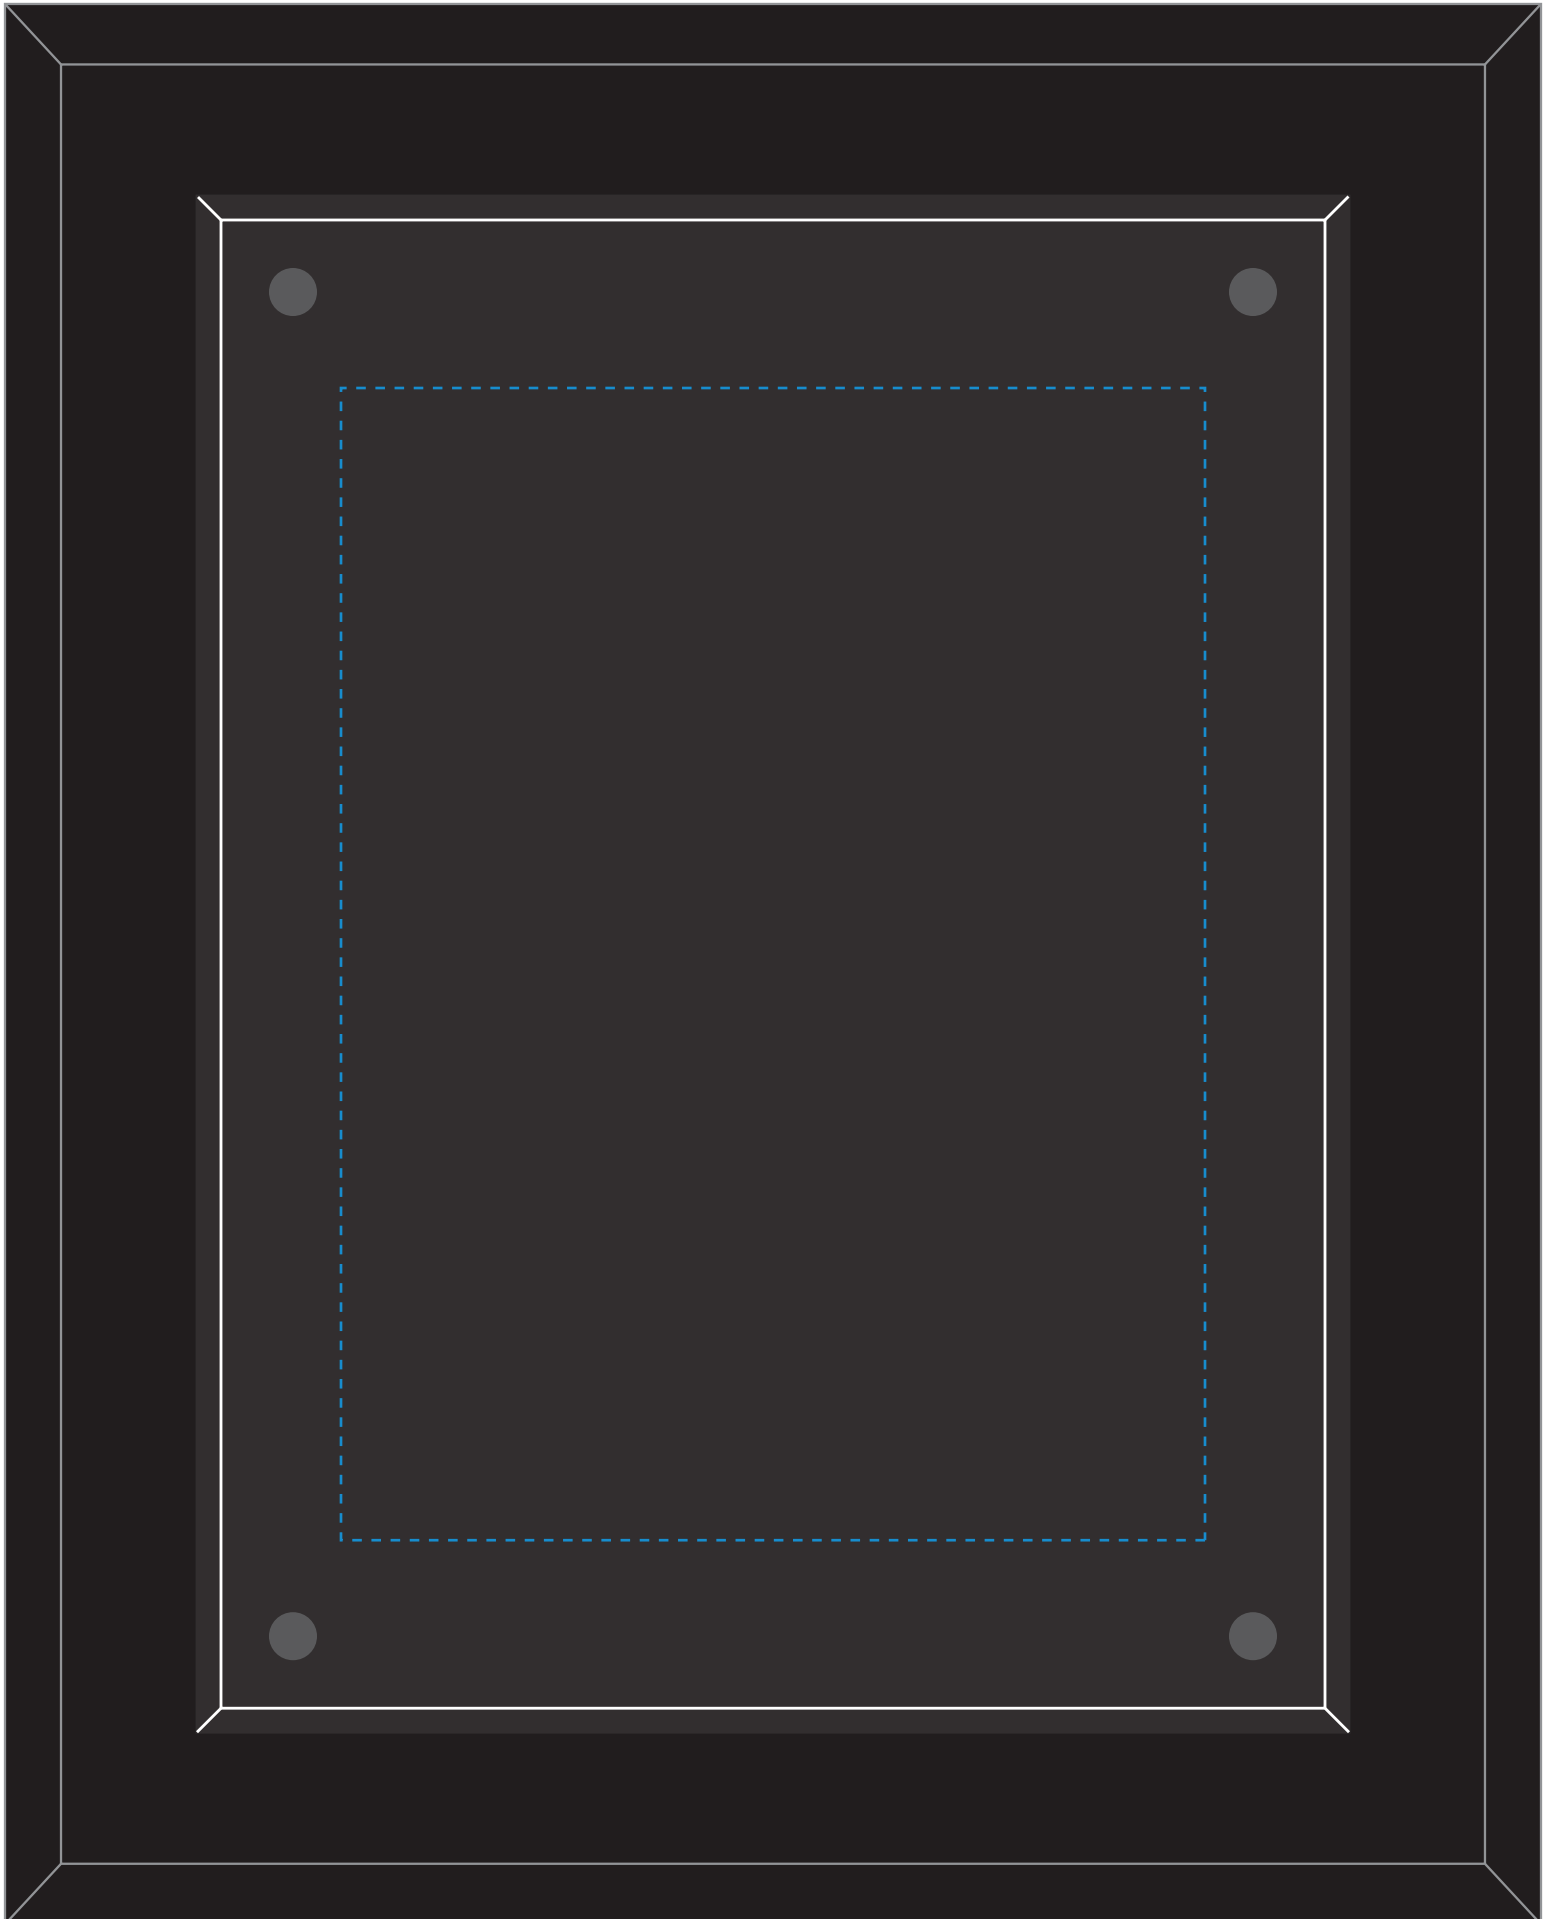

Standard Etch: Reverse

6576 CANTERBURY BLACK PLAQUE - 8" X 10"

Blue line represents the max image area.