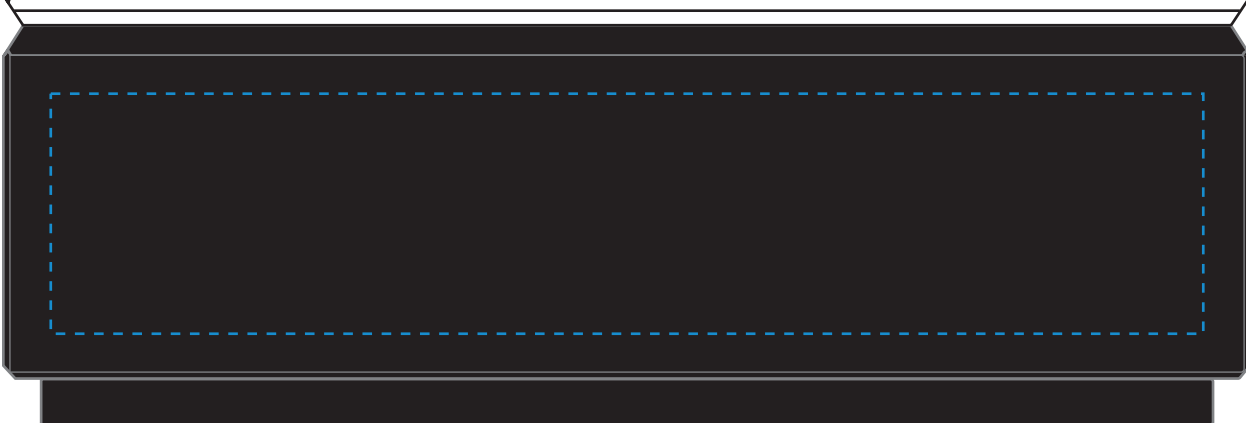

# TOP VIEW

Standard Etch: Reverse

# SIDE VIEW

7820 BUTLER SABLE CUBE - 6.25"

Standard Etch: Front  
Blue line represents the max image area.