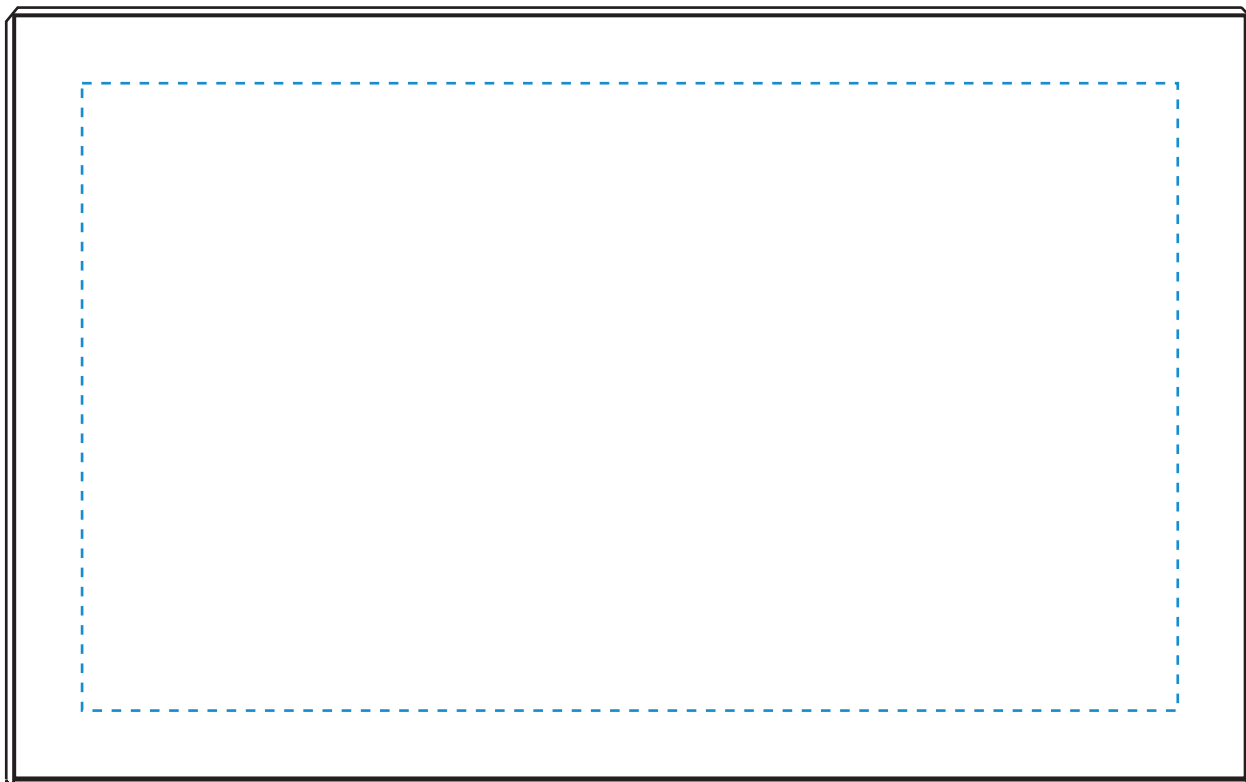

# TOP VIEW

Standard Etch: Reverse

# SIDE VIEW

7824 BUTLER INDIGO CUBE - 6.25"

Standard Etch: Front  
Blue line represents the max image area.