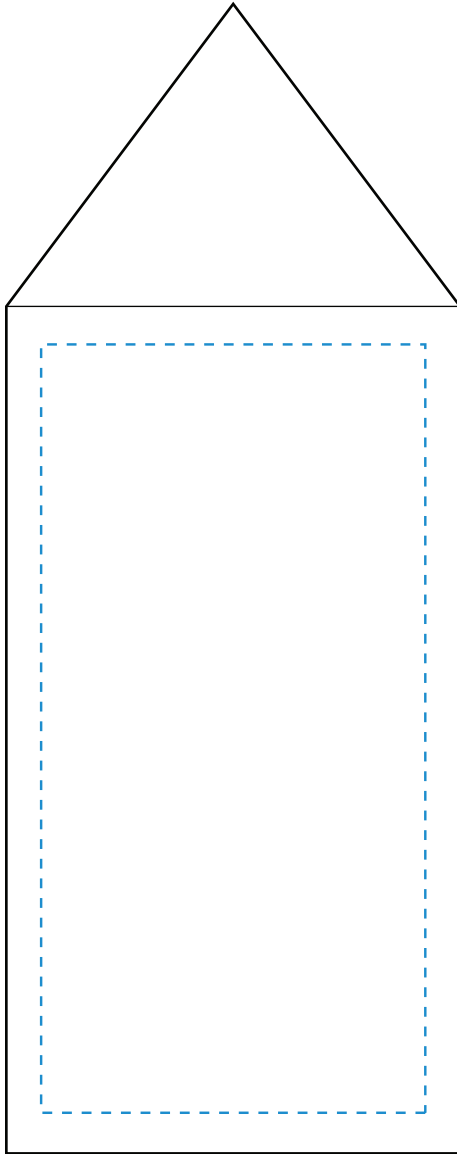

Standard Etch: Reverse

6030 BUCKINGHAM AWARD 6"

Blue line represents the max image area.