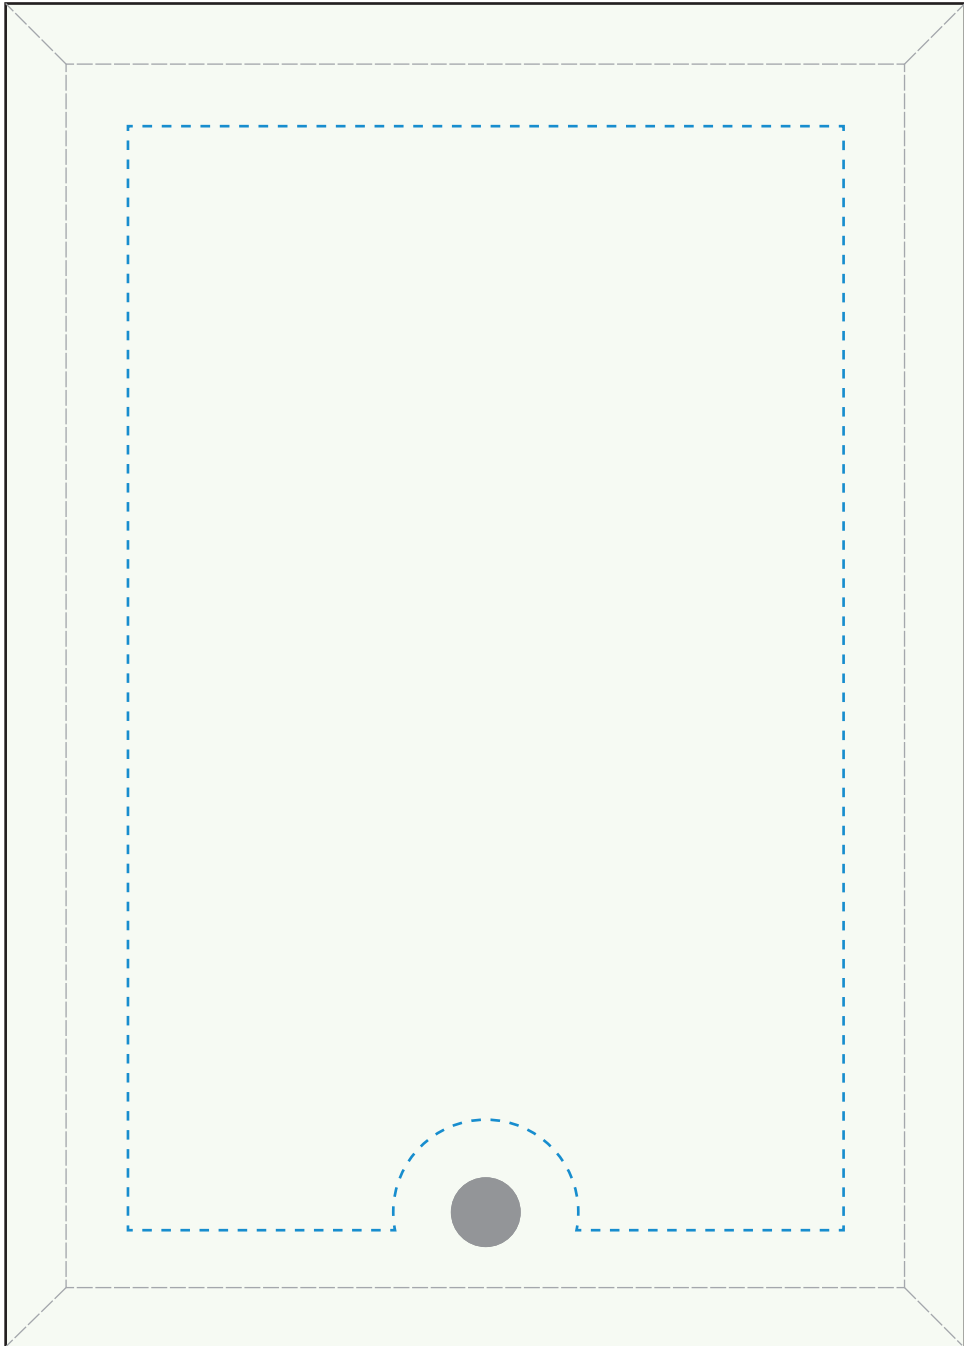

Standard Etch: Reverse

4450 BRISTOL RECTANGLE VERTICAL - 7"

Blue line represents the max image area.