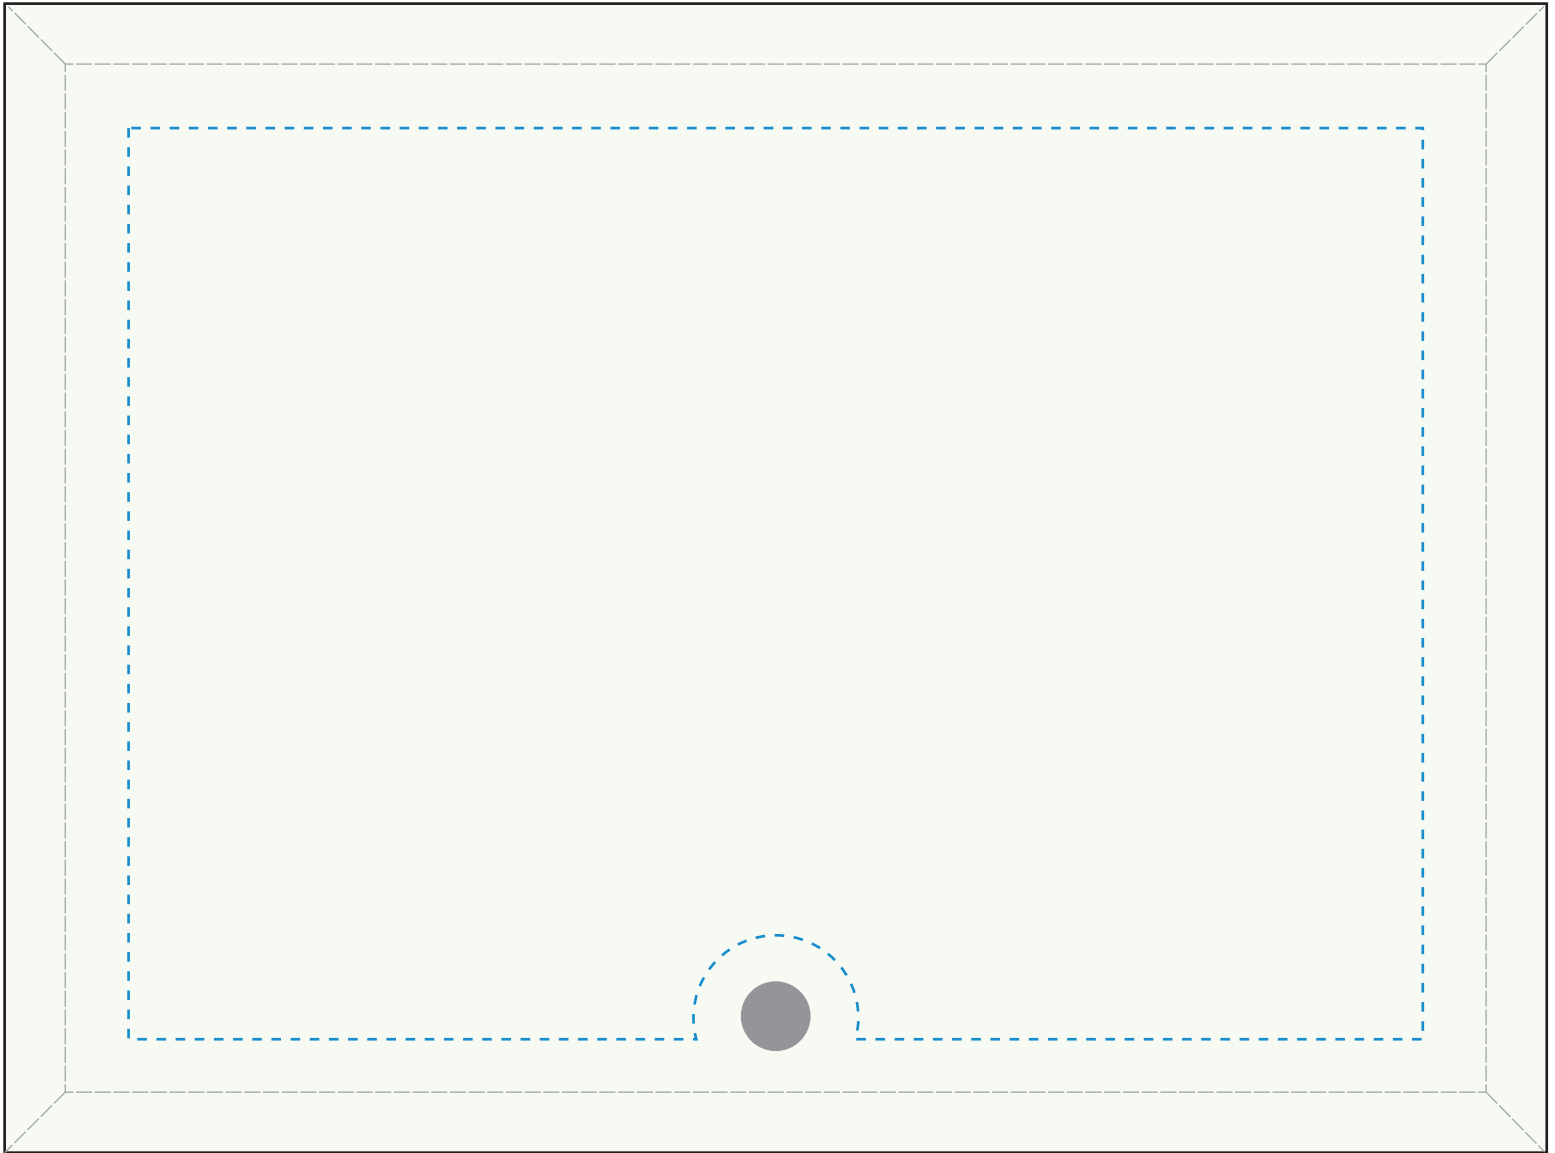

Standard Etch: Reverse

4444 BRISTOL RECTANGLE HORIZONTAL - 6"

Blue line represents the max image area.