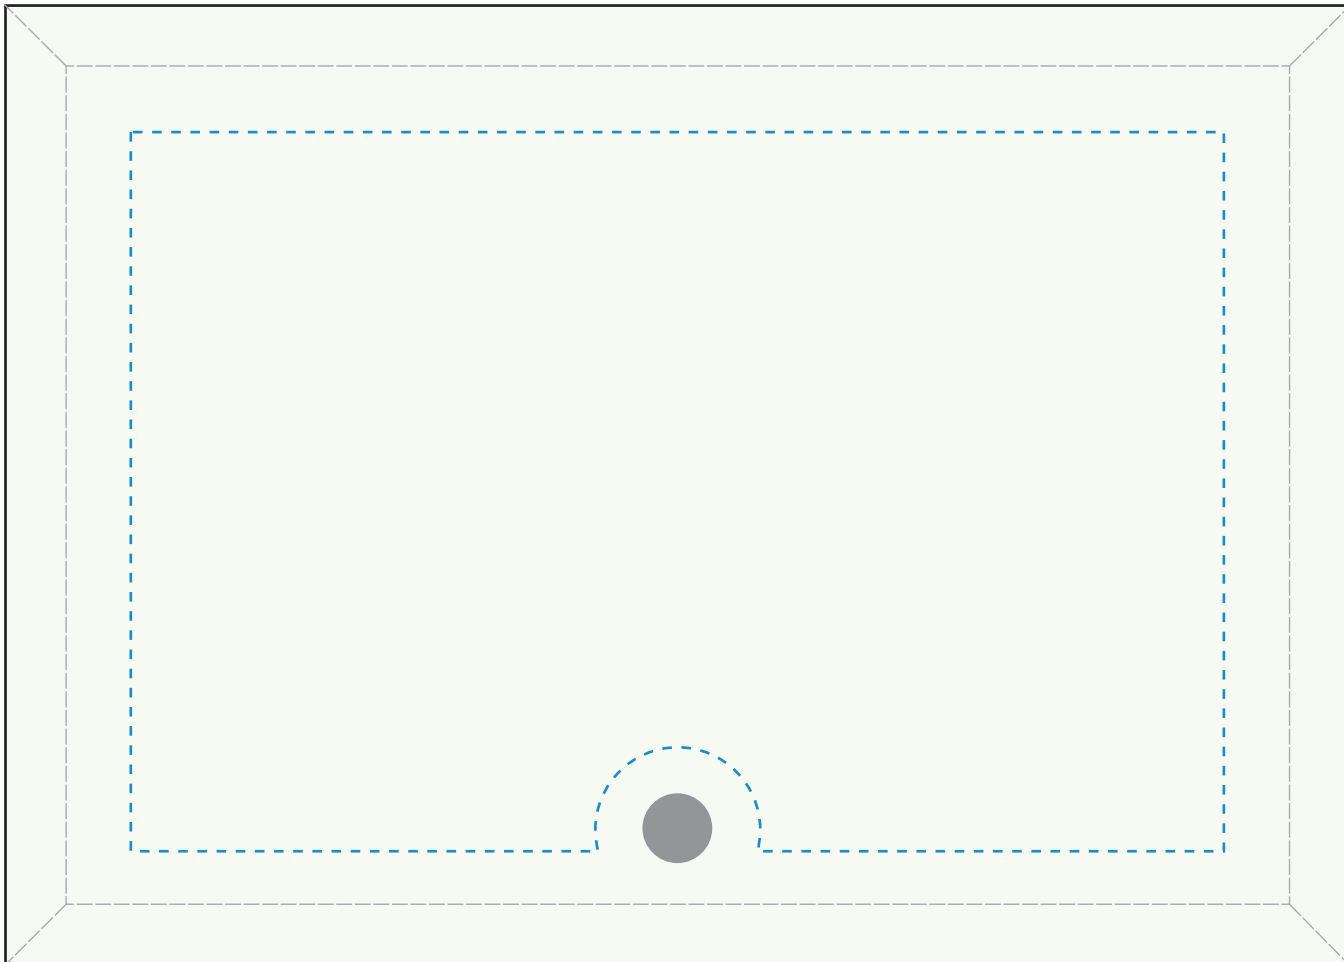

Standard Etch: Reverse

4443 BRISTOL RECTANGLE HORIZONTAL - 5"

Blue line represents the max image area.