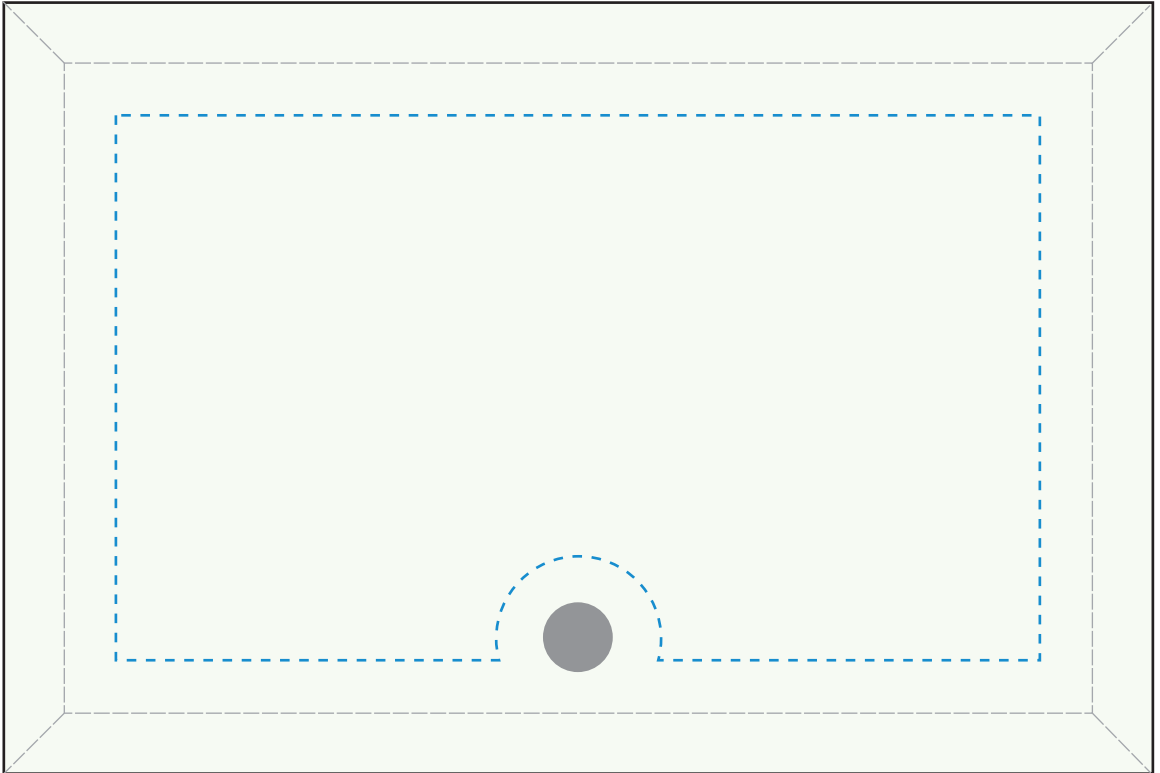

Standard Etch: Reverse

4442 BRISTOL RECTANGLE HORIZONTAL - 4"

Blue line represents the max image area.