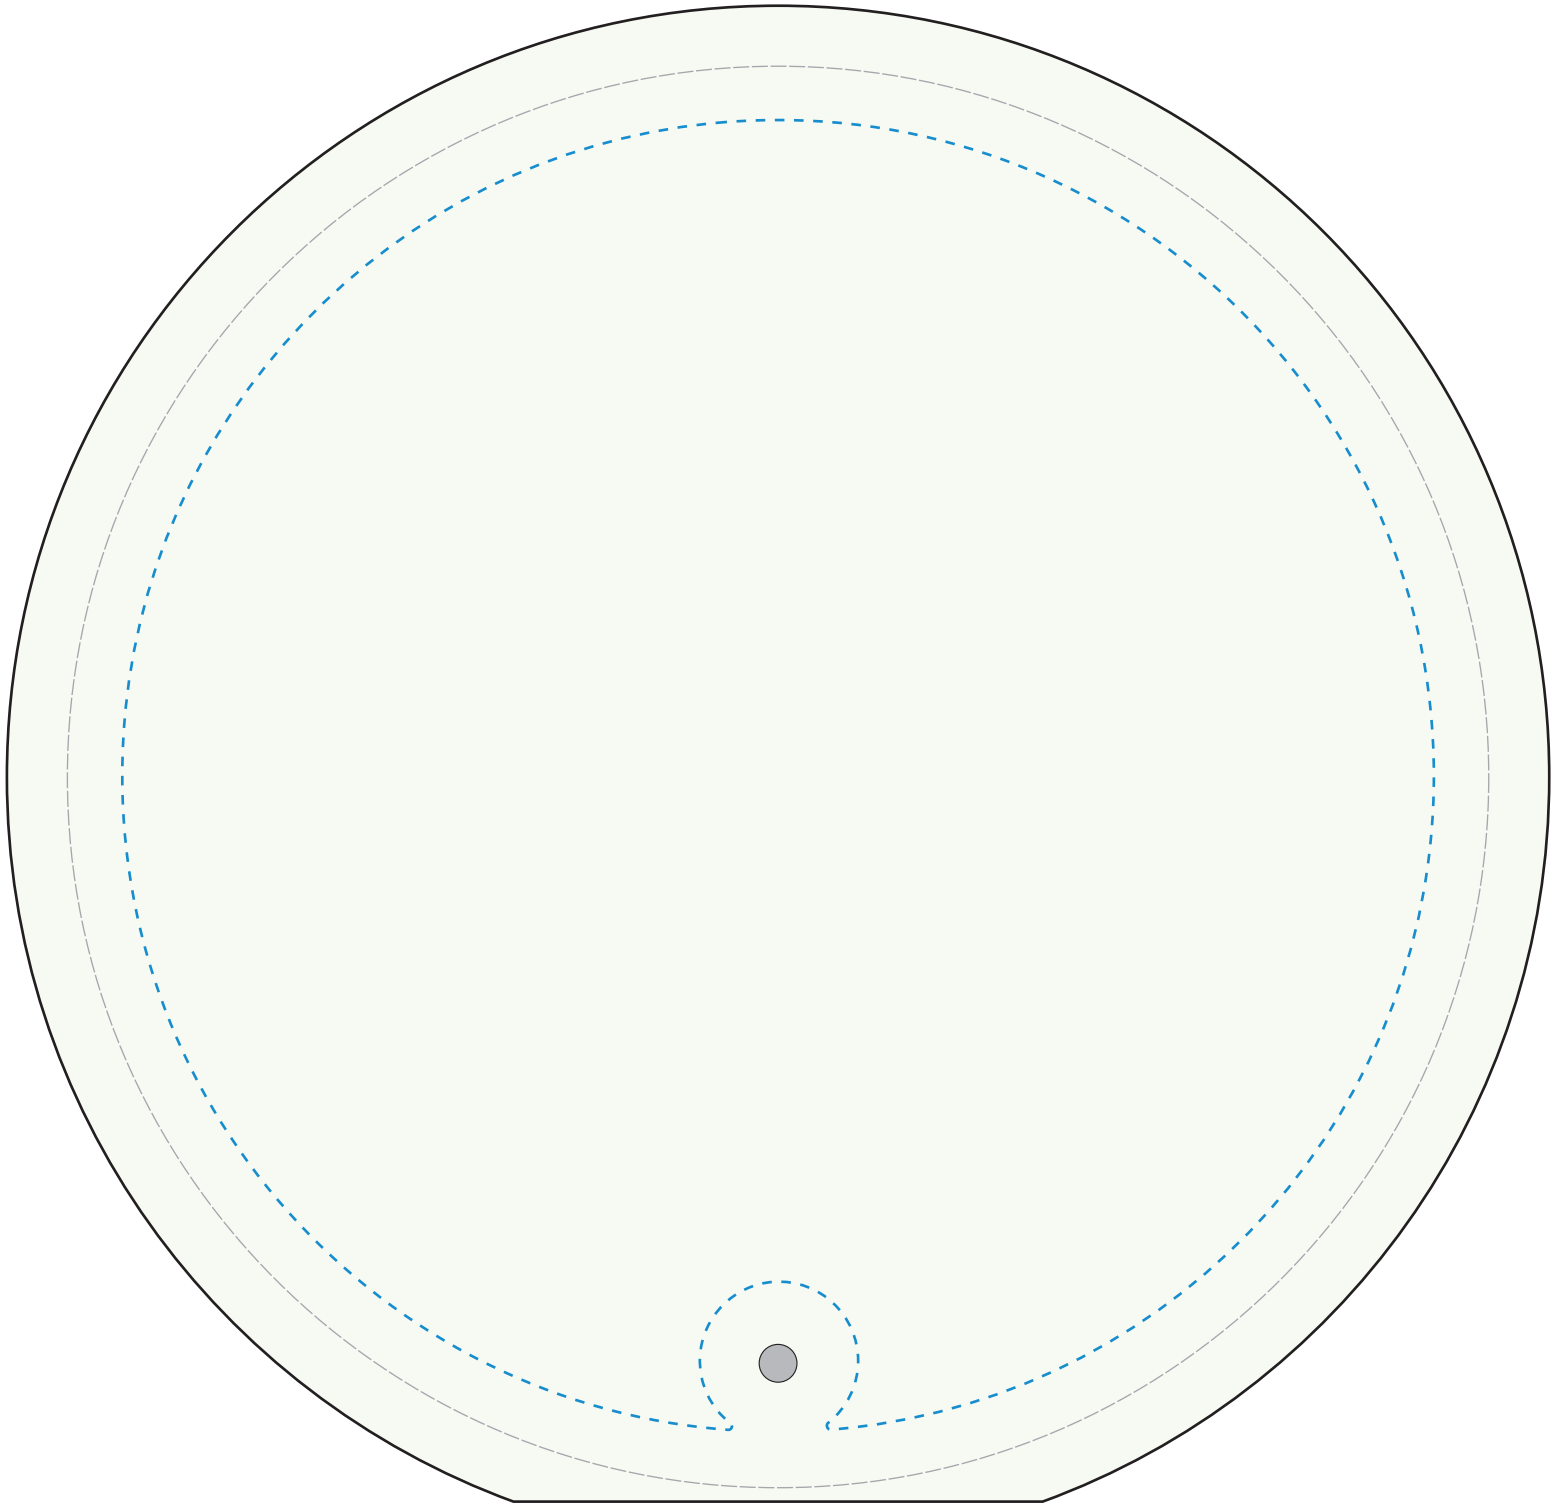

Standard Etch: Reverse

4460 BRISTOL CIRCLE - 7.75"

Blue line represents the max image area.