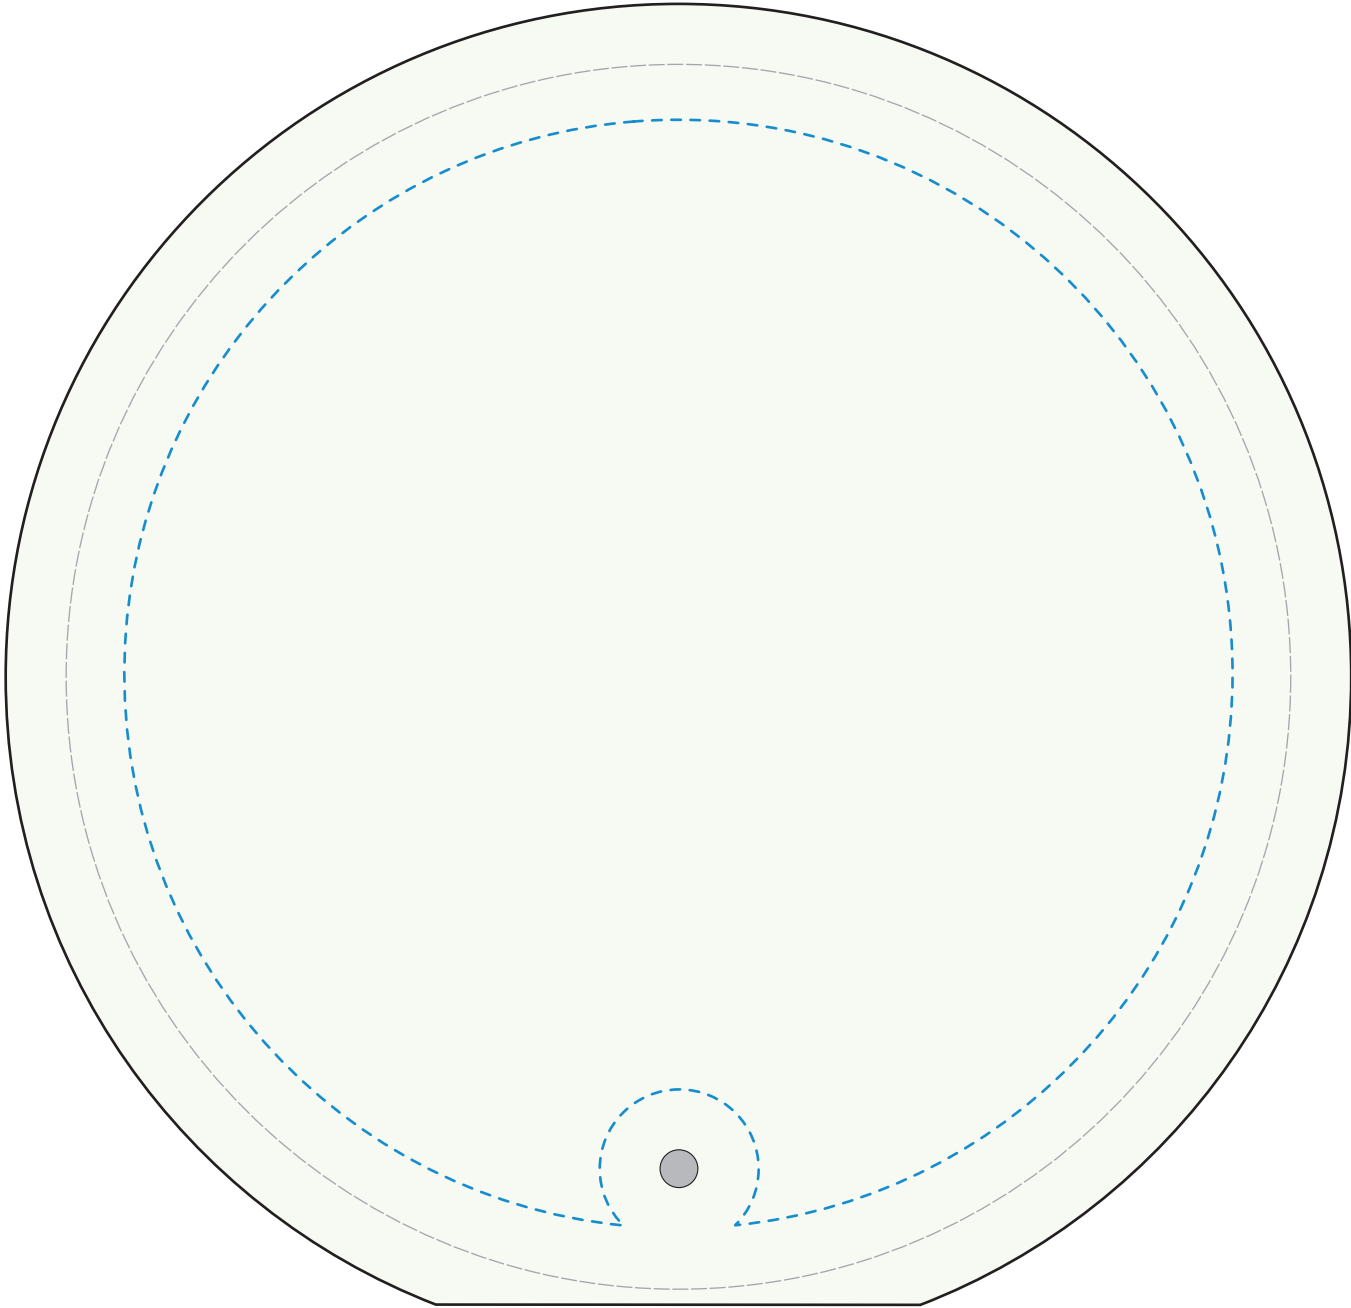

Standard Etch: Reverse

4459 BRISTOL CIRCLE - 6.75"

Blue line represents the max image area.