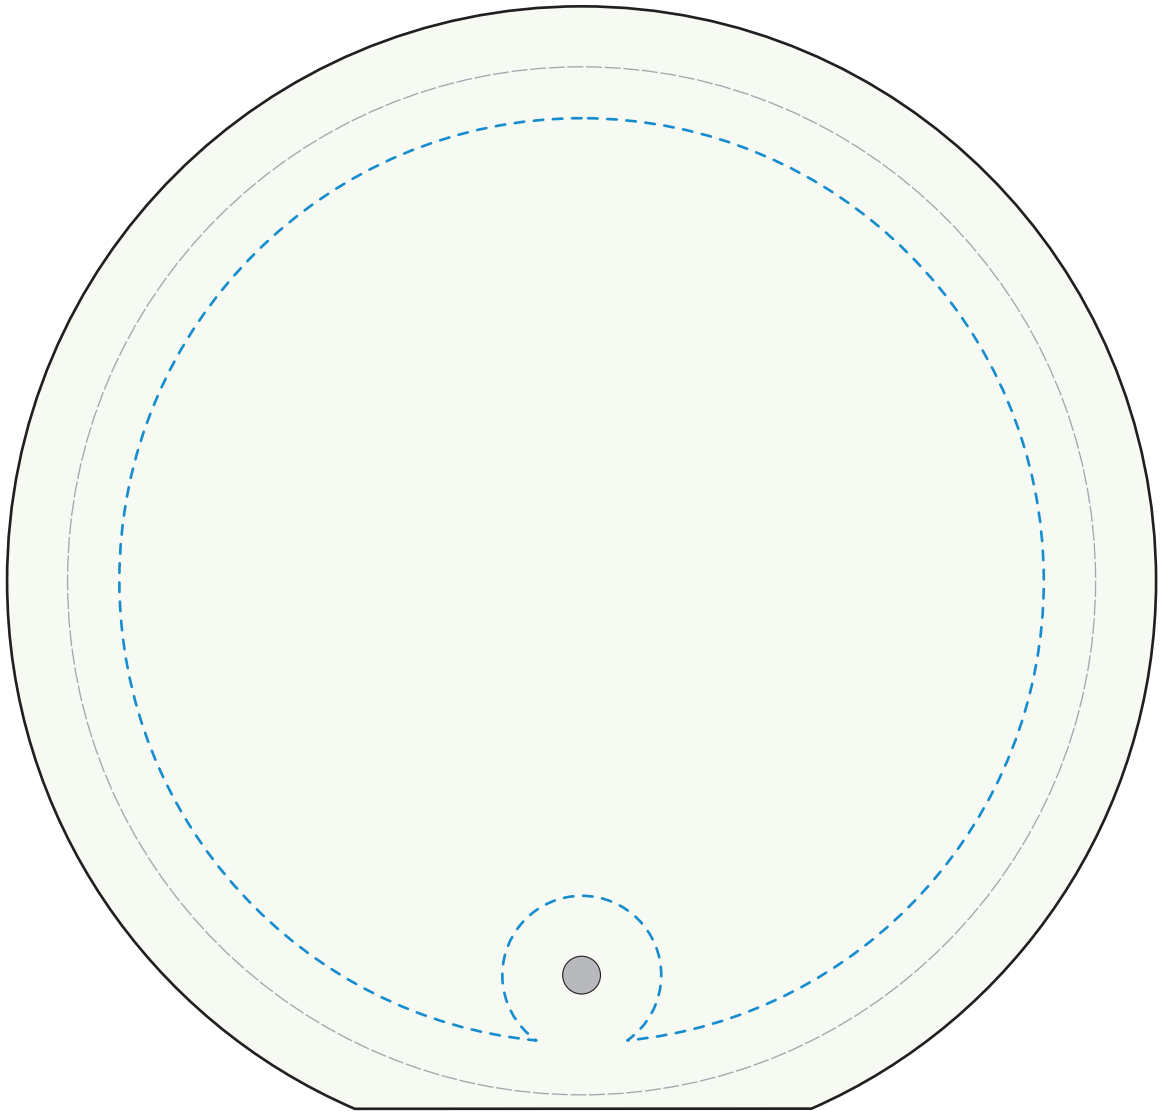

Standard Etch: Reverse

4458 BRISTOL CIRCLE - 5.75"

Blue line represents the max image area.