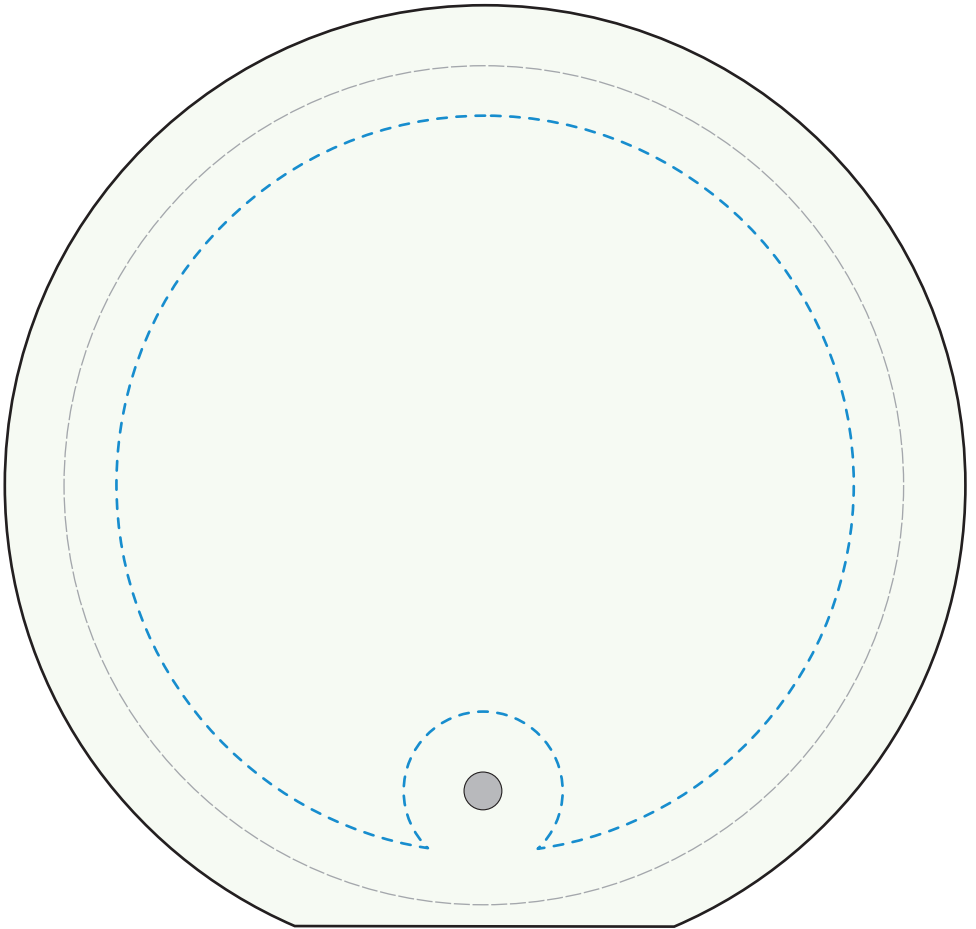

Standard Etch: Reverse

4457 BRISTOL CIRCLE - 4.75"

Blue line represents the max image area.