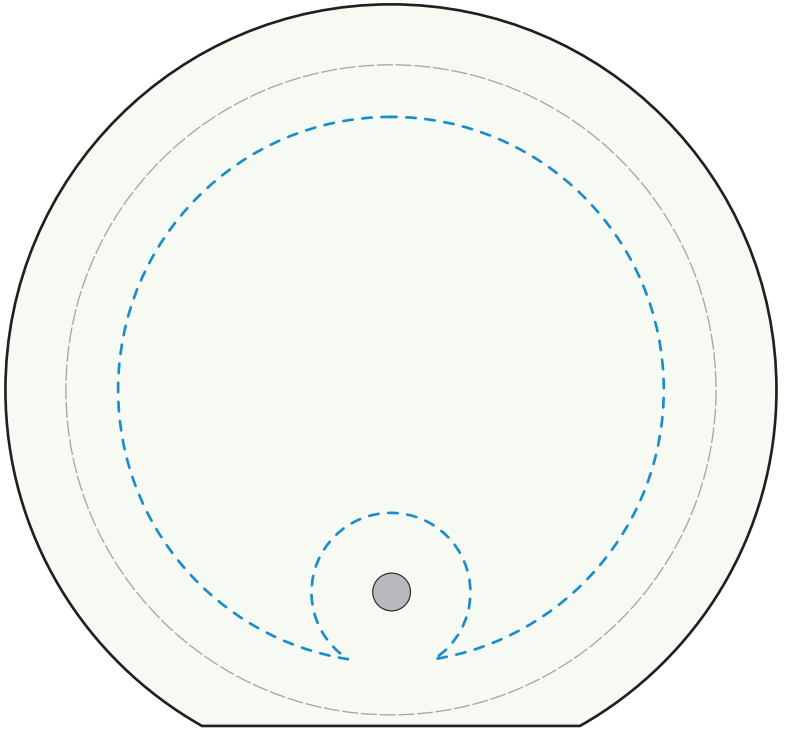

Standard Etch: Reverse

**4456 BRISTOL CIRCLE - 3.75"**

Blue line represents the max image area.