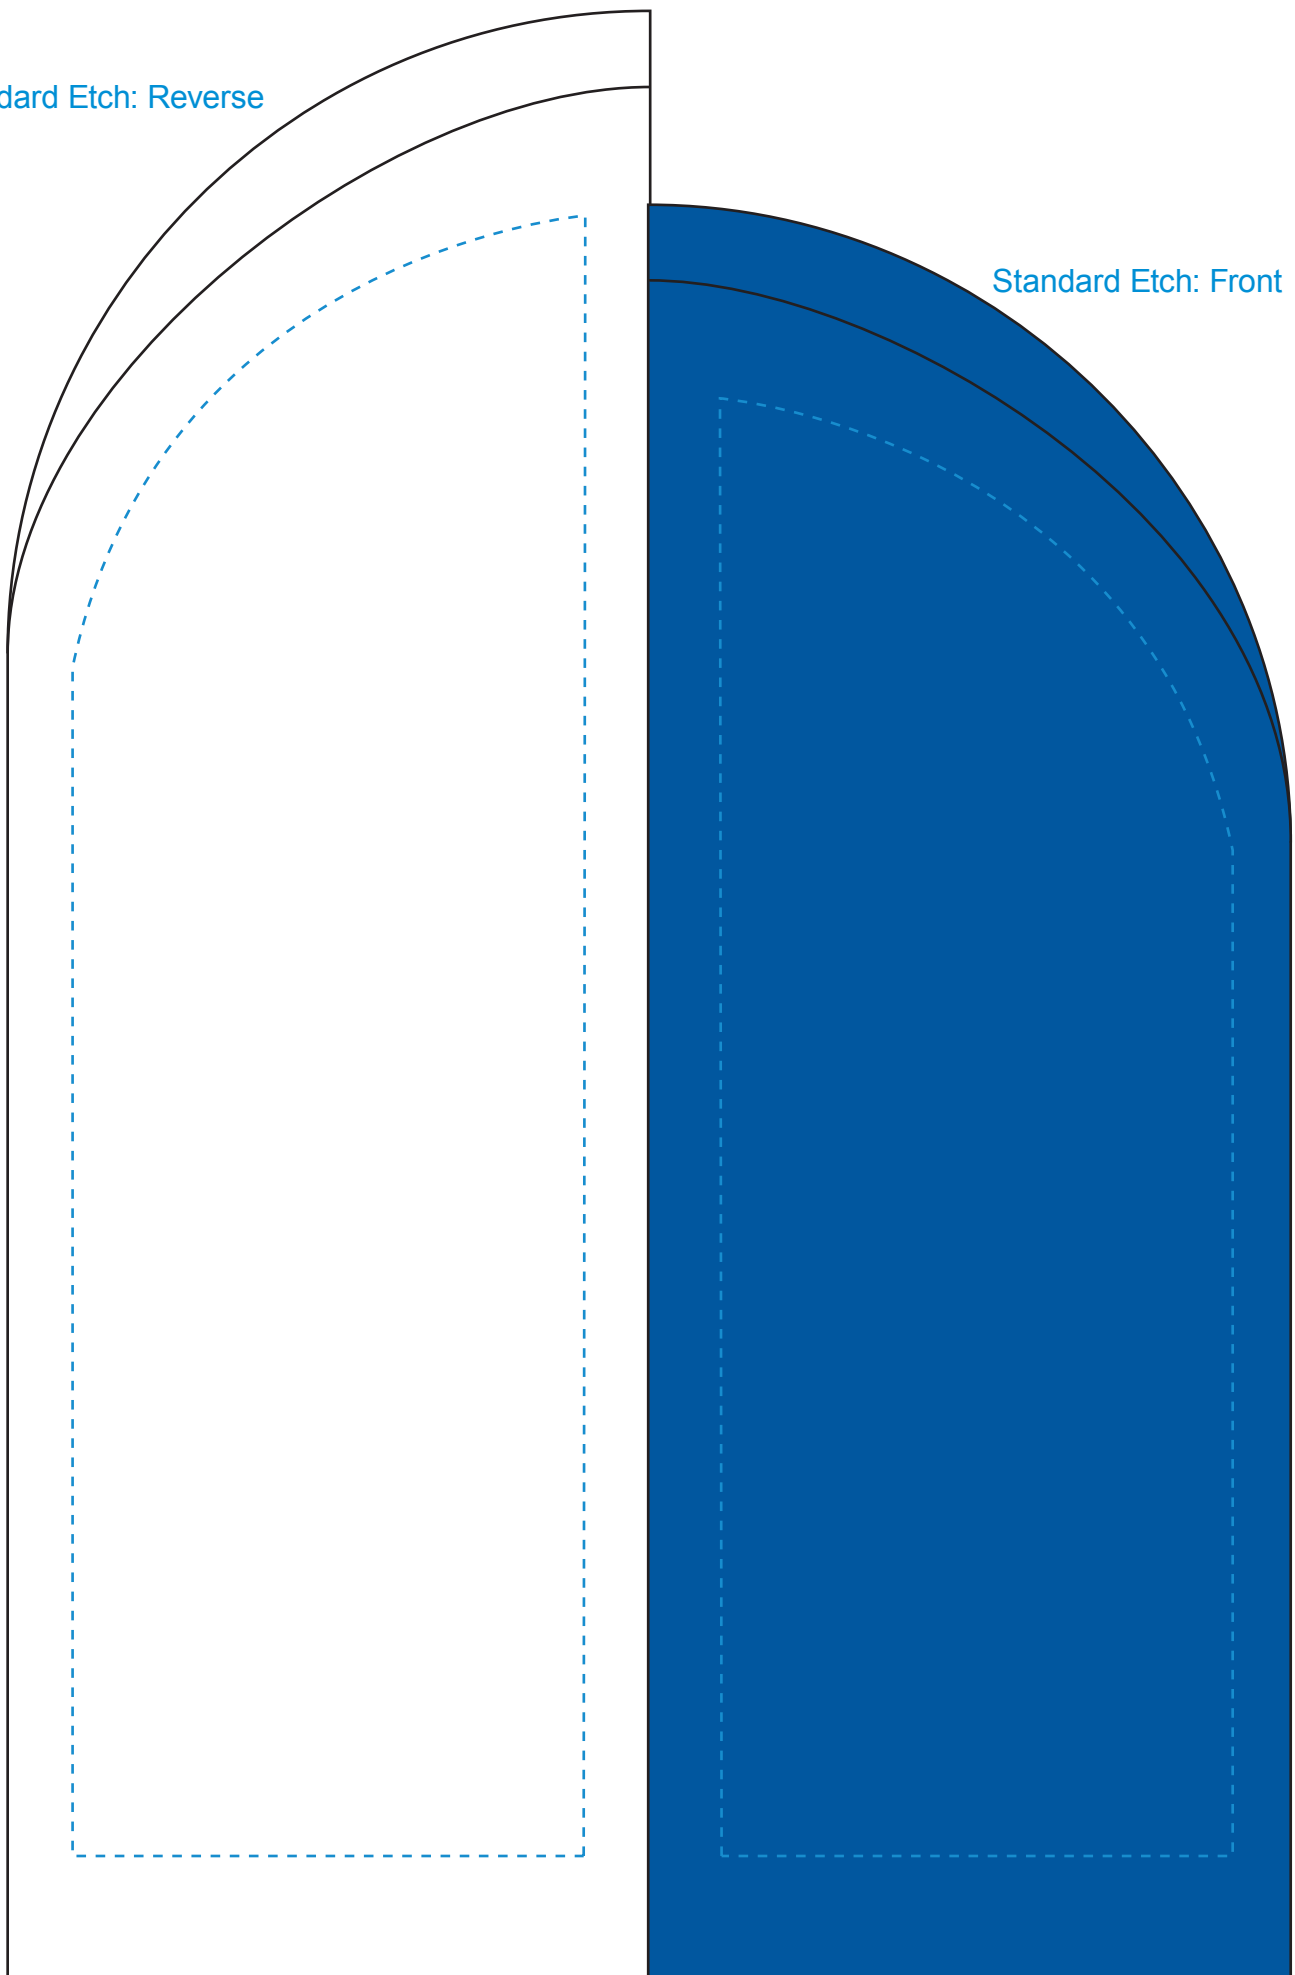

Standard Etch: Reverse

Standard Etch: Front

6421 BRIGADIER AWARD - 11"
Blue line represents the max image area.