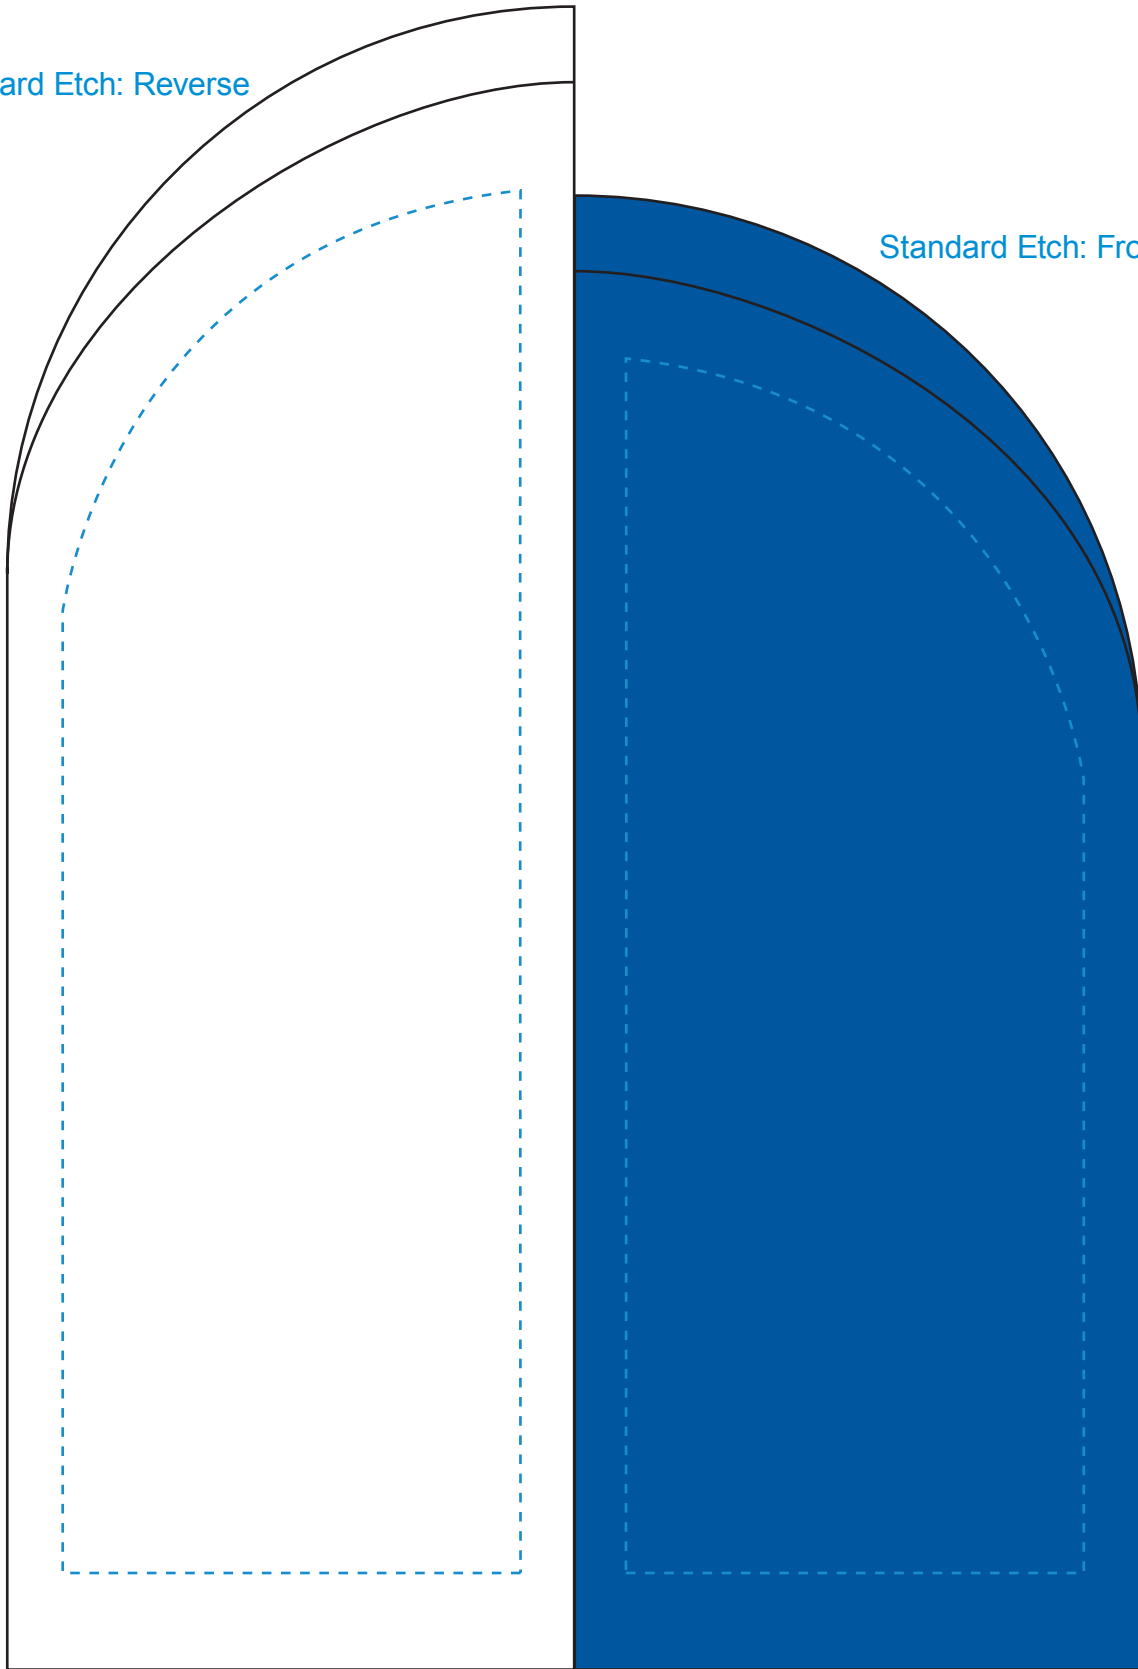

Standard Etch: Reverse

Standard Etch: Front

6420 BRIGADIER AWARD - 9.5"

Blue line represents the max image area.