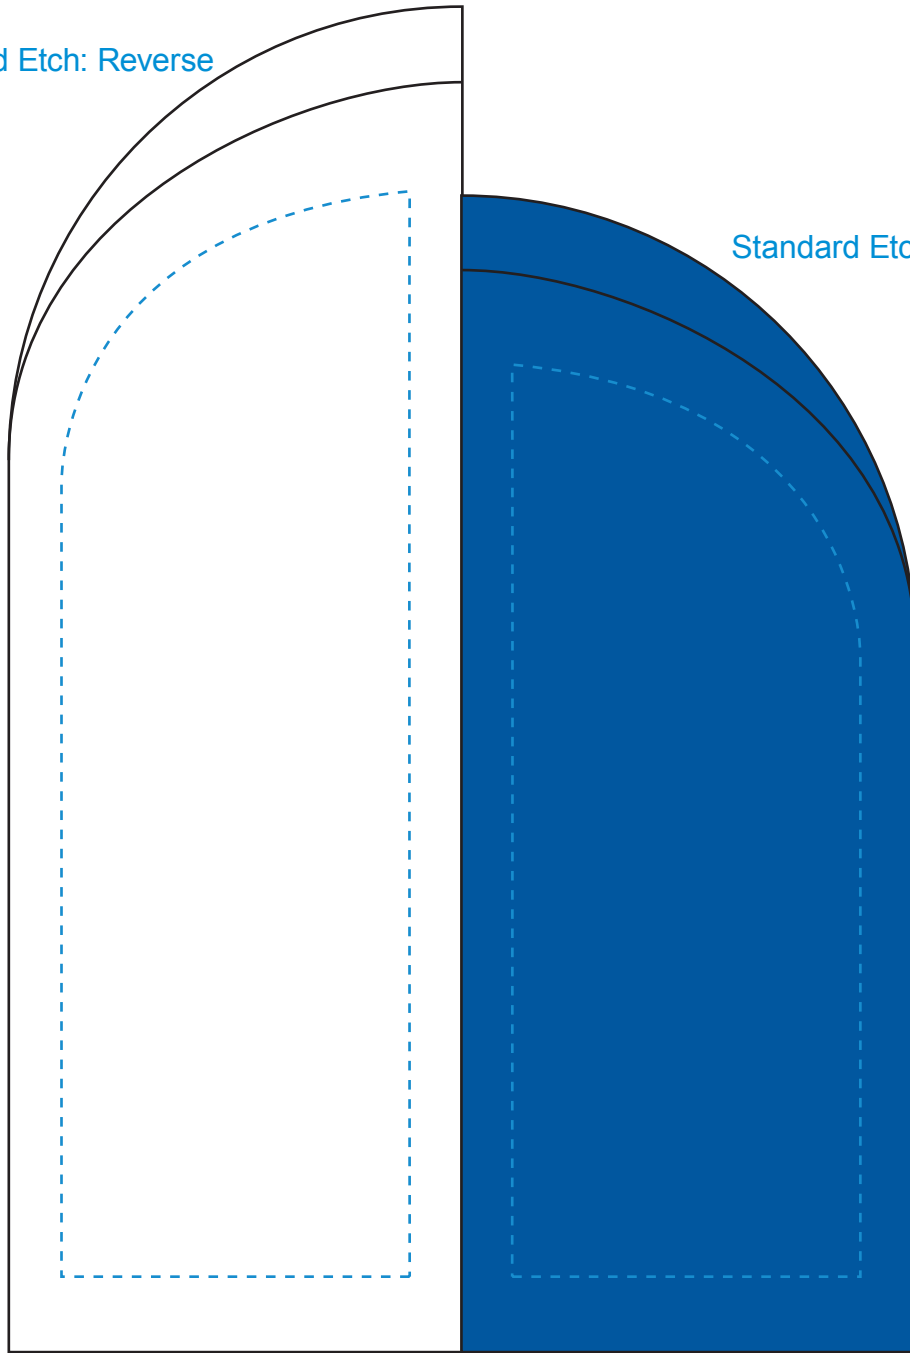

Standard Etch: Reverse

Standard Etch: Front

6419 BRIGADIER AWARD - 8"

Blue line represents the max image area.