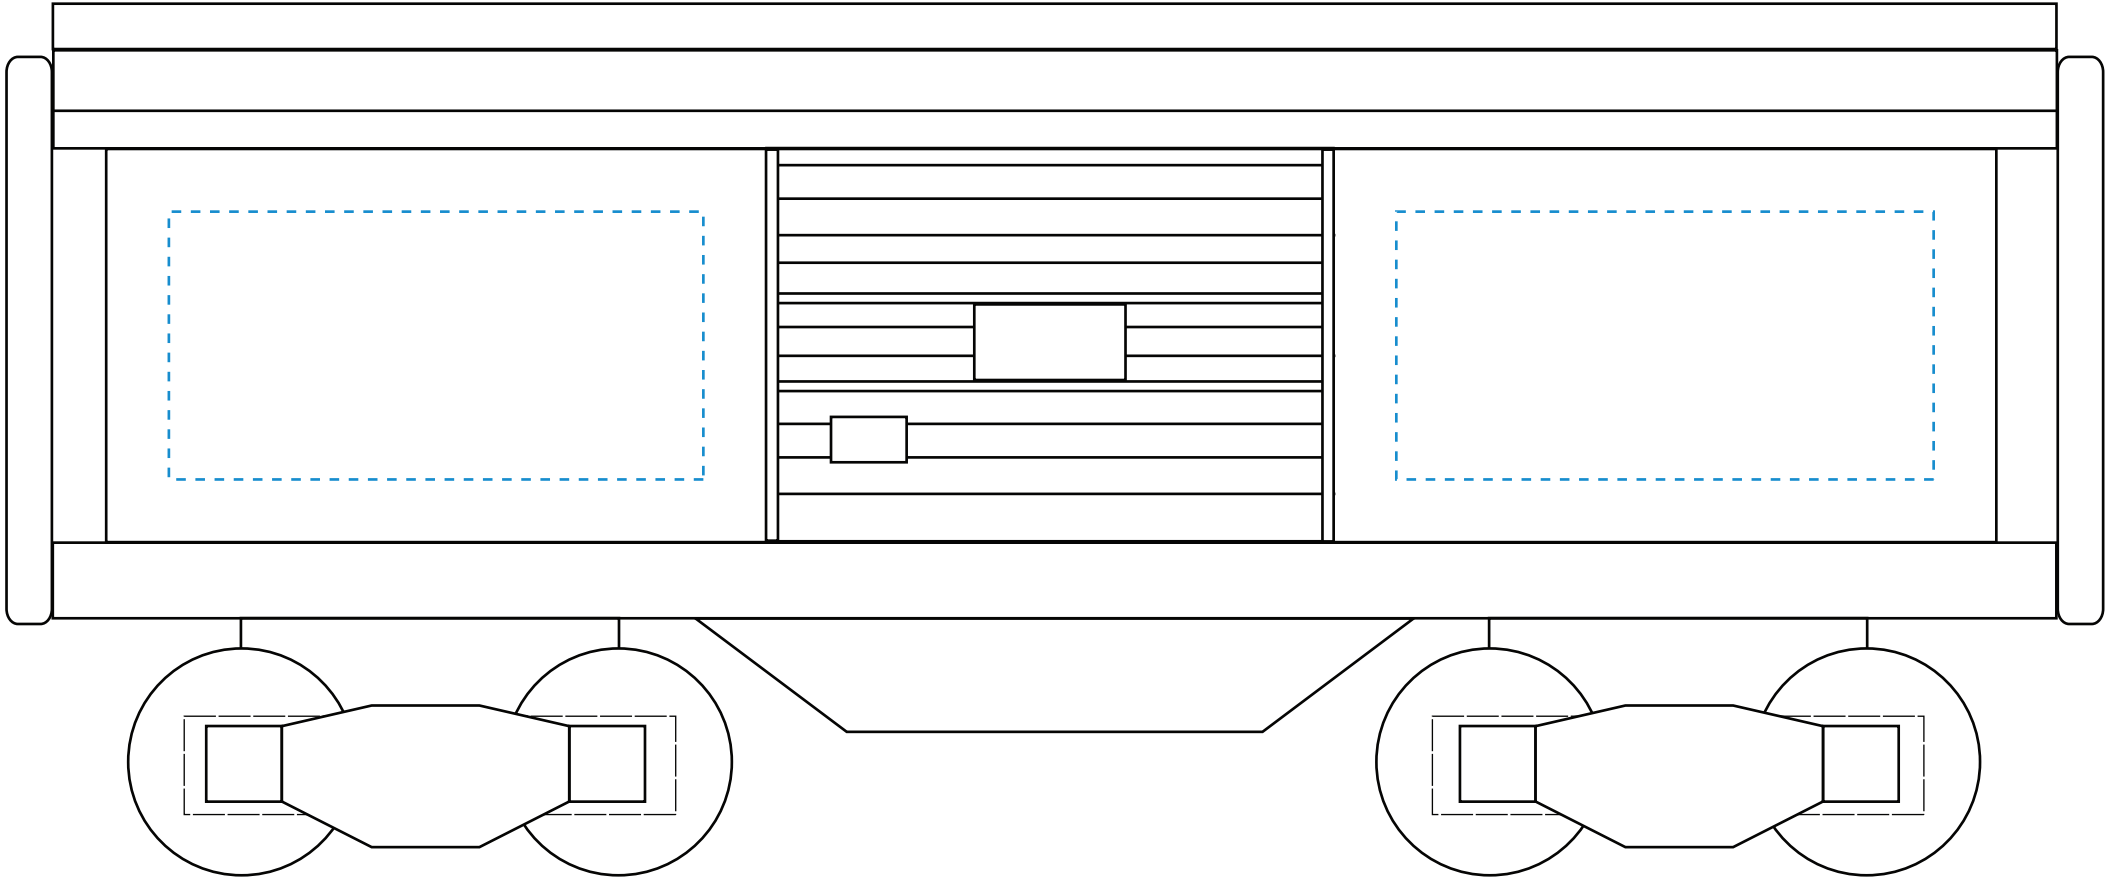

Standard Etch: Front

6484 BOXCAR TRAIN - 11" W

Blue line represents the max image area.