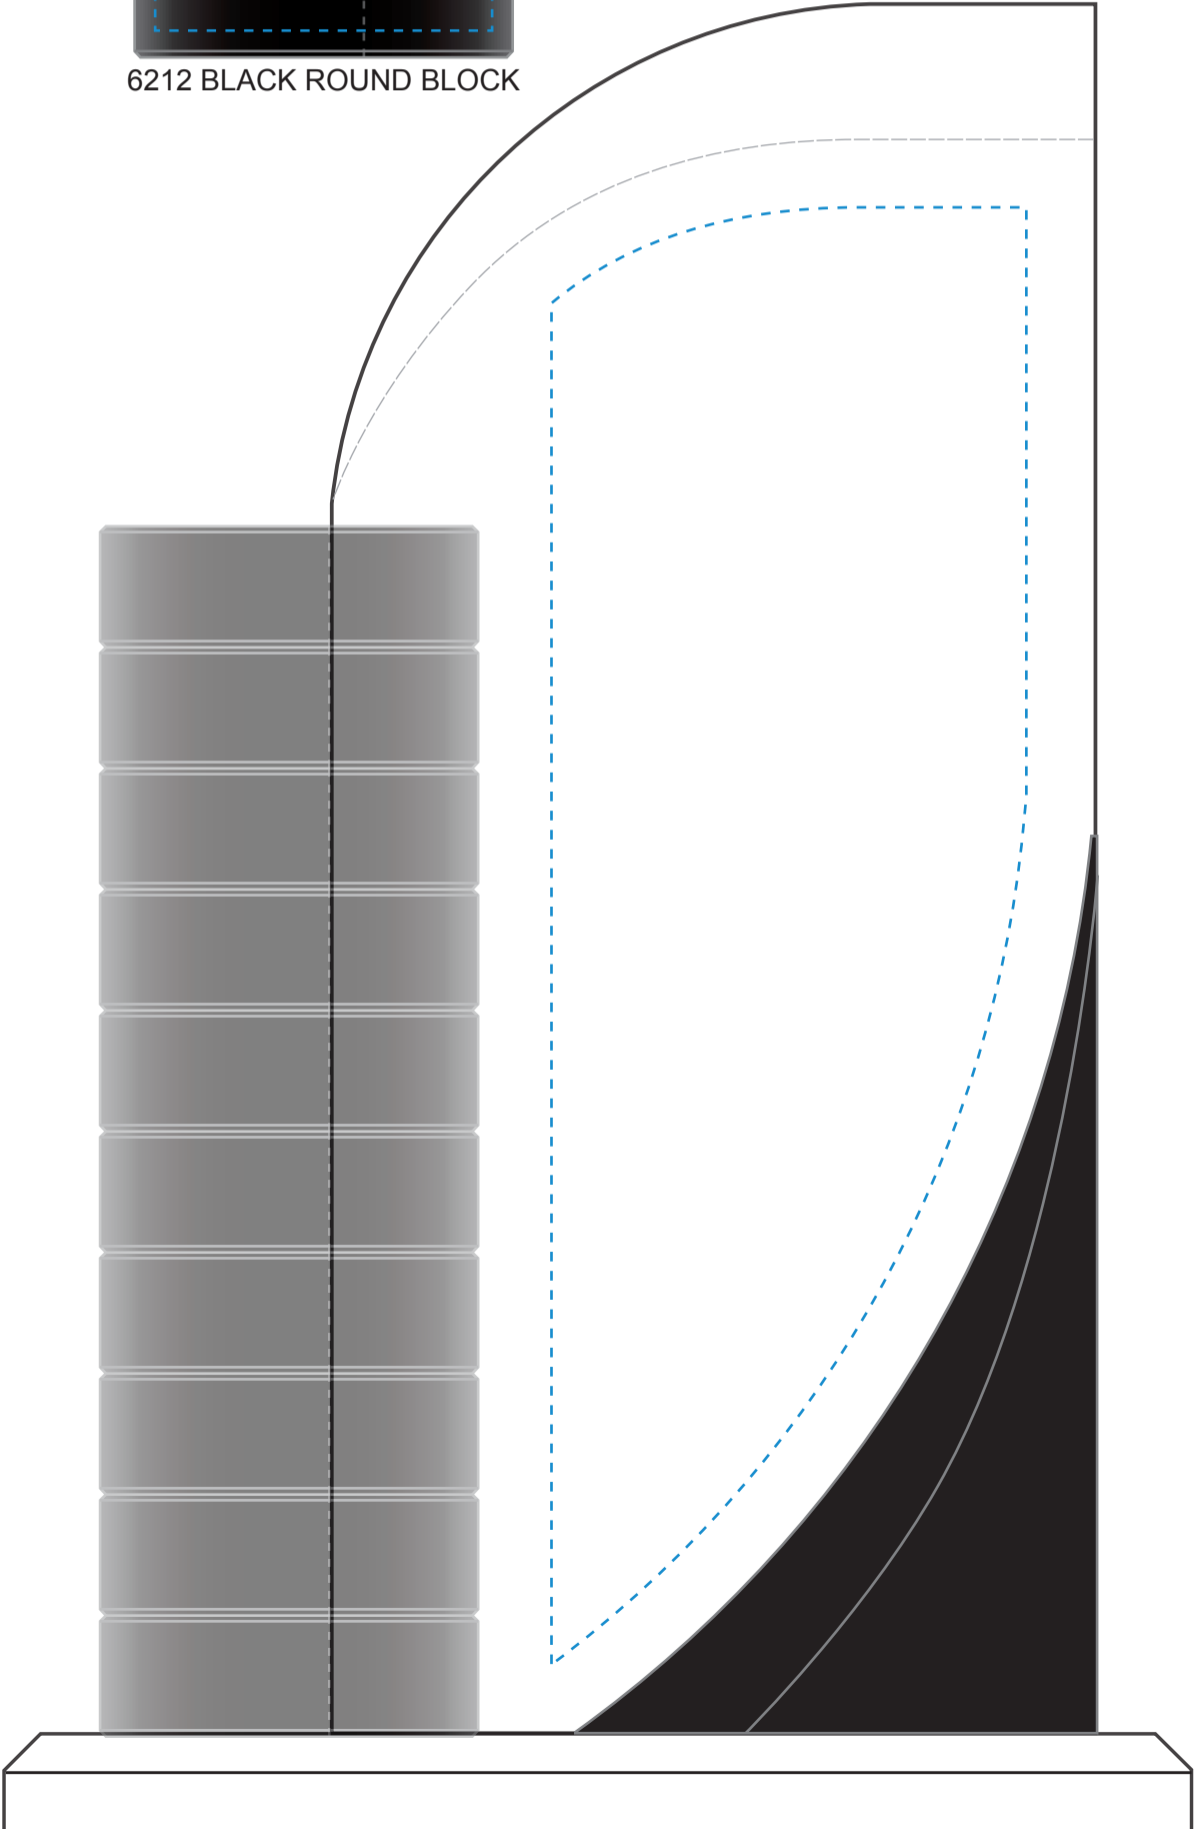

TOP VIEW

Standard Etch: Front

6212 BLACK ROUND BLOCK

FRONT VIEW

Standard Etch: Reverse

6211 BOULDER GOAL-SETTER - 9.5"

Blue line represents the max image area.