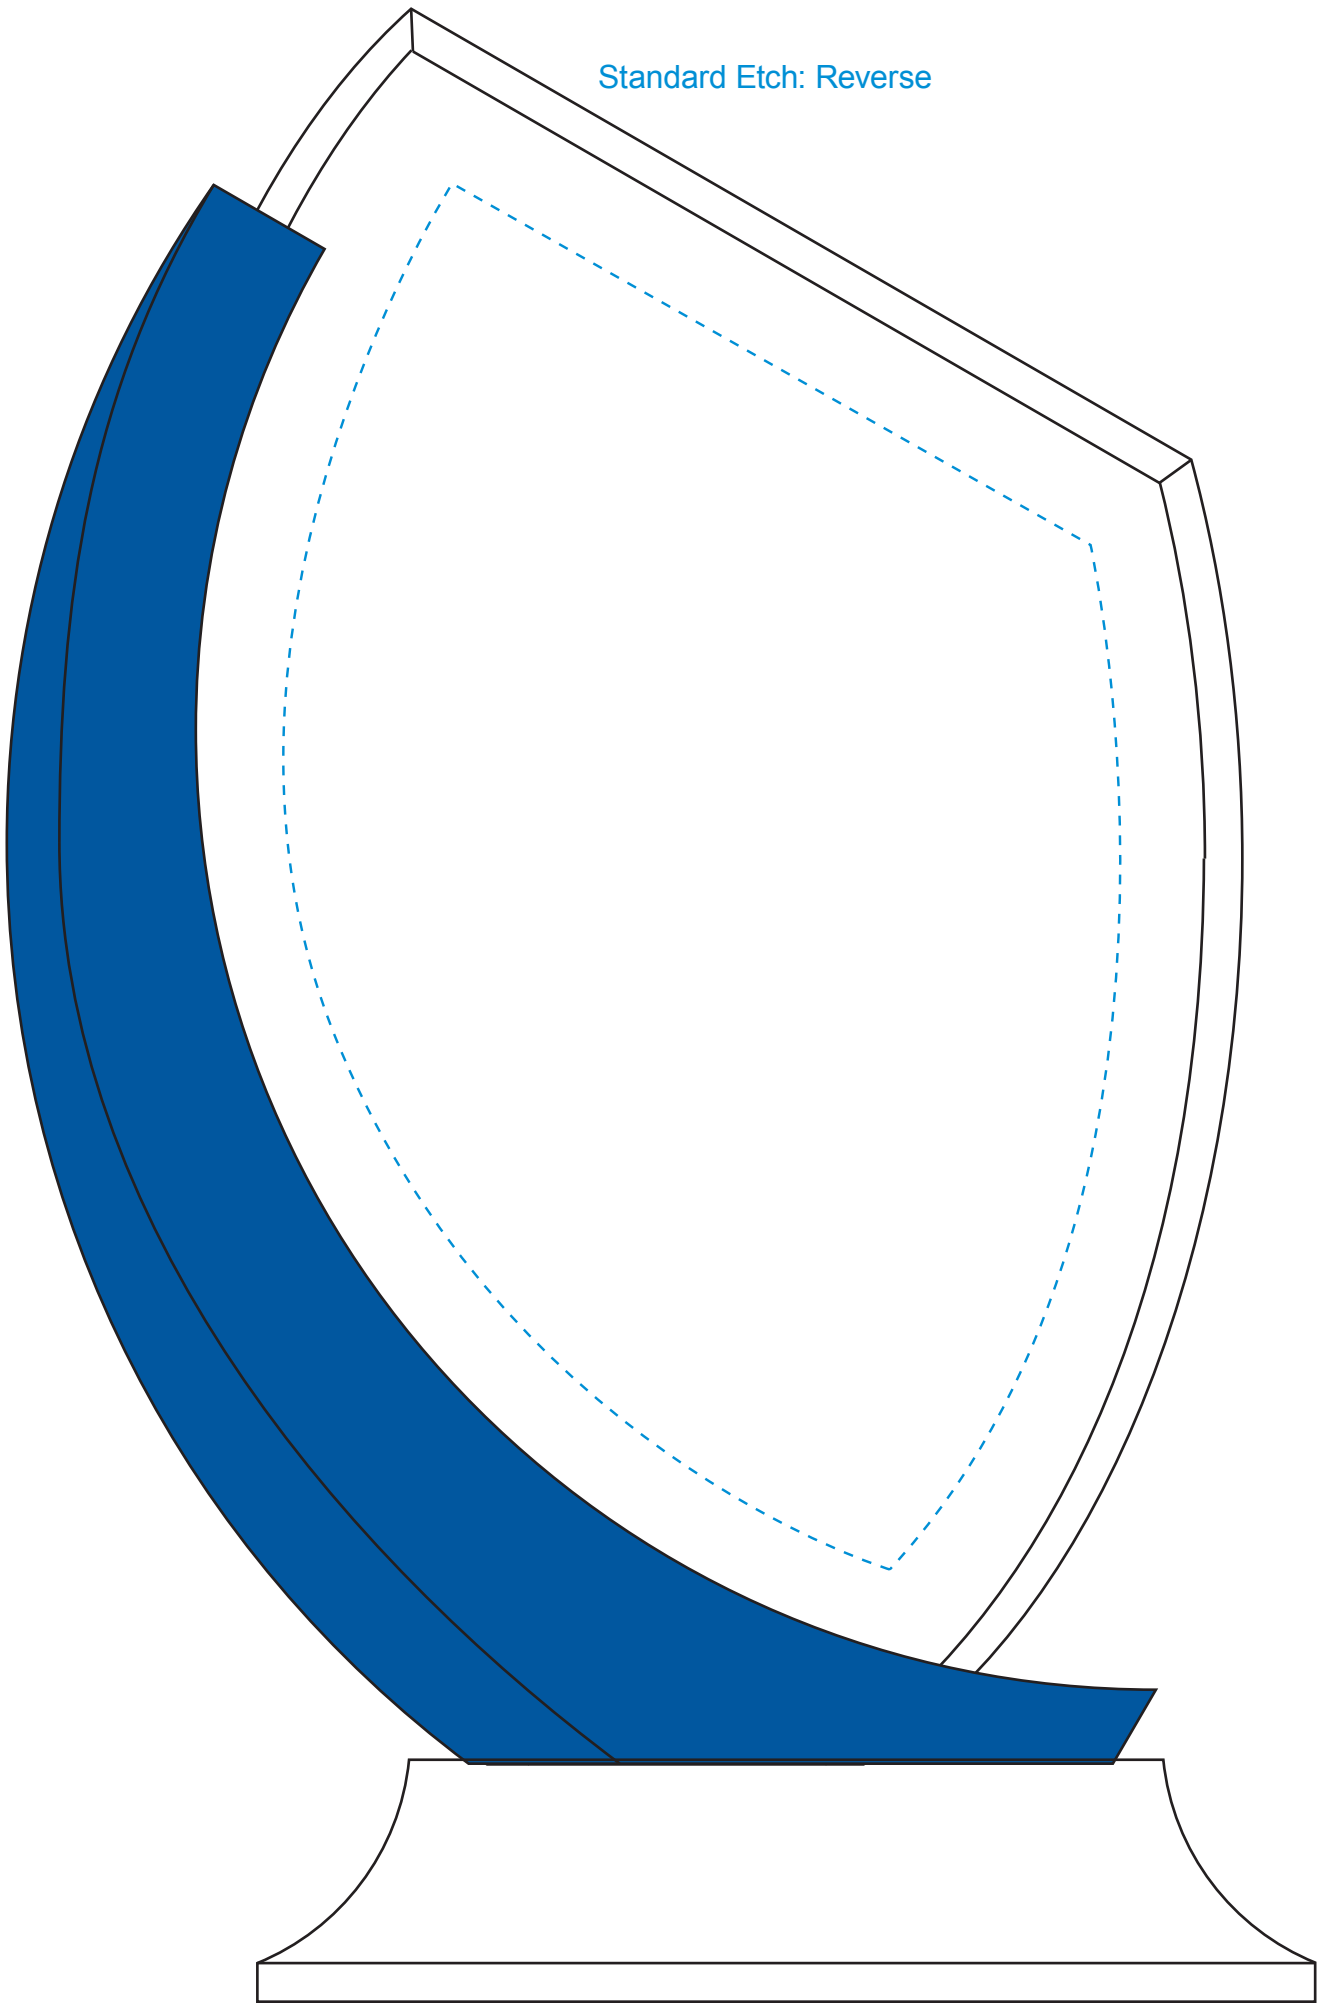

Standard Etch: Reverse

6430 BLUE SHADOW - 10.5"

Blue line represents the max image area.