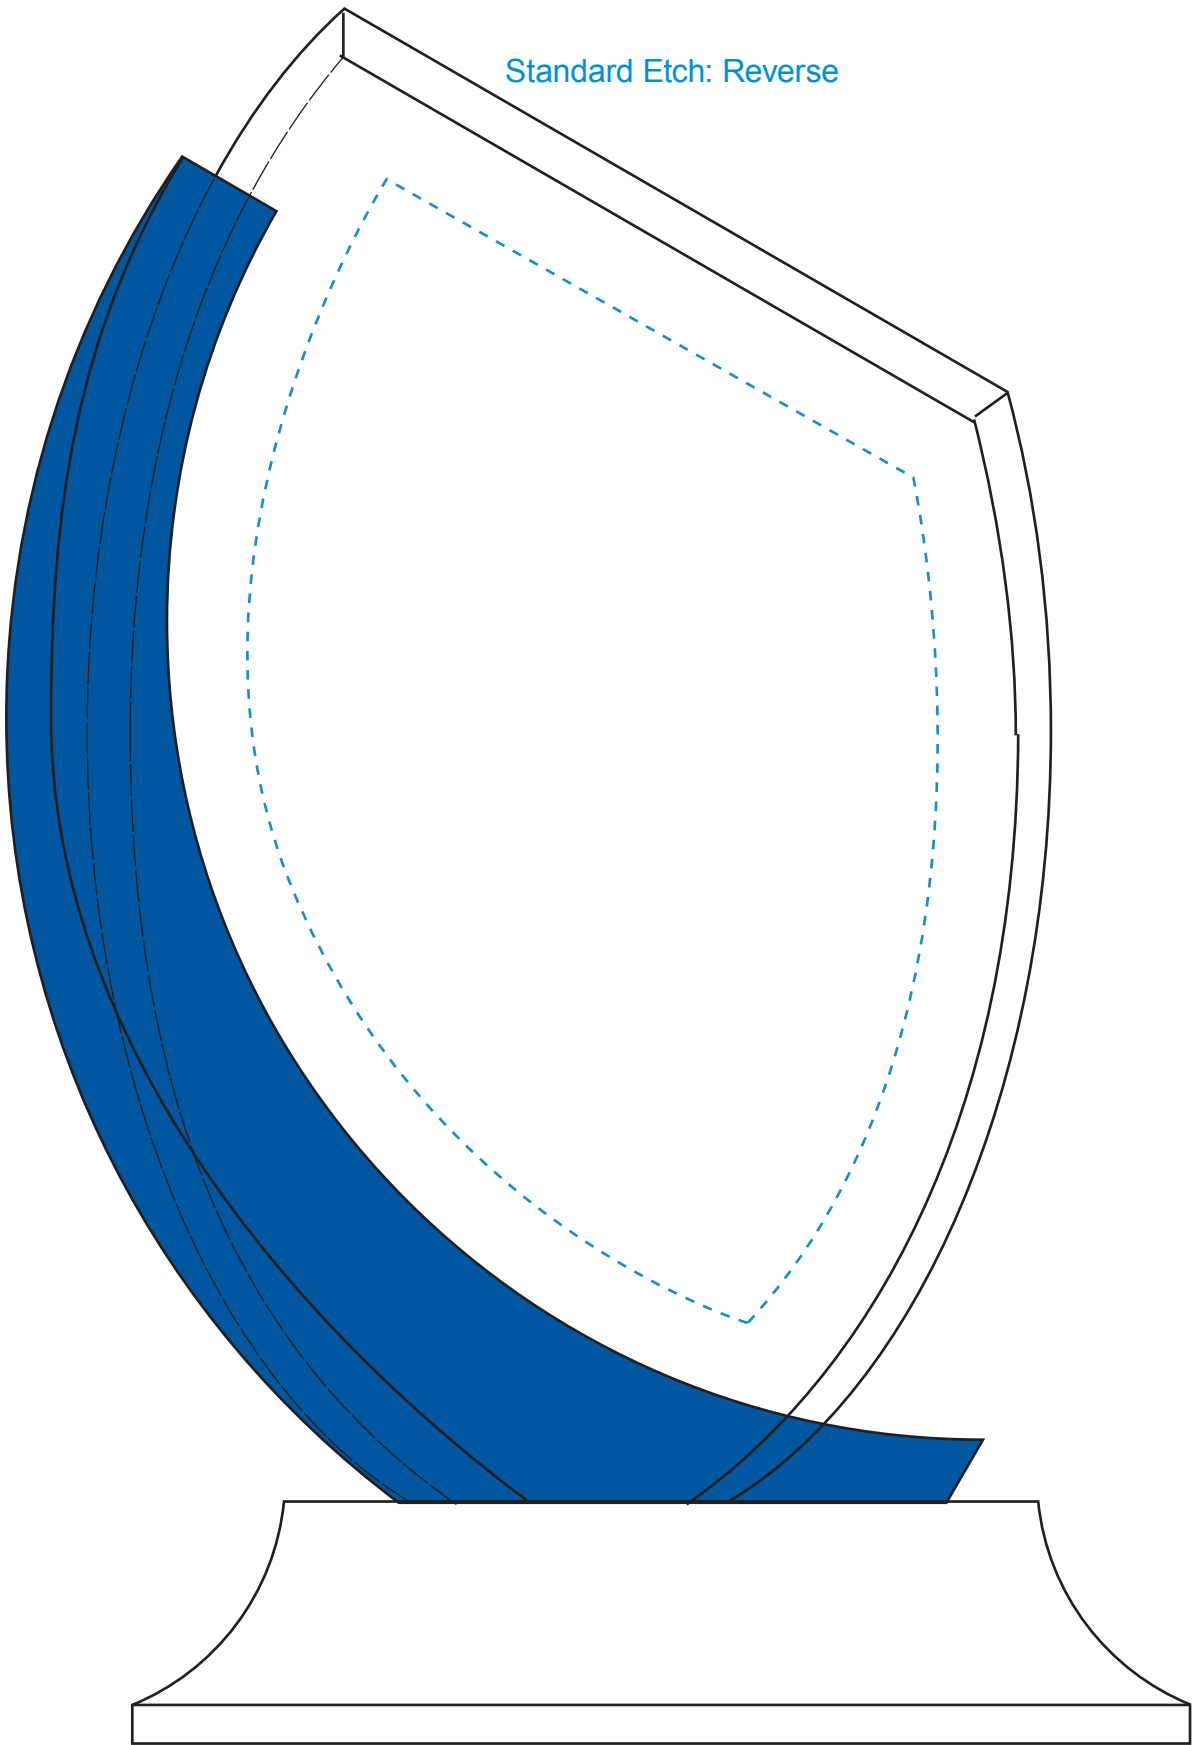

Standard Etch: Reverse

6429 BLUE SHADOW - 9"

Blue line represents the max image area.