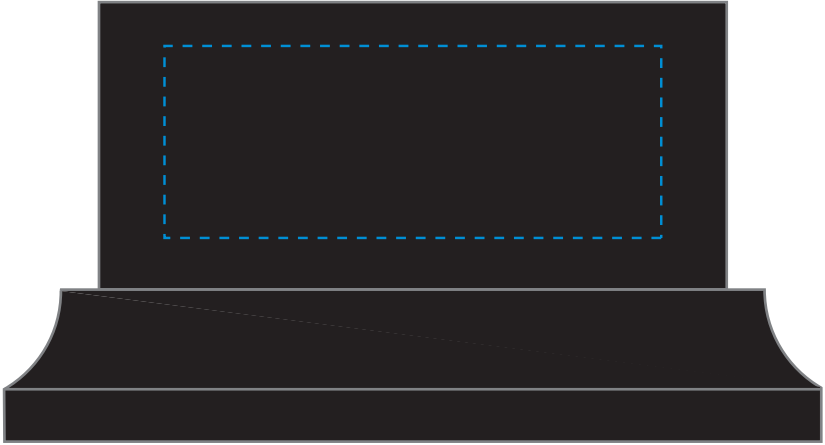

Standard Etch: Front

9810 BLACK GLASS BASE - SQUARE TIERED - 2.25"

Blue line represents the max image area.