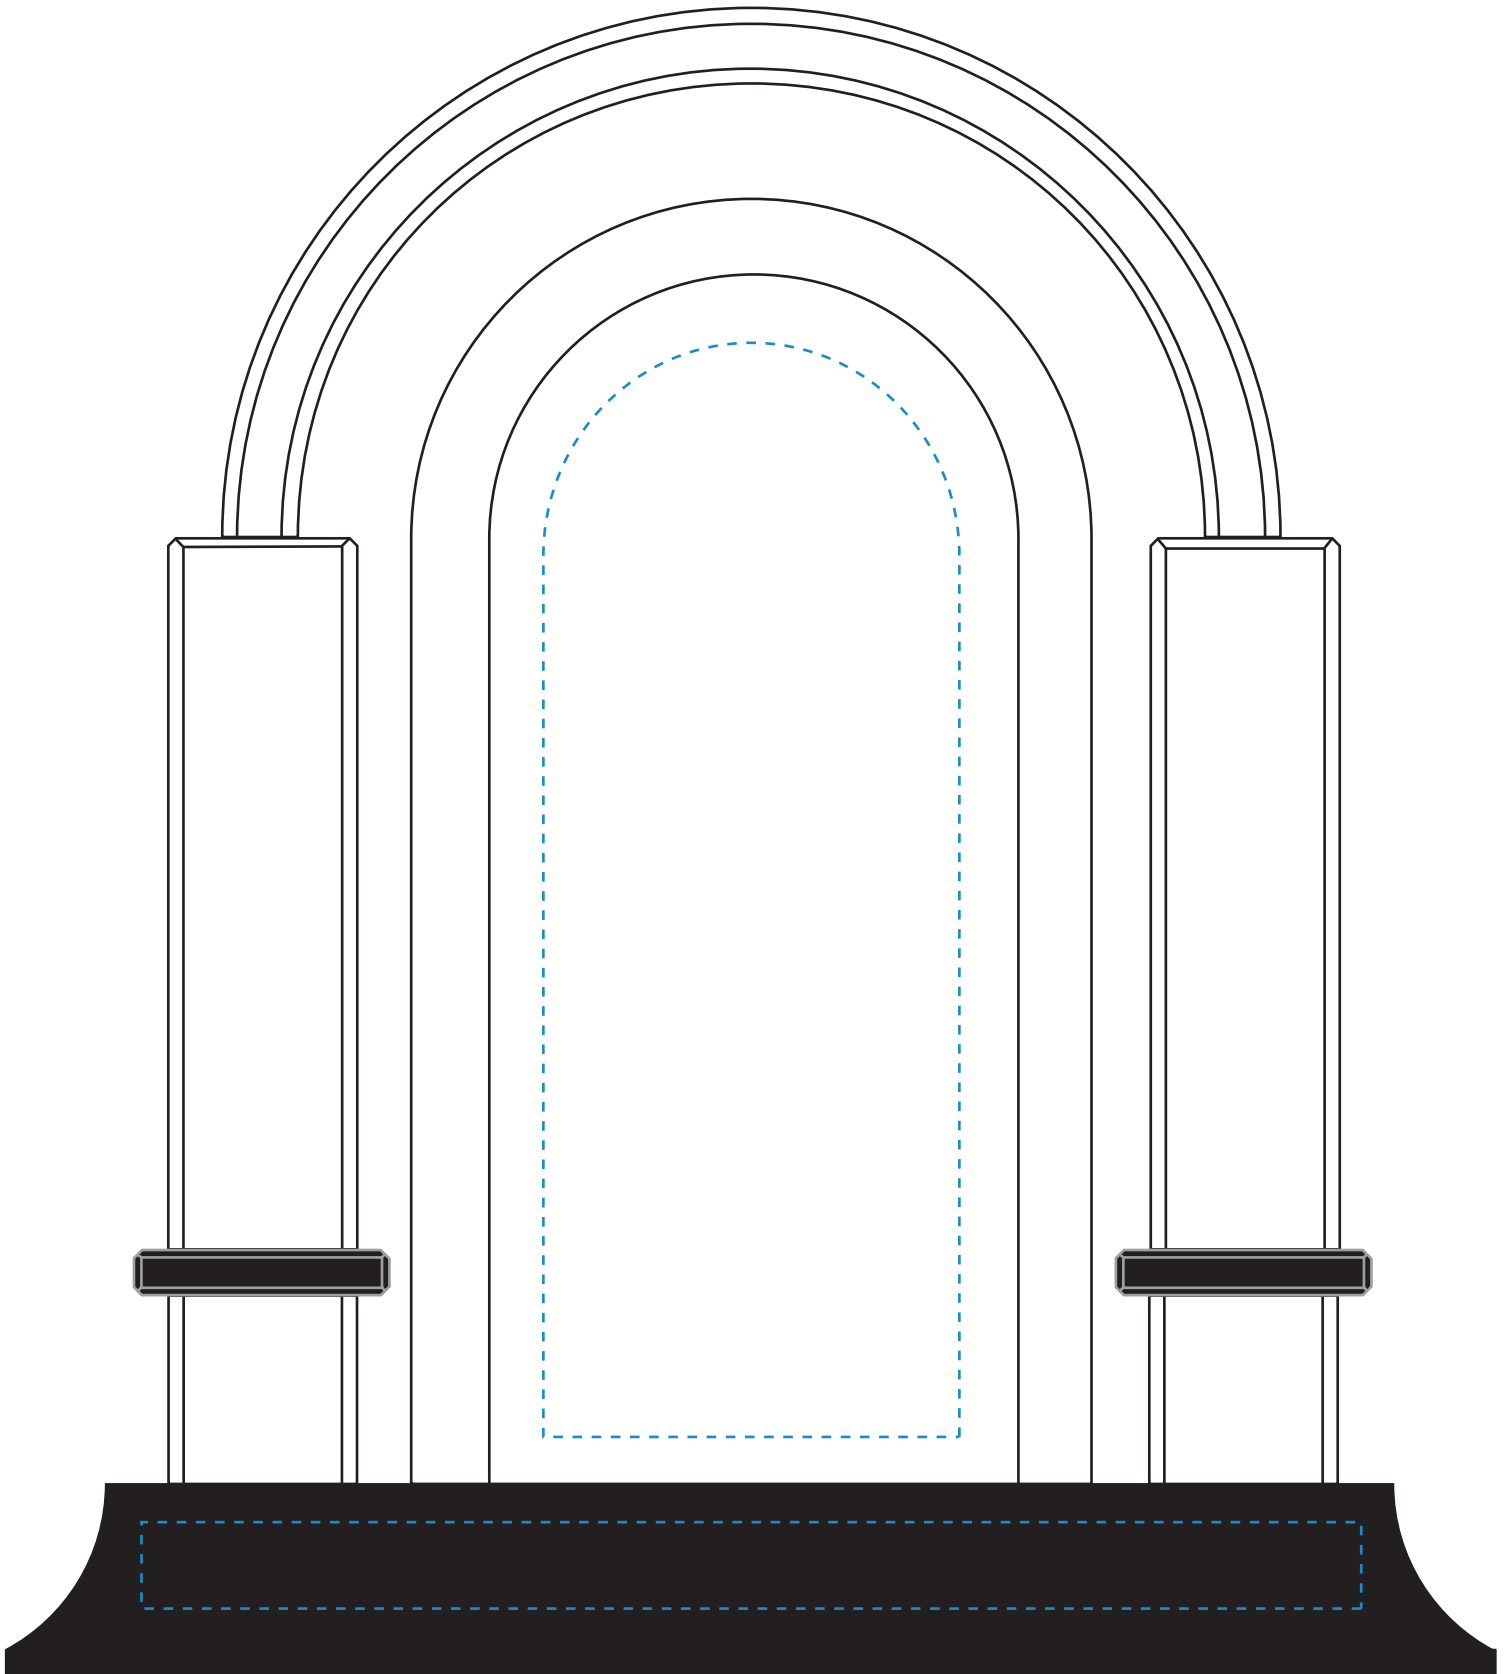

Standard Etch: Reverse

6354 BILTMORE AWARD - 8"

Blue line represents the max image area.

Standard Etch: Front