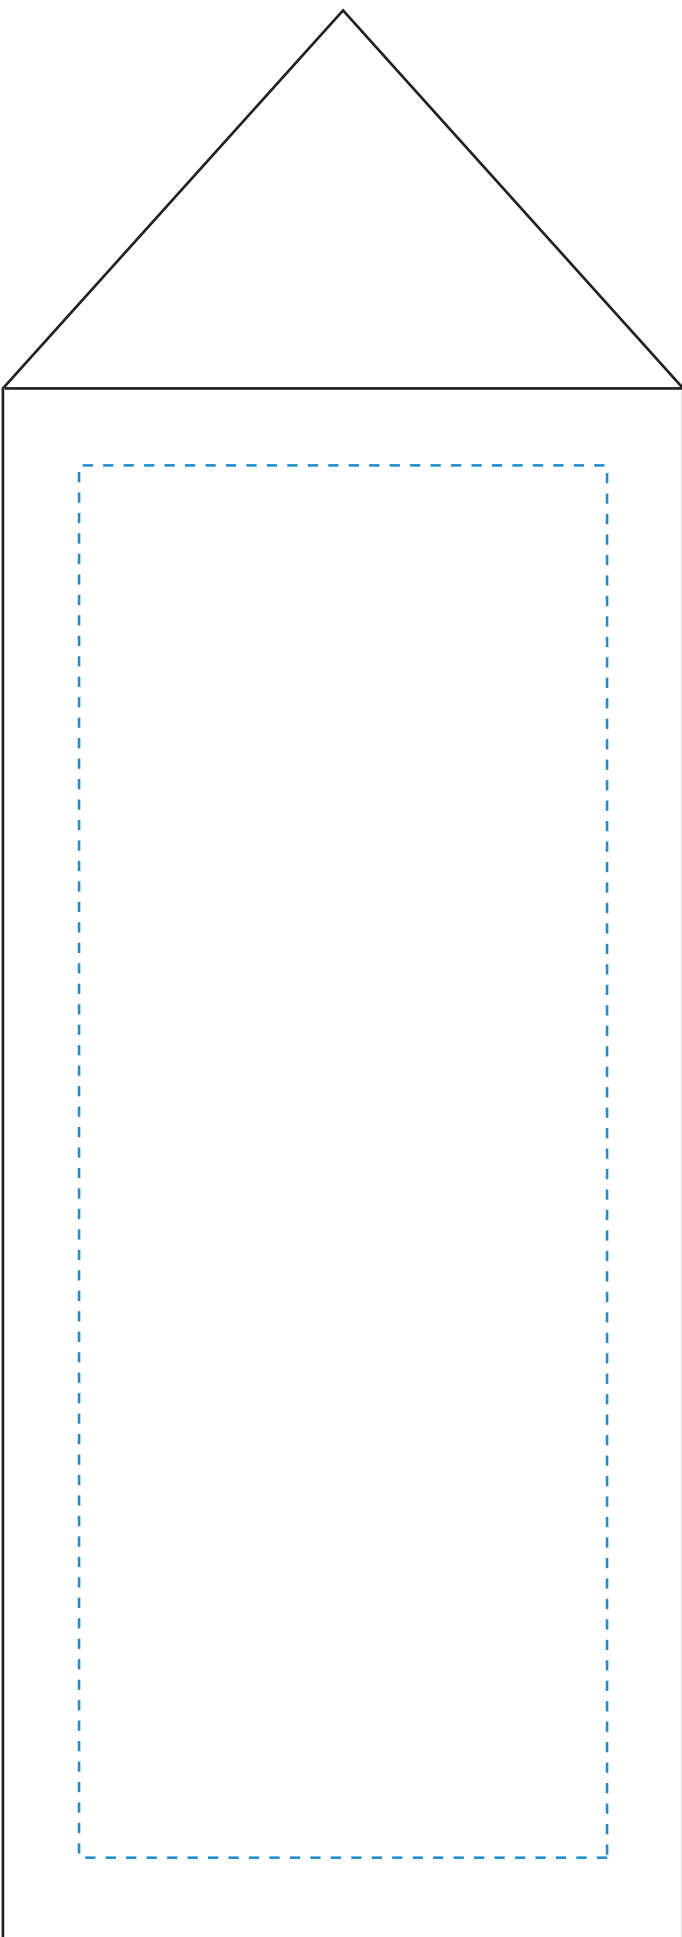

TOP VIEW

Standard Etch: Reverse

7991 BERKLEY AWARD - 10"  
(90 X 255 X 90MM)

Blue line represents the max image area.

SIDE VIEW