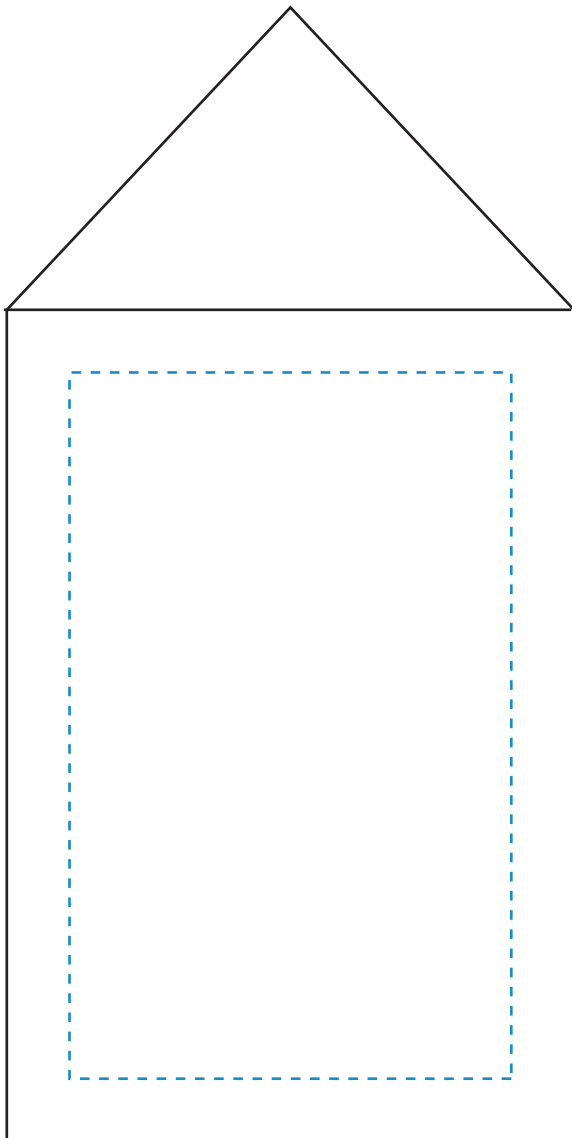

TOP VIEW

Standard Etch: Reverse

7989 BERKLEY AWARD - 6"  
(75 X 150 X 75MM)

Blue line represents the max image area.

SIDE VIEW