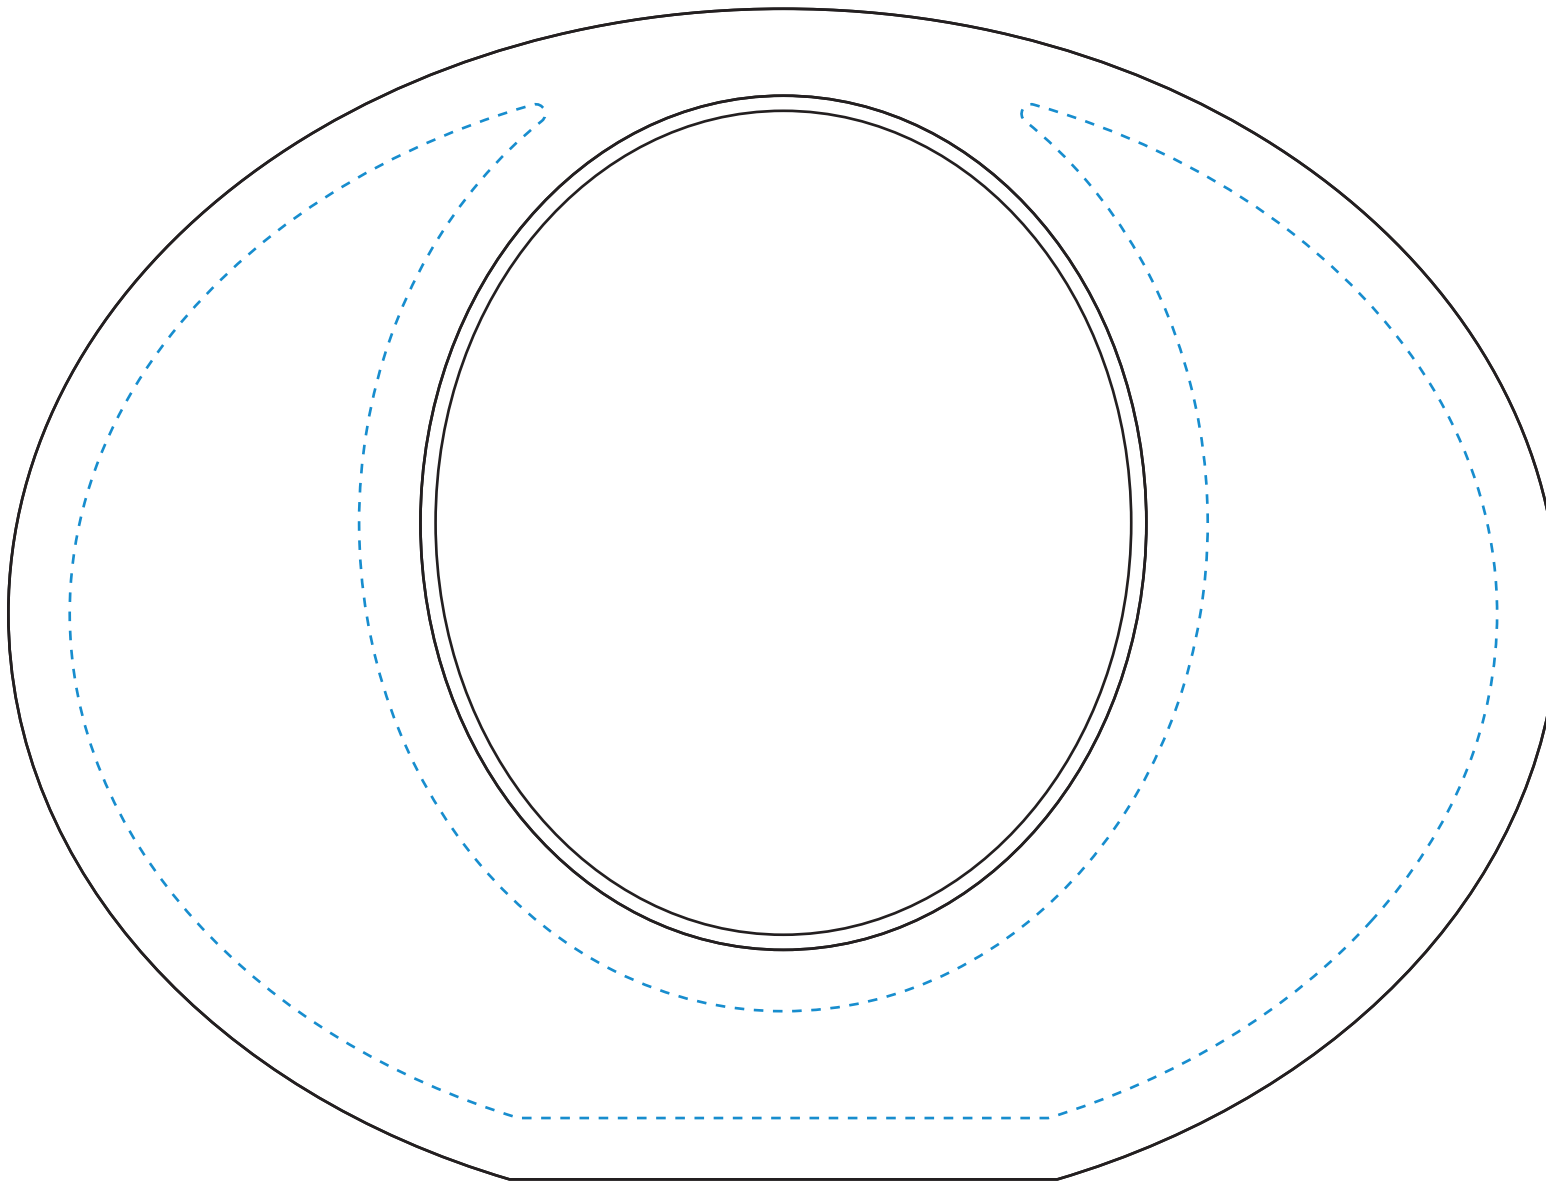

TOP VIEW

Standard Etch: Reverse

8002 BENTON CLOCK - 6"

Blue line represents the max image area.

SIDE VIEW