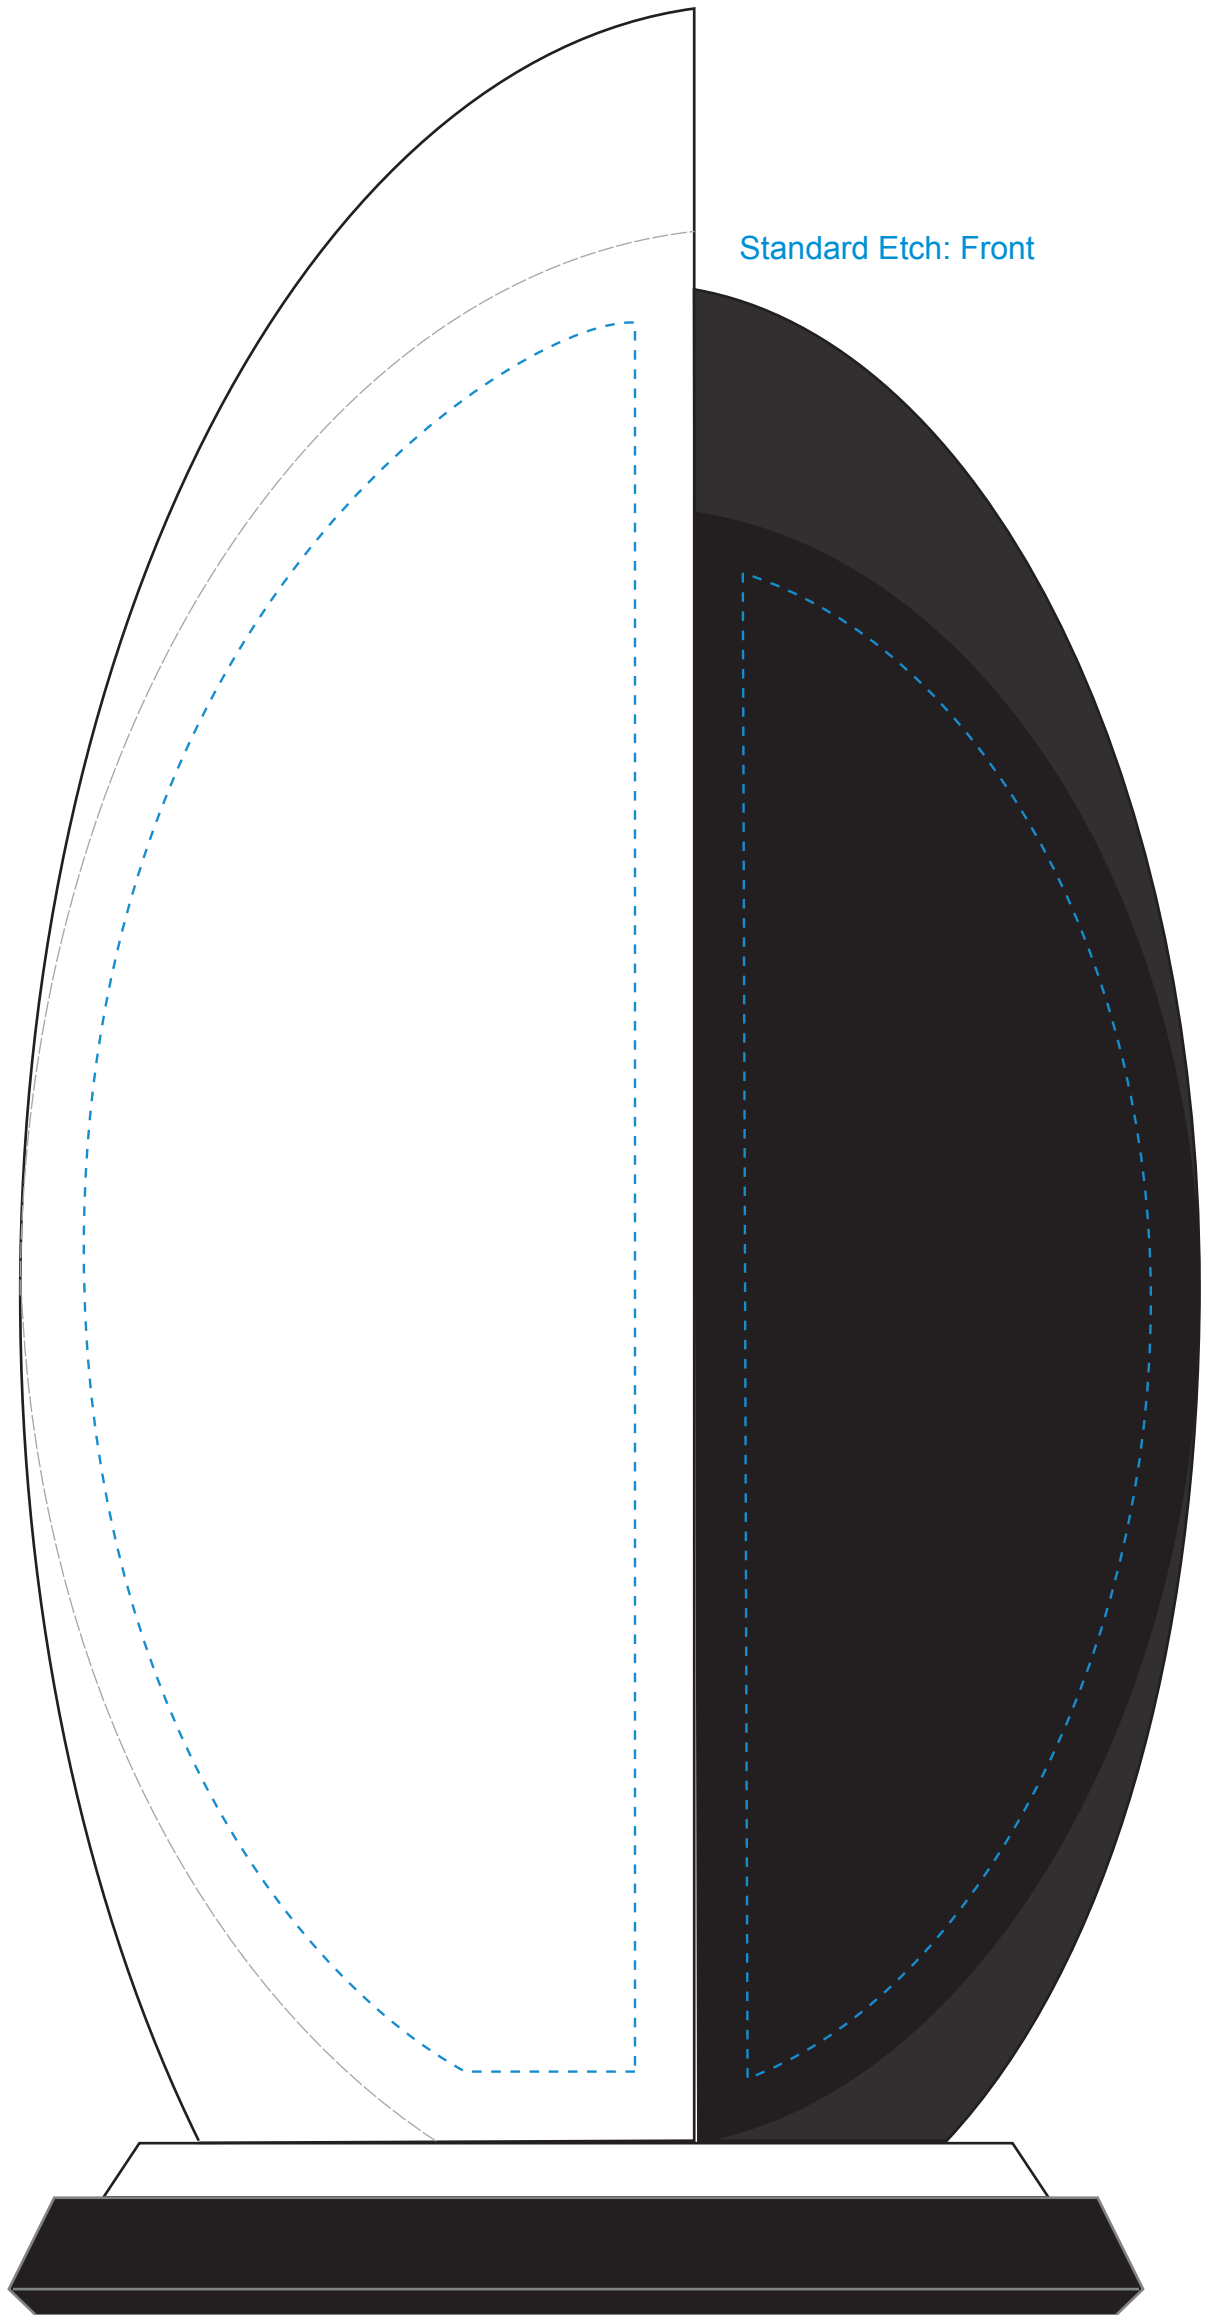

Standard Etch: Reverse

Standard Etch: Front

3083 BEACON AWARD - 12"

Blue line represents the max image area.