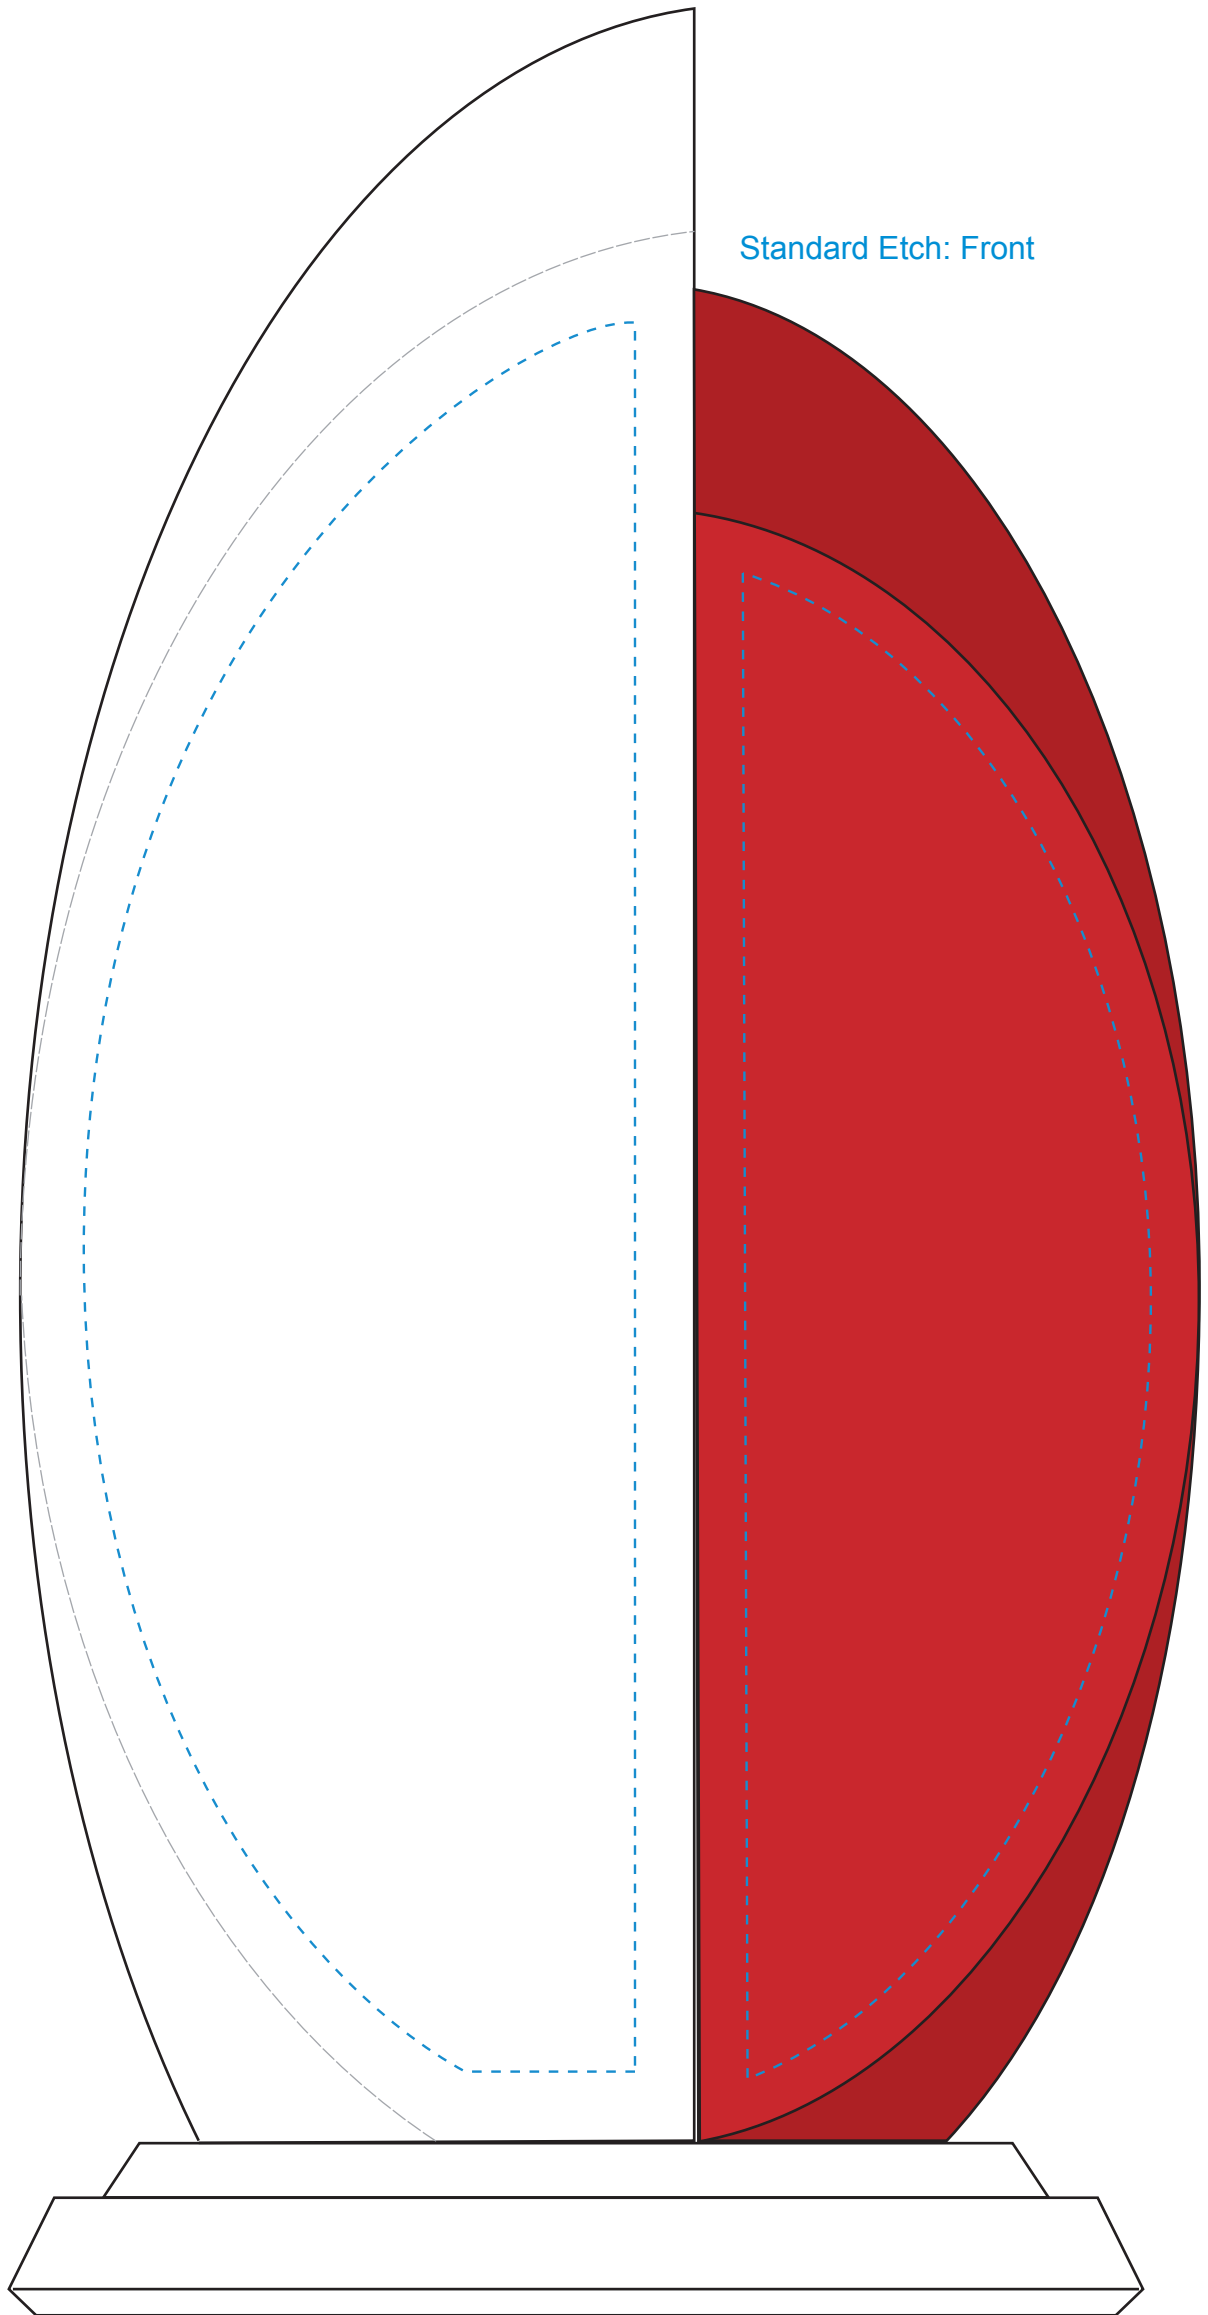

Standard Etch: Reverse

Standard Etch: Front

7431 BEACON RUBY - 12"

Blue line represents the max image area.