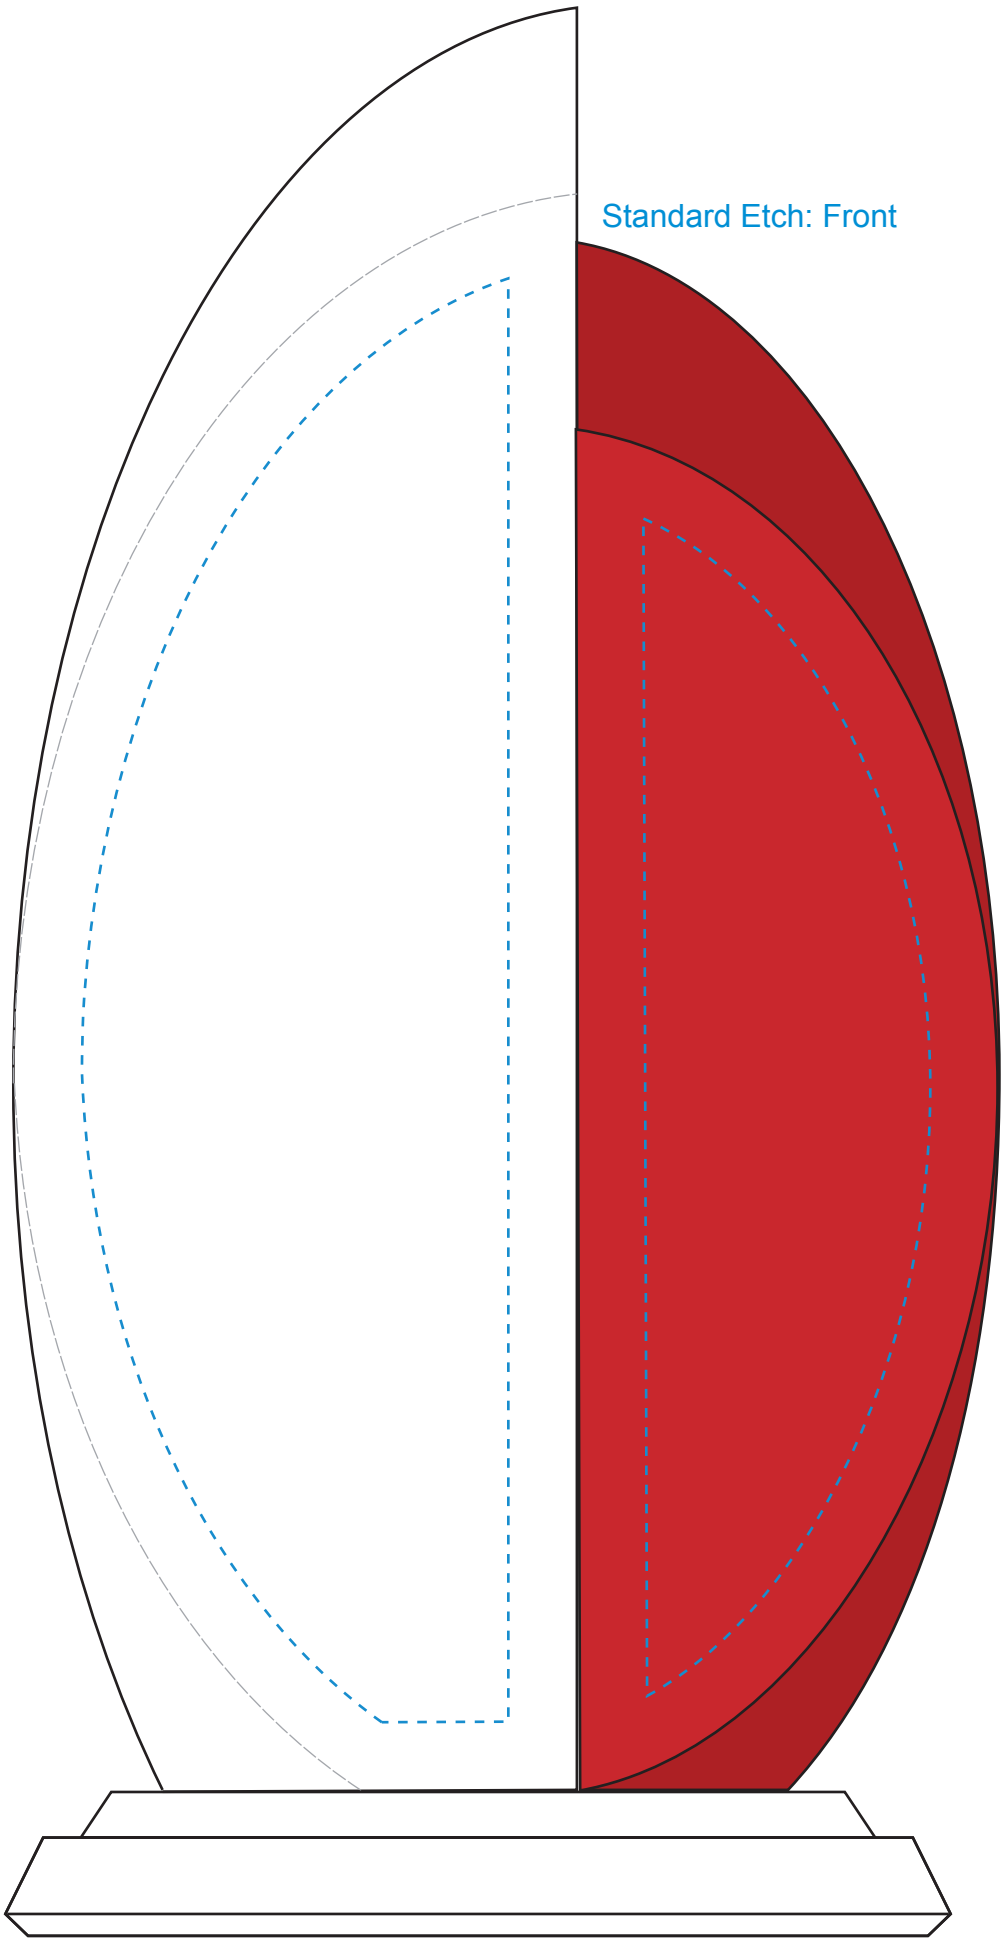

Standard Etch: Reverse

Standard Etch: Front

7430 BEACON RUBY - 10"

Blue line represents the max image area.