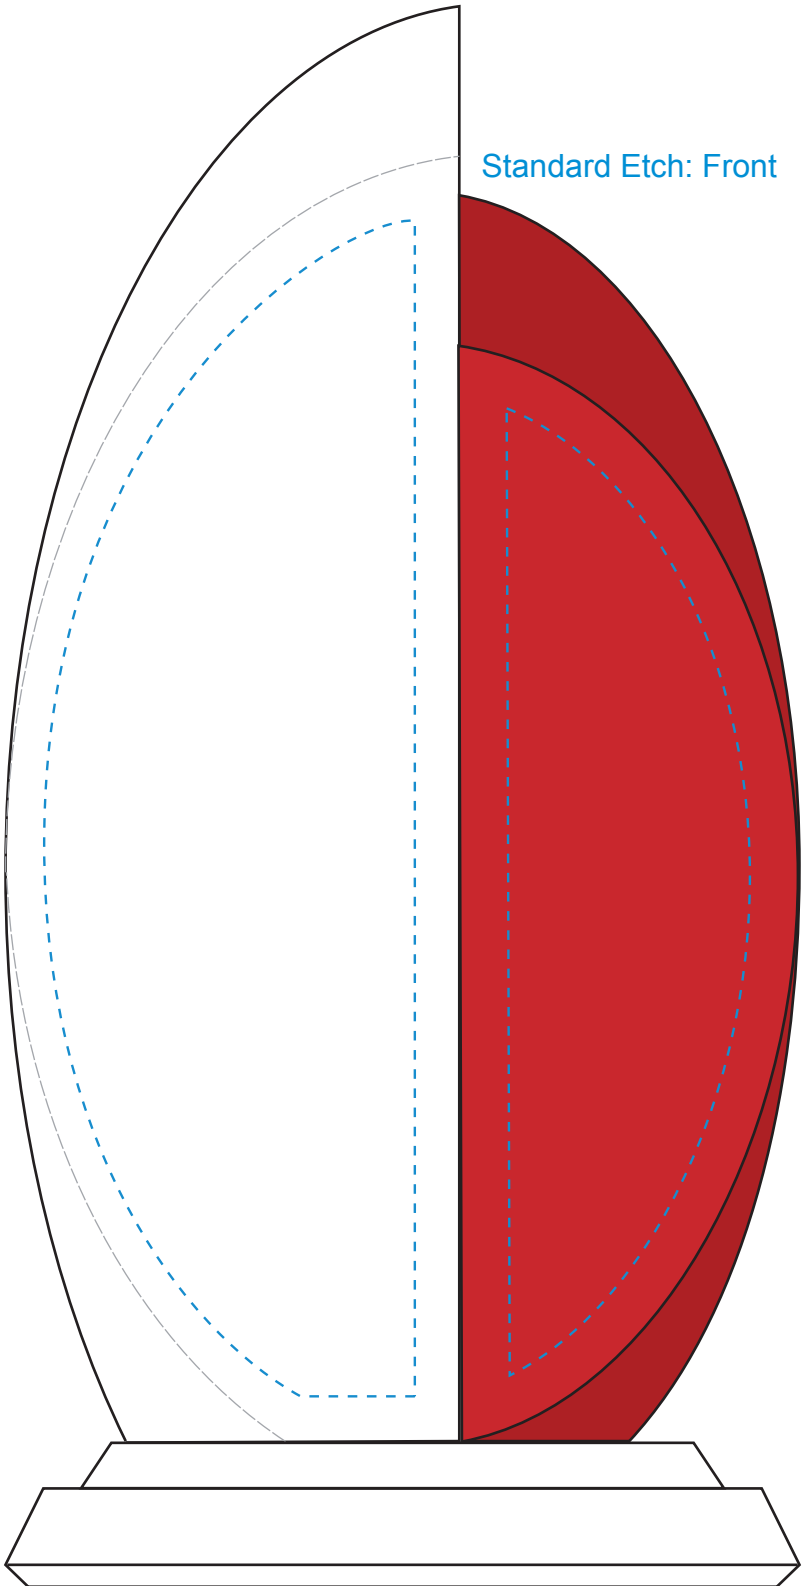

Standard Etch: Reverse

Standard Etch: Front

7429 BEACON RUBY - 8.25"

Blue line represents the max image area.