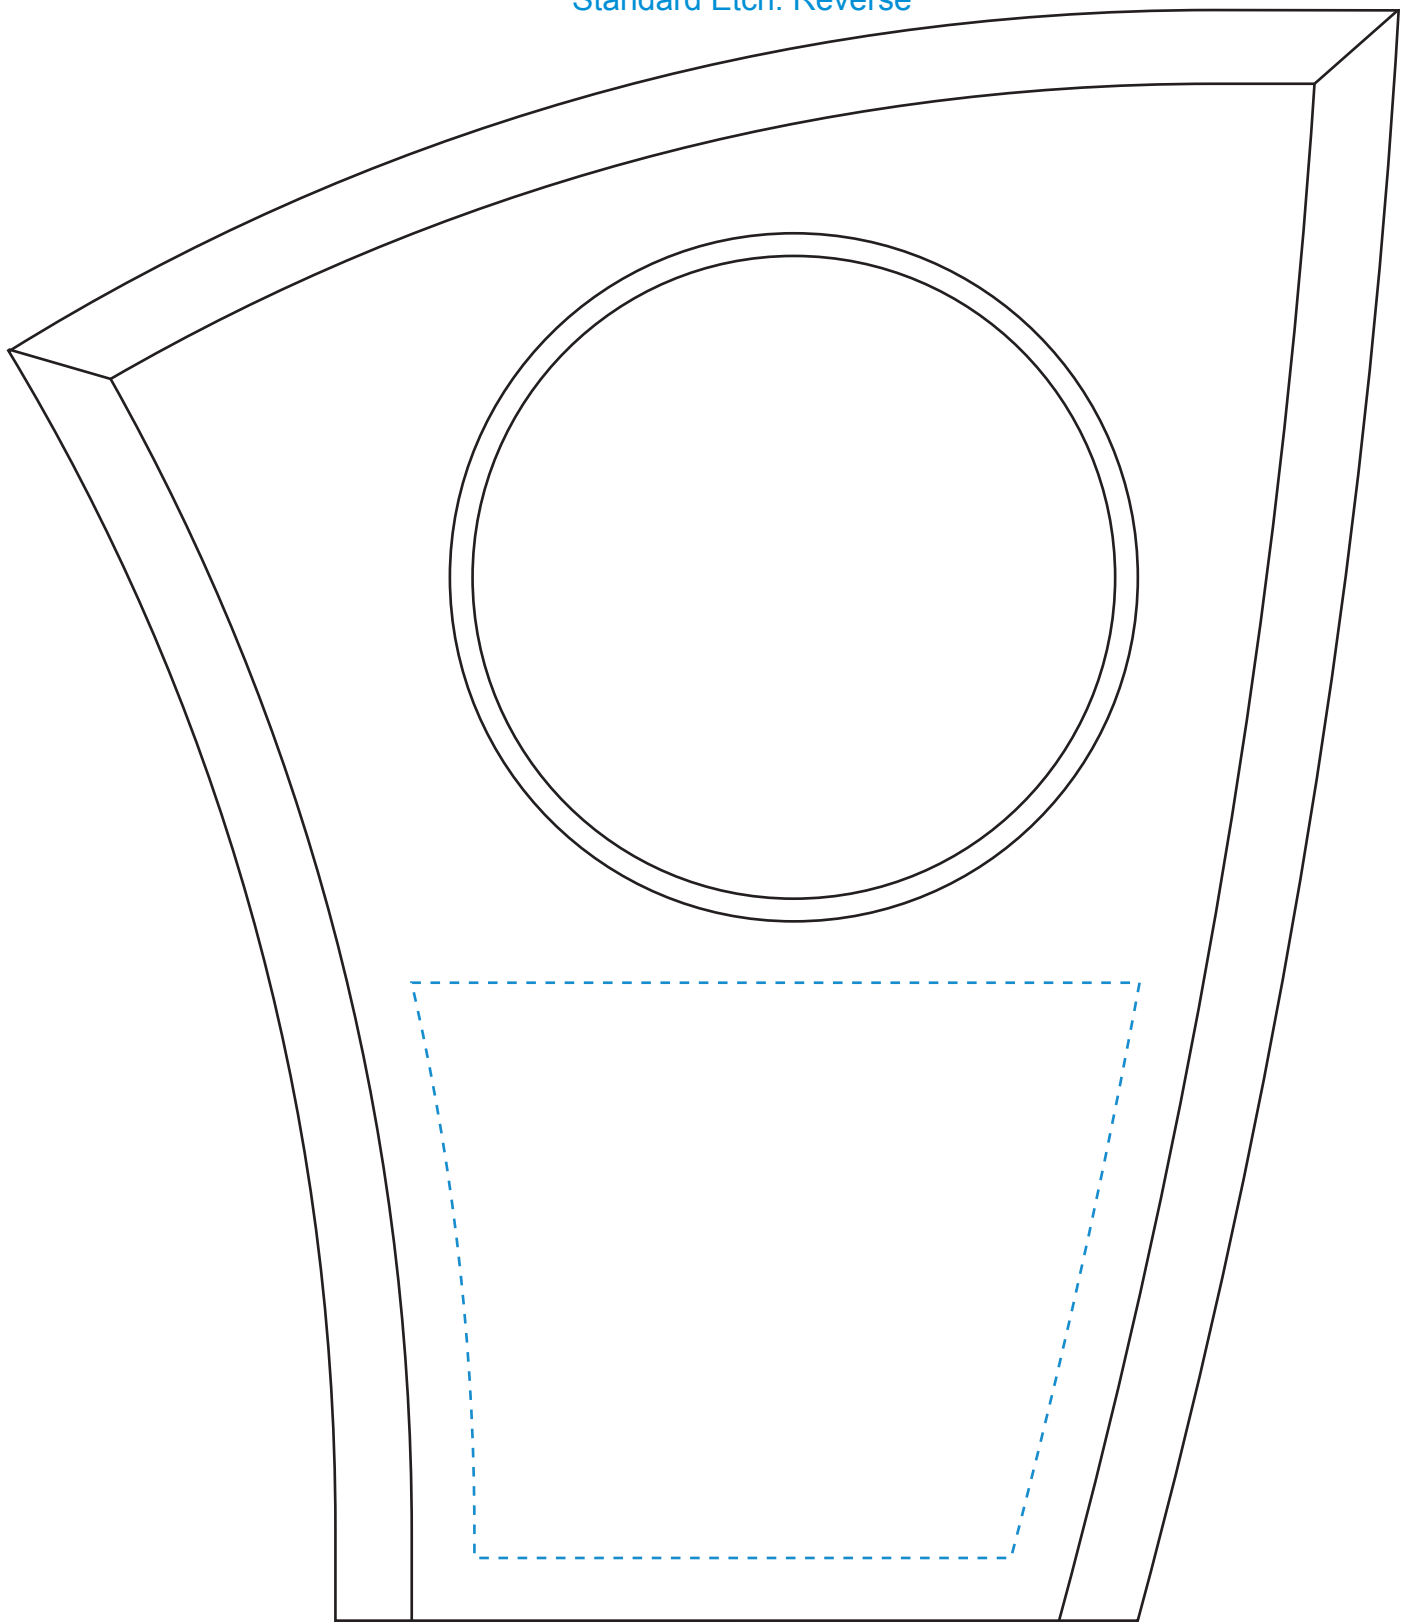

Standard Etch: Reverse

8004 BARBOUR CLOCK - 8.75"

Blue line represents the max image area.