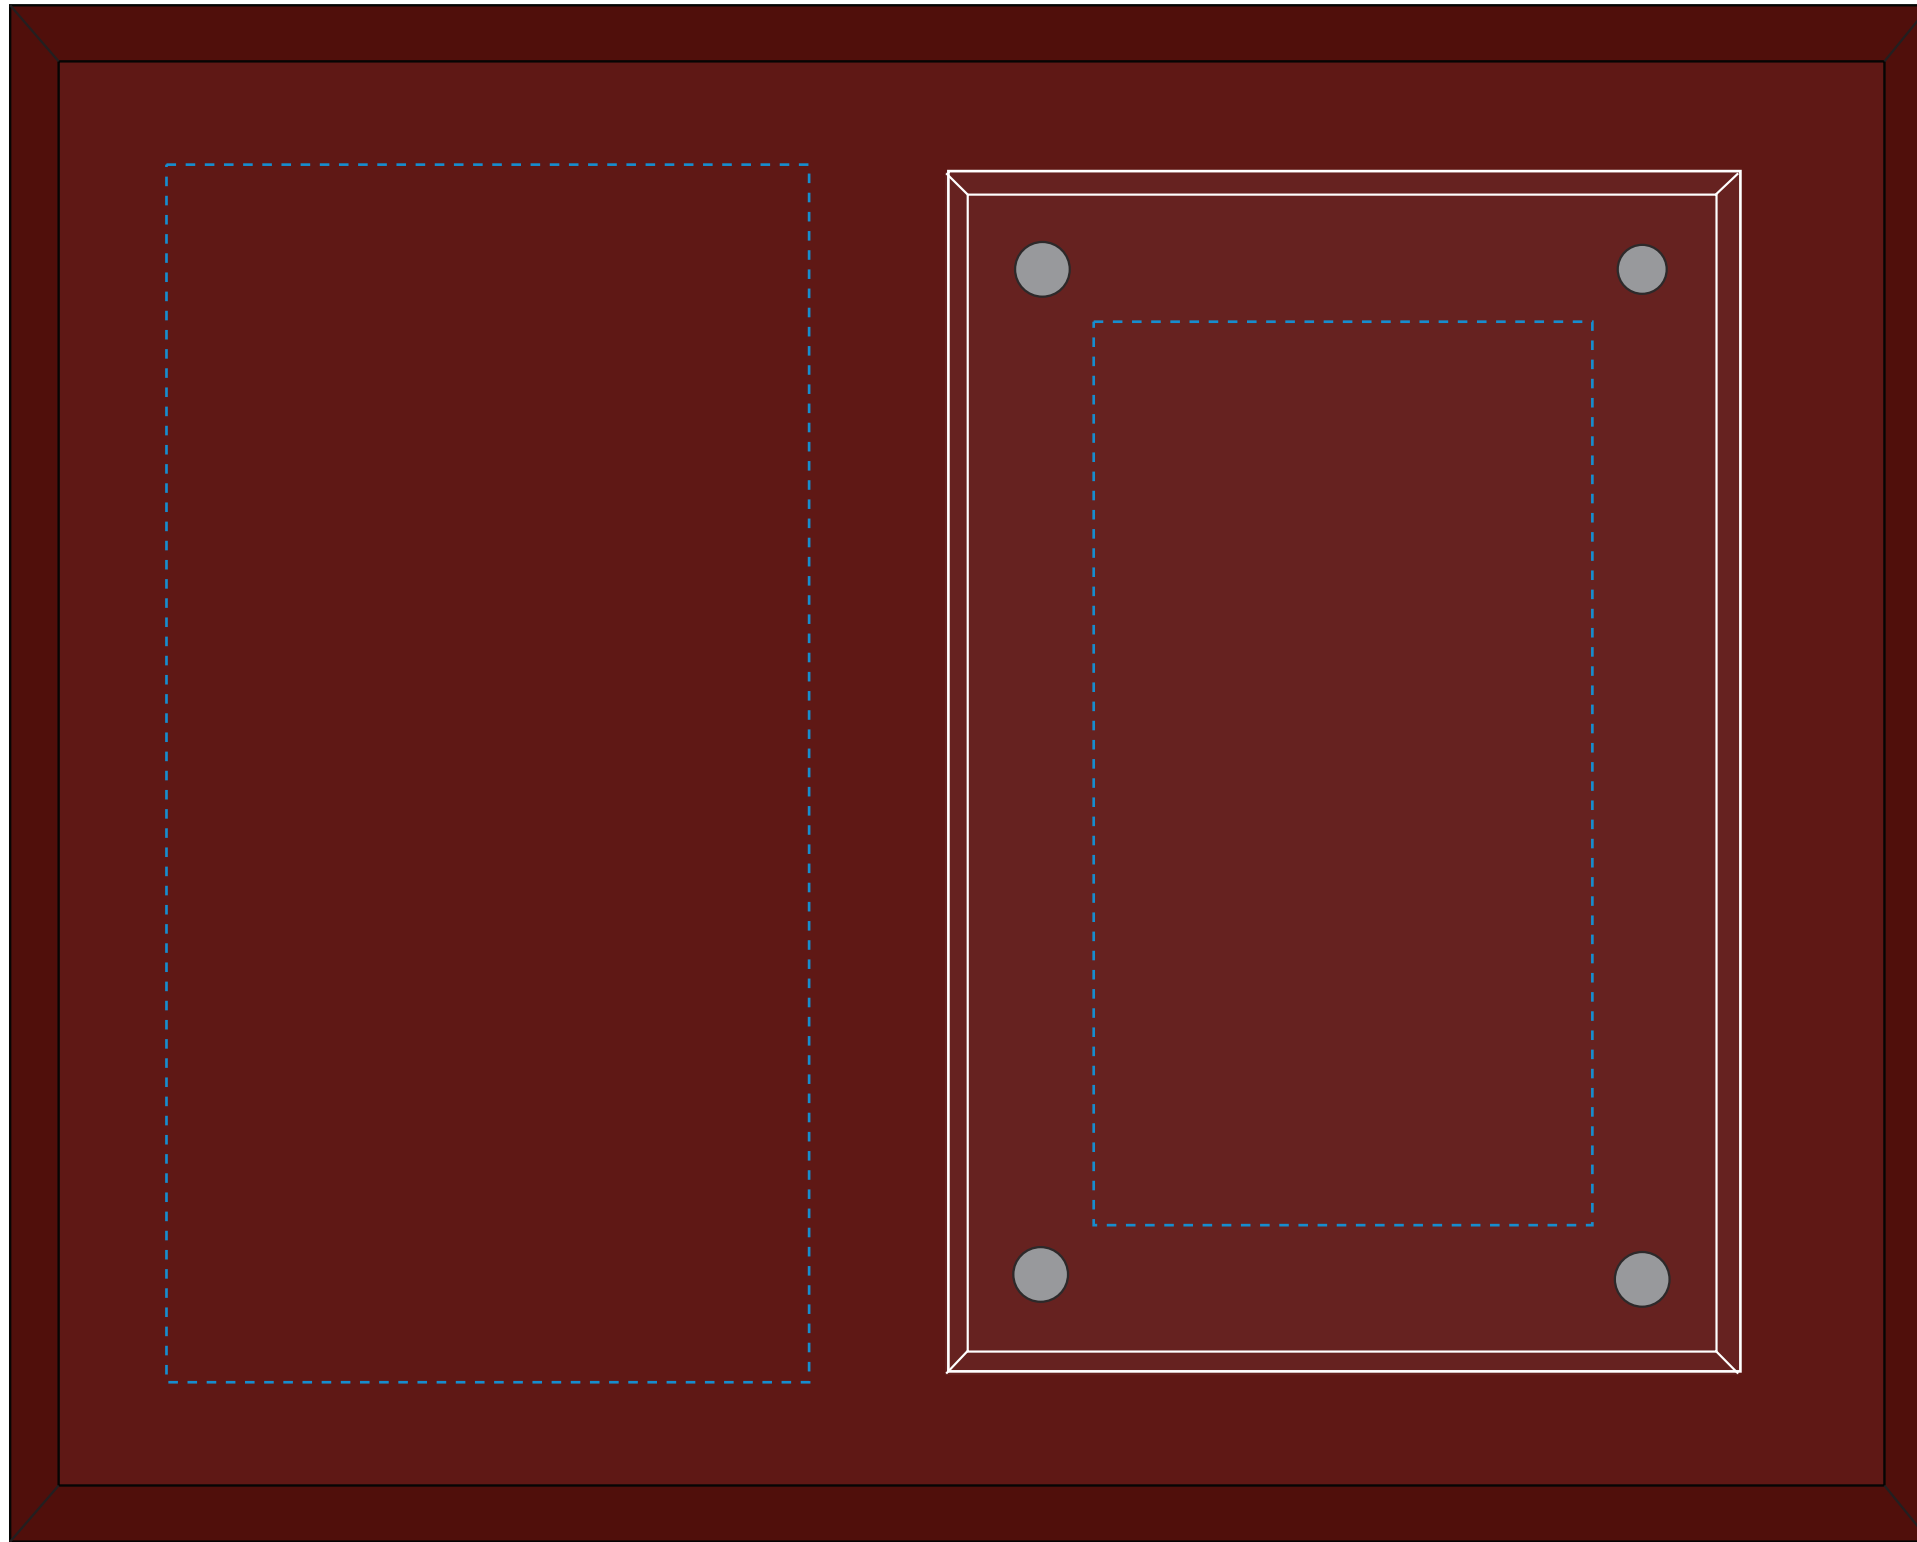

WARNING: KEYHOLES ARE LOCATED FOR HANGING IN THIS POSITION HORIZONTALLY

Reverse etch on Glass

Laser Front ON PLAQUE 6584 BAJA ROSEWOOD PLAQUE - 8" X 10"

Blue line represents the max image area.

WARNING: KEYHOLES ARE LOCATED FOR HANGING IN THIS POSITION VERTICALLY

Reverse etch on Glass

6584 BAJA ROSEWOOD PLAQUE - 8" X 10" Laser Front ON PLAQUE

Blue line represents the max image area.