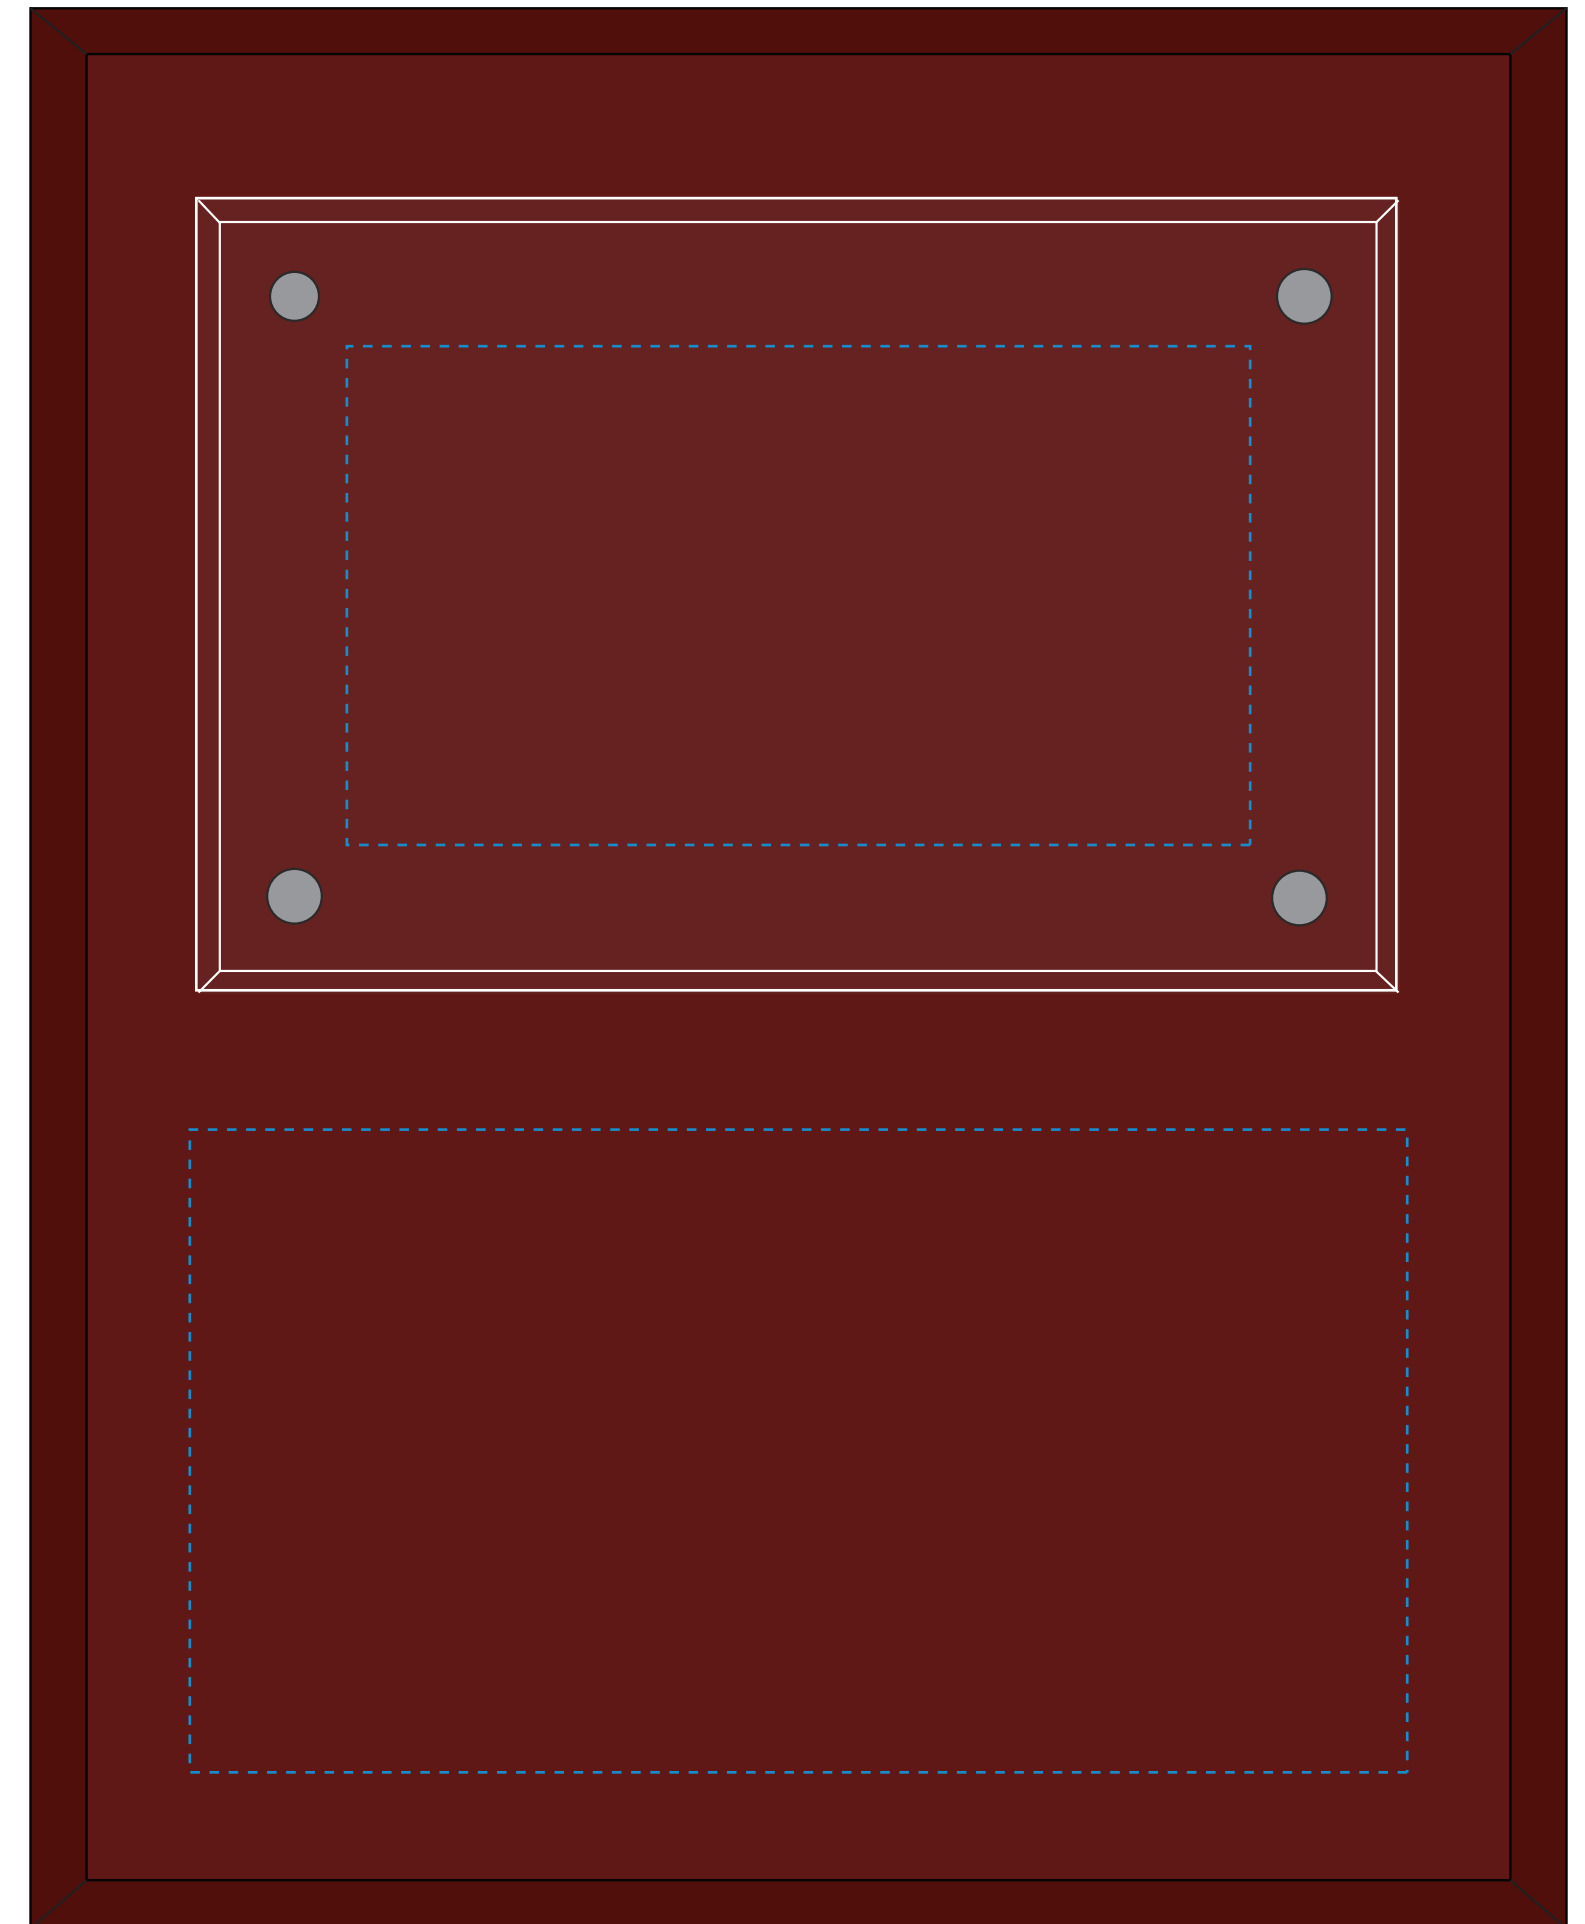

WARNING: KEYHOLES ARE LOCATED FOR HANGING IN THIS POSITION HORIZONTALLY

Reverse etch on Glass

Laser Front ON PLAQUE 6584 BAJA ROSEWOOD PLAQUE - 8" X 10"

Blue line represents the max image area.

WARNING: KEYHOLES ARE LOCATED FOR HANGING IN THIS POSITION VERTICALLY

Reverse etch on Glass

6584 BAJA ROSEWOOD PLAQUE - 8" X 10" Laser Front ON PLAQUE

Blue line represents the max image area.