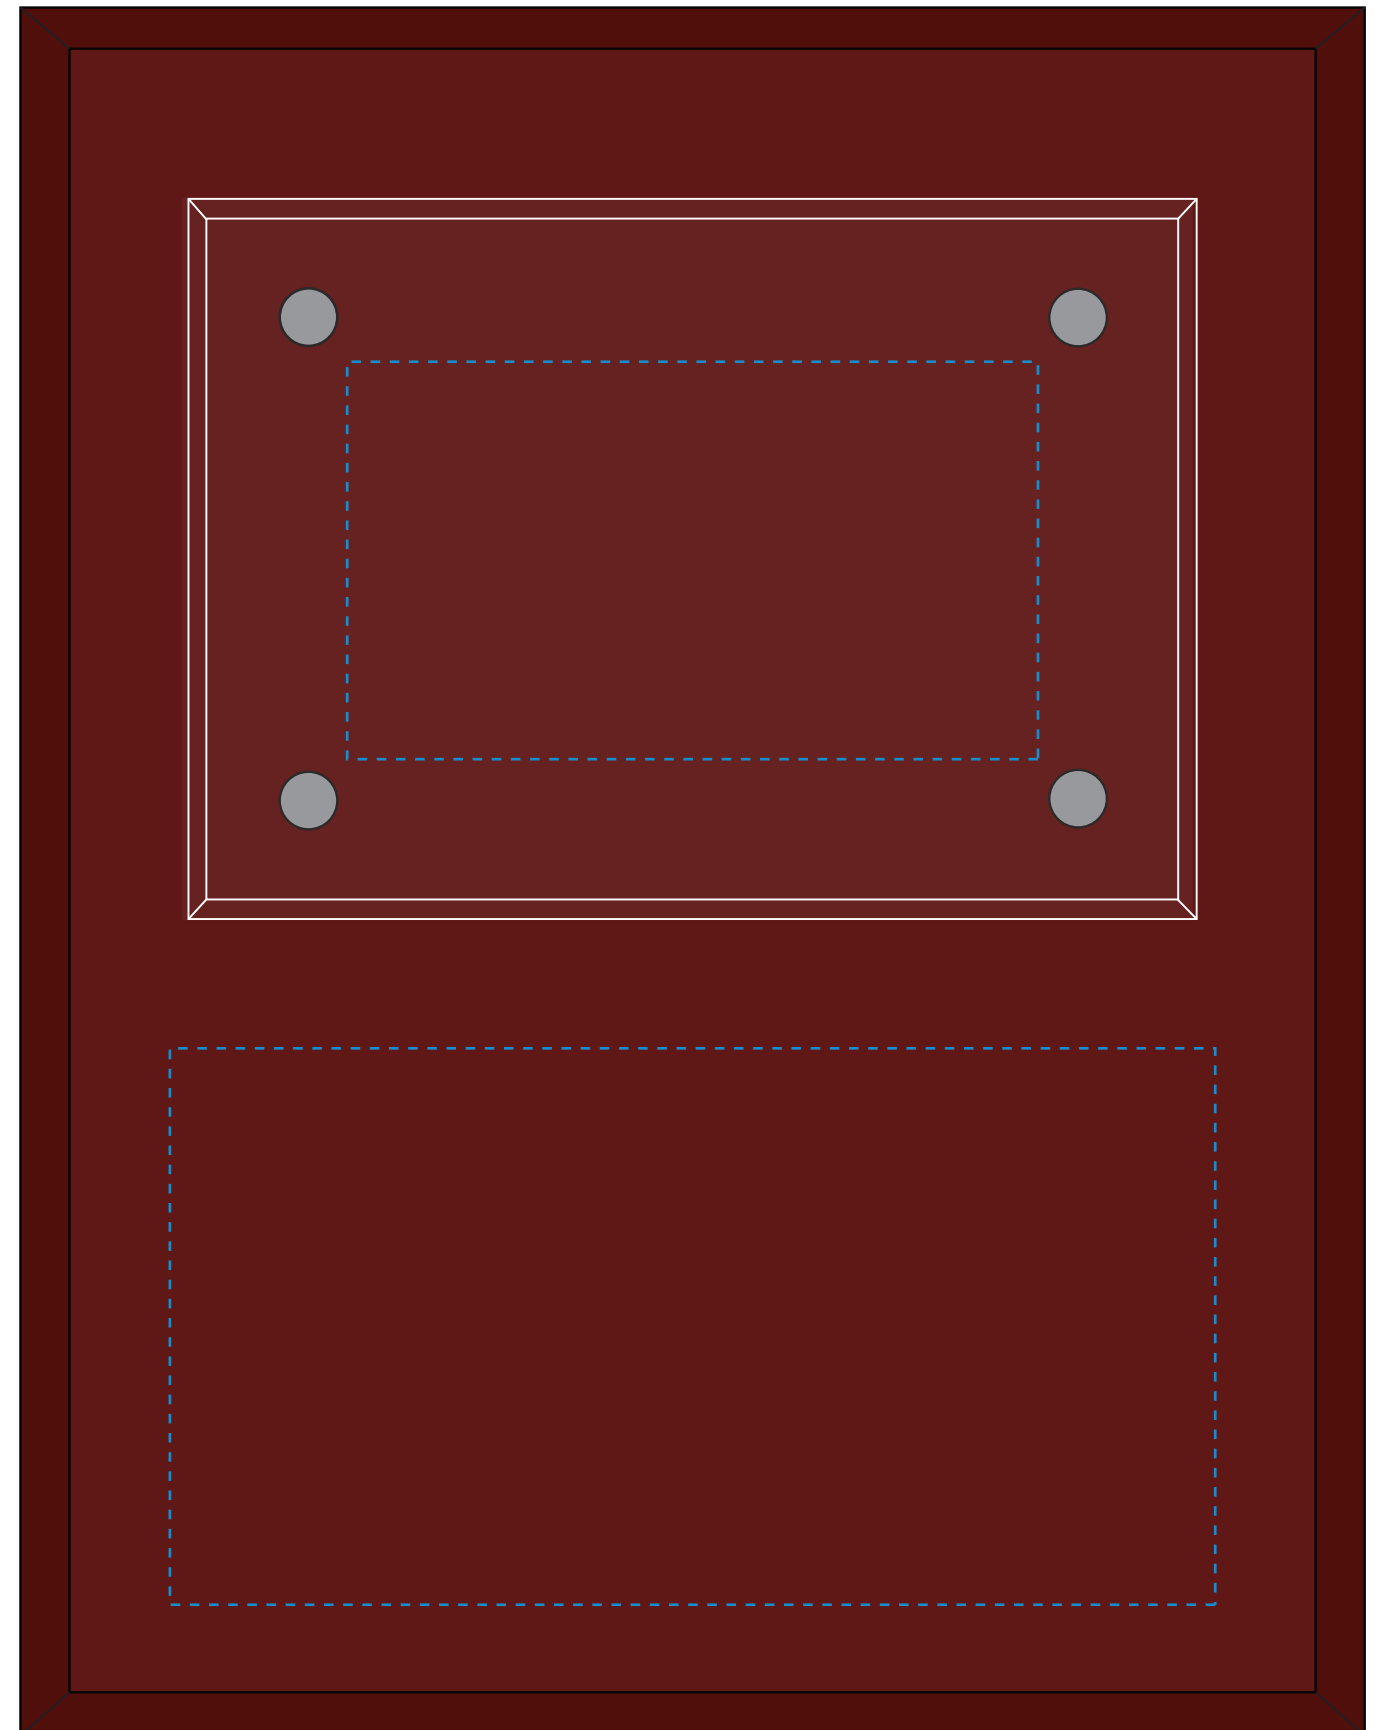

WARNING: KEYHOLES ARE LOCATED FOR HANGING IN THIS POSITION VERTICALLY

Reverse etch on Glass

Laser Front ON PLAQUE
6583 BAJA ROSEWOOD PLAQUE - 7" X 9"
Blue line represents the max image area.

WARNING: KEYHOLES ARE LOCATED FOR HANGING IN THIS POSITION HORIZONTALLY

Reverse etch on Glass

Laser Front ON PLAQUE
6583 BAJA ROSEWOOD PLAQUE - 7" X 9"
Blue line represents the max image area.