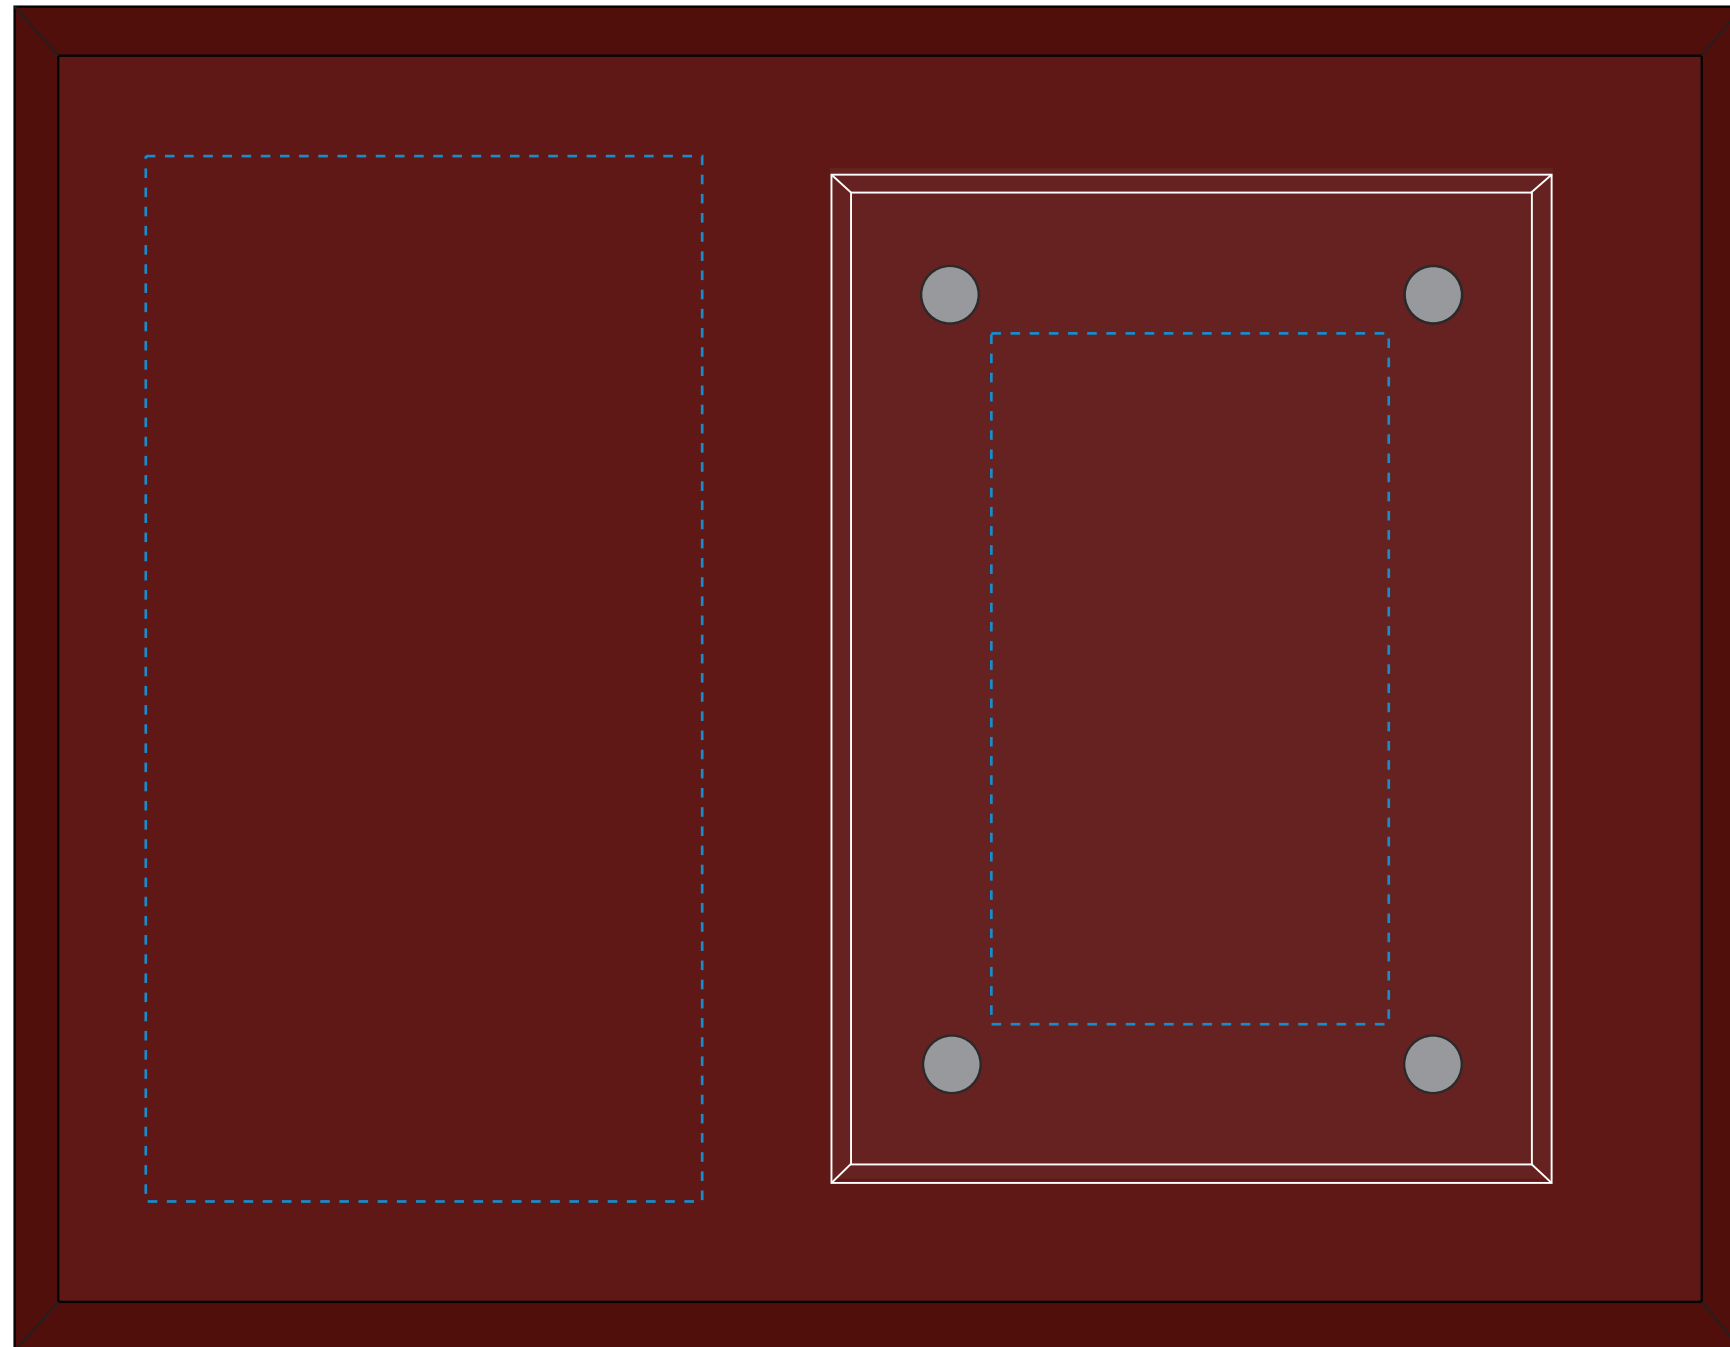

WARNING: KEYHOLES ARE LOCATED FOR HANGING IN THIS POSITION VERTICALLY

Reverse etch on Glass

Laser Front ON PLAQUE
6583 BAJA ROSEWOOD PLAQUE - 7" X 9"
Blue line represents the max image area.

WARNING: KEYHOLES ARE LOCATED FOR HANGING IN THIS POSITION HORIZONTALLY

Reverse etch on Glass

Laser Front ON PLAQUE
6583 BAJA ROSEWOOD PLAQUE - 7" X 9"
Blue line represents the max image area.