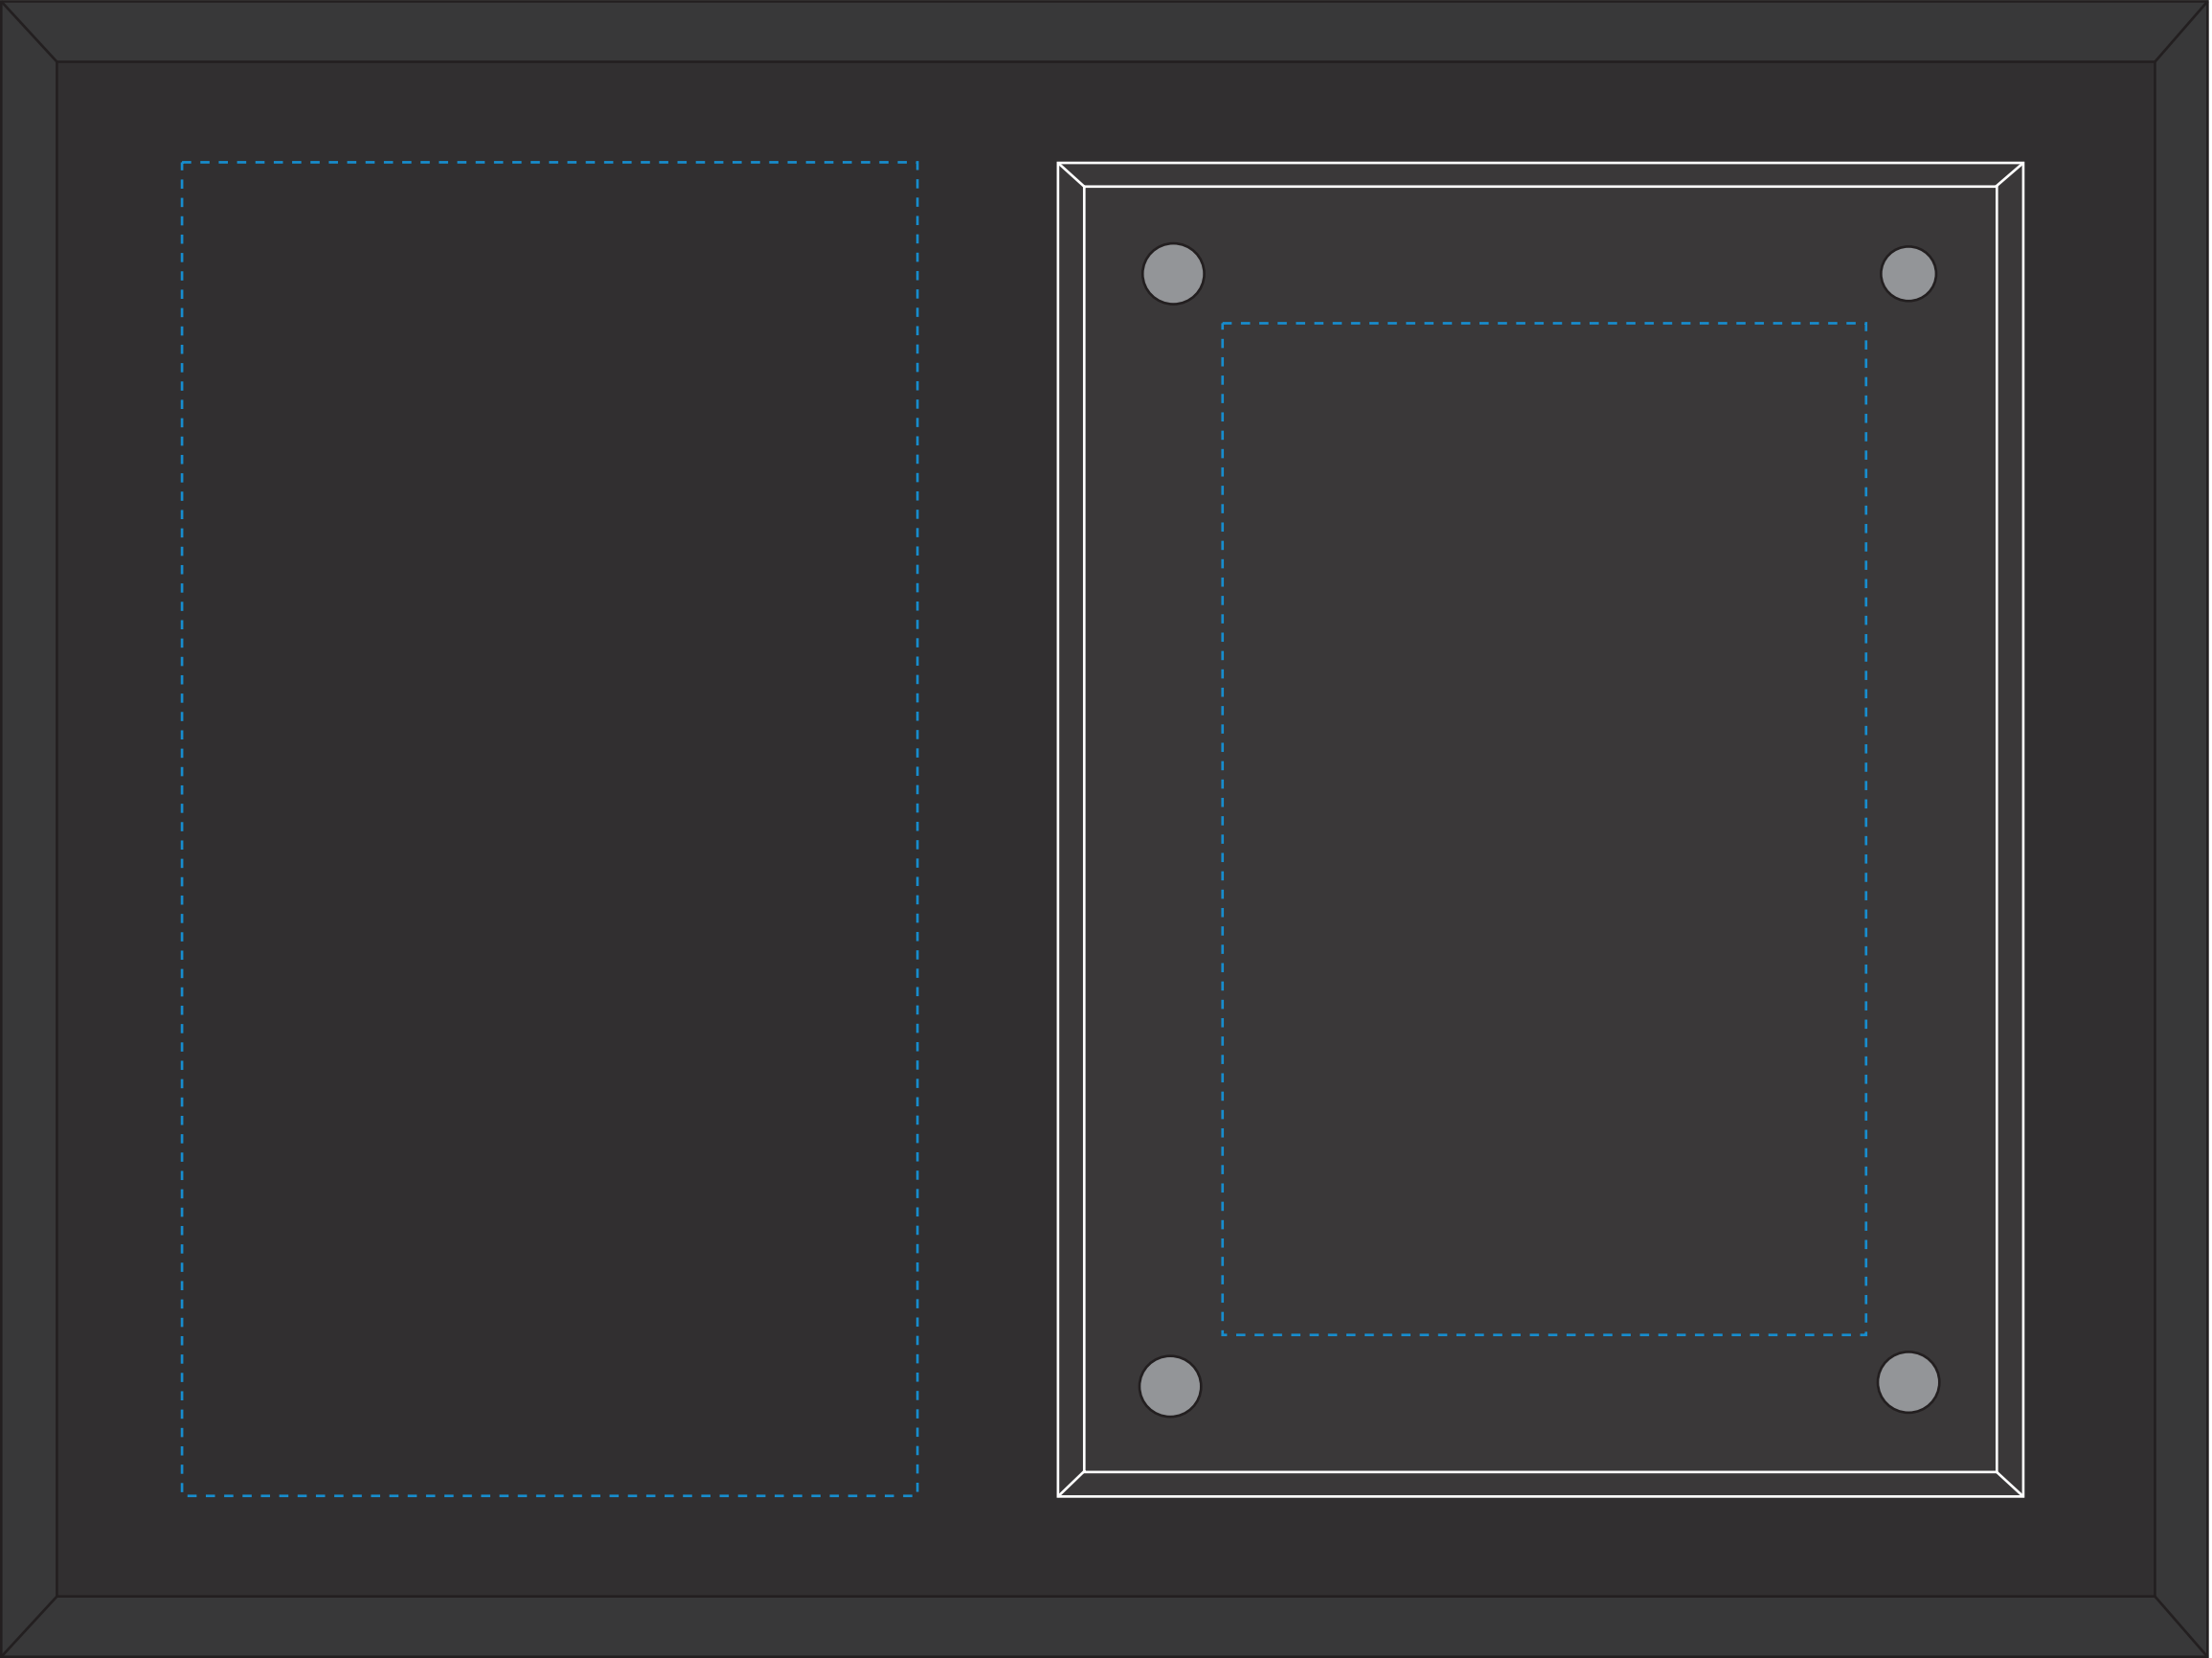

WARNING: KEYHOLES ARE LOCATED FOR HANGING IN THIS POSITION VERTICALLY

Reverse etch on Glass

6582 BAJA BLACK PLAQUE - 9" X 12" Laser Front ON PLAQUE
Blue line represents the max image area.

WARNING: KEYHOLES ARE LOCATED FOR HANGING IN THIS POSITION HORIZONTALLY

Laser Front ON PLAQUE

Reverse etch on Glass

6582 BAJA BLACK PLAQUE - 9" X 12"
Blue line represents the max image area.