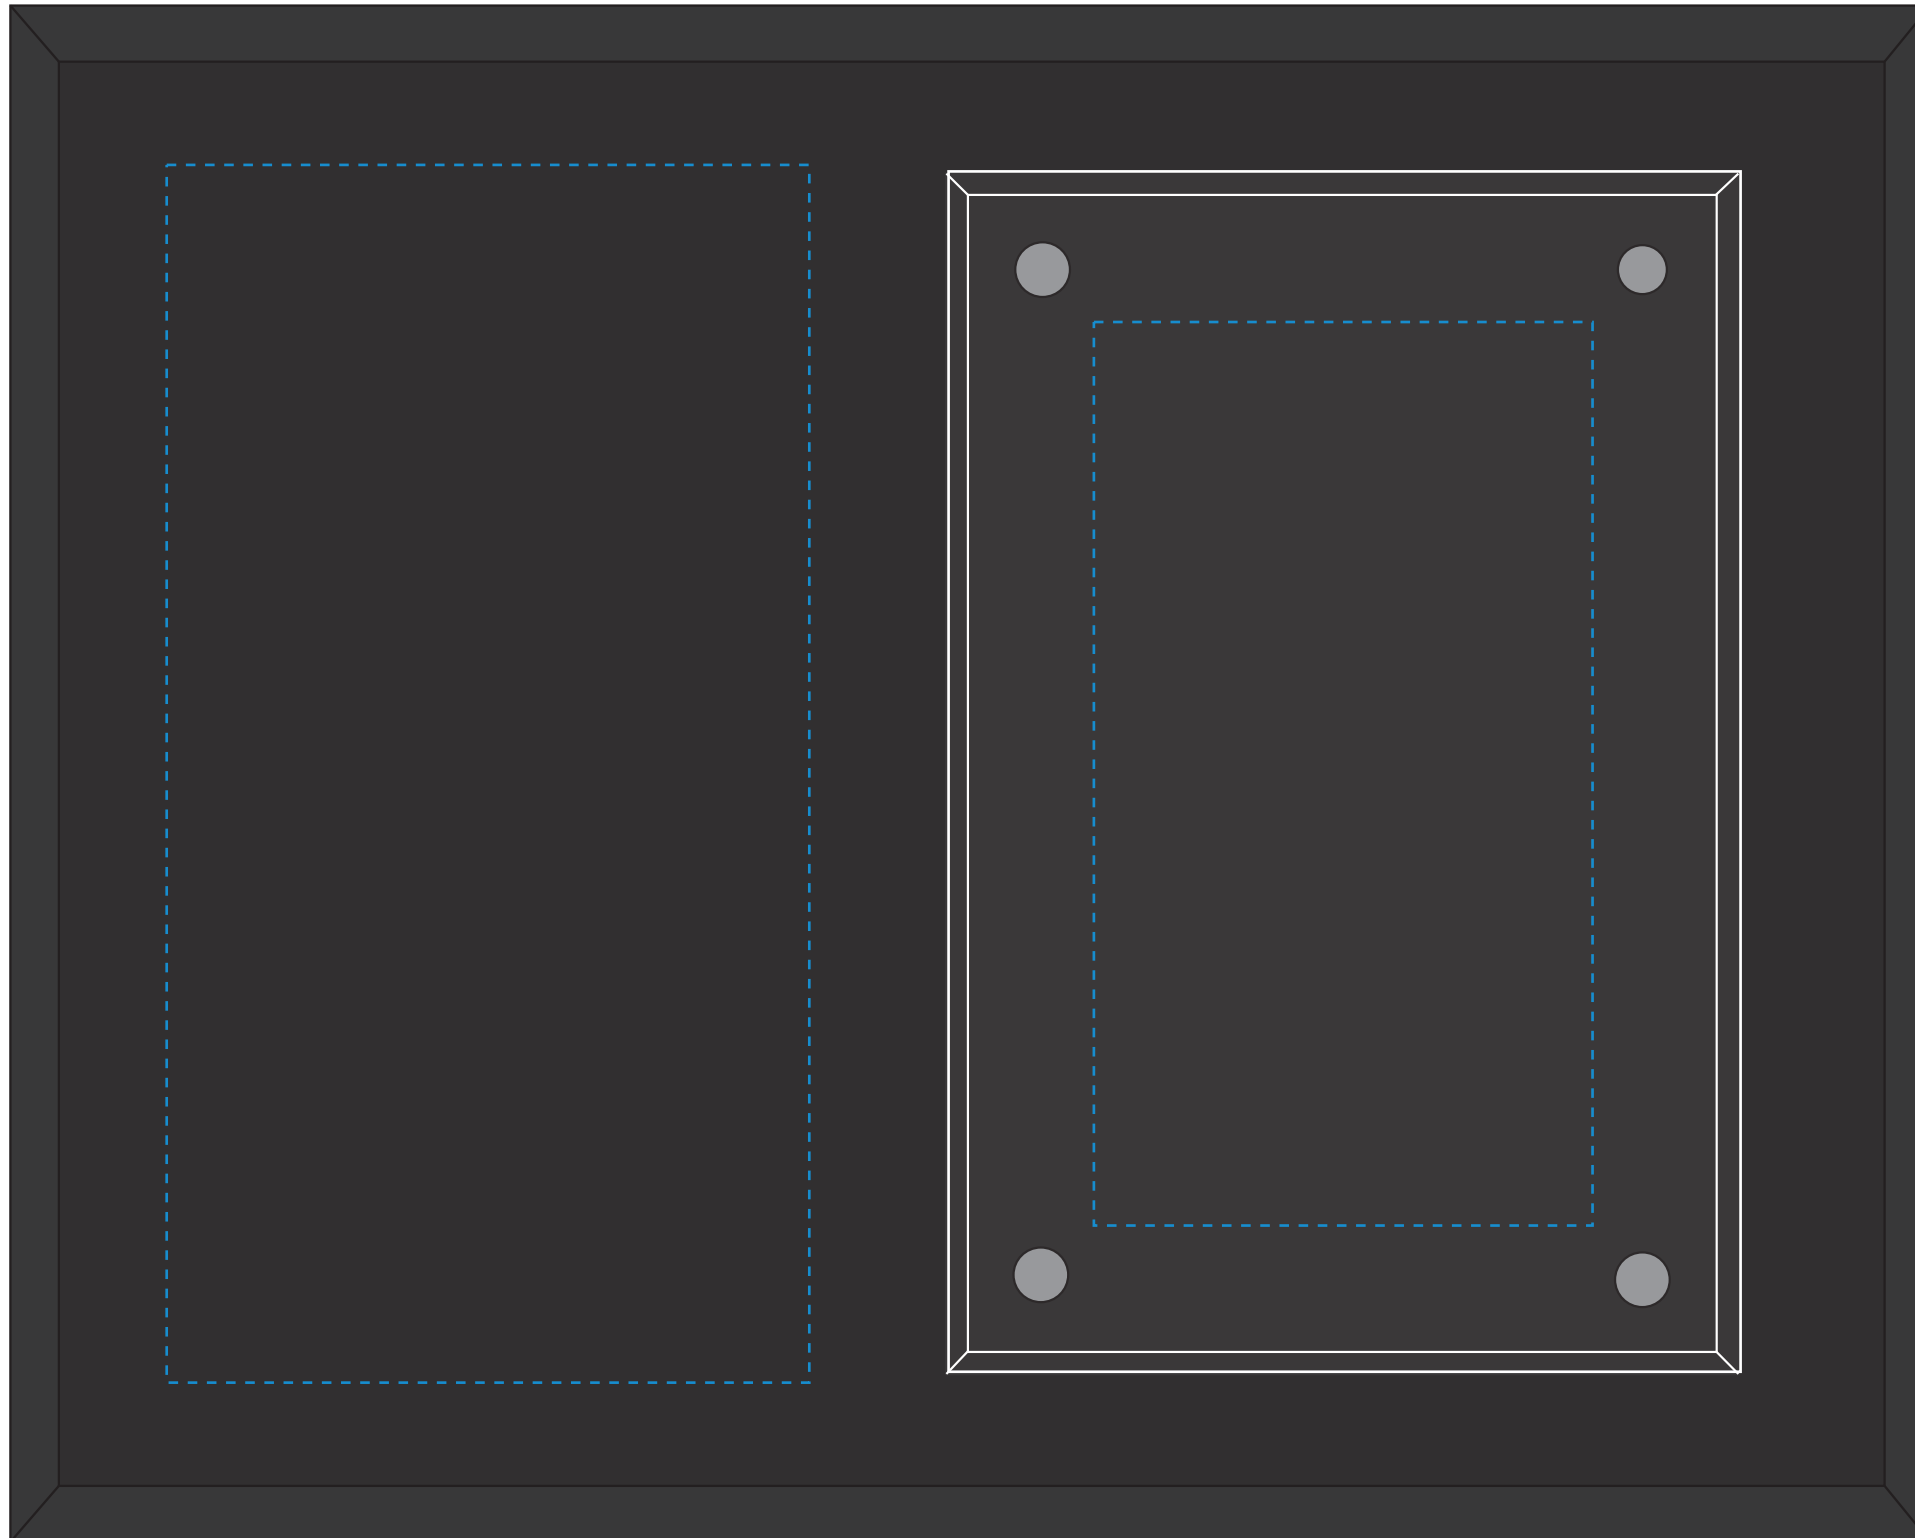

WARNING: KEYHOLES ARE LOCATED FOR HANGING IN THIS POSITION VERTICALLY

### Reverse etch on Glass

6581 BAJA BLACK PLAQUE - 8" X 10" Laser Front ON PLAQUE  
Blue line represents the max image area.

WARNING: KEYHOLES ARE LOCATED FOR HANGING IN THIS POSITION HORIZONTALLY

### Reverse etch on Glass

Laser Front ON PLAQUE

6581 BAJA BLACK PLAQUE - 8" X 10"  
Blue line represents the max image area.