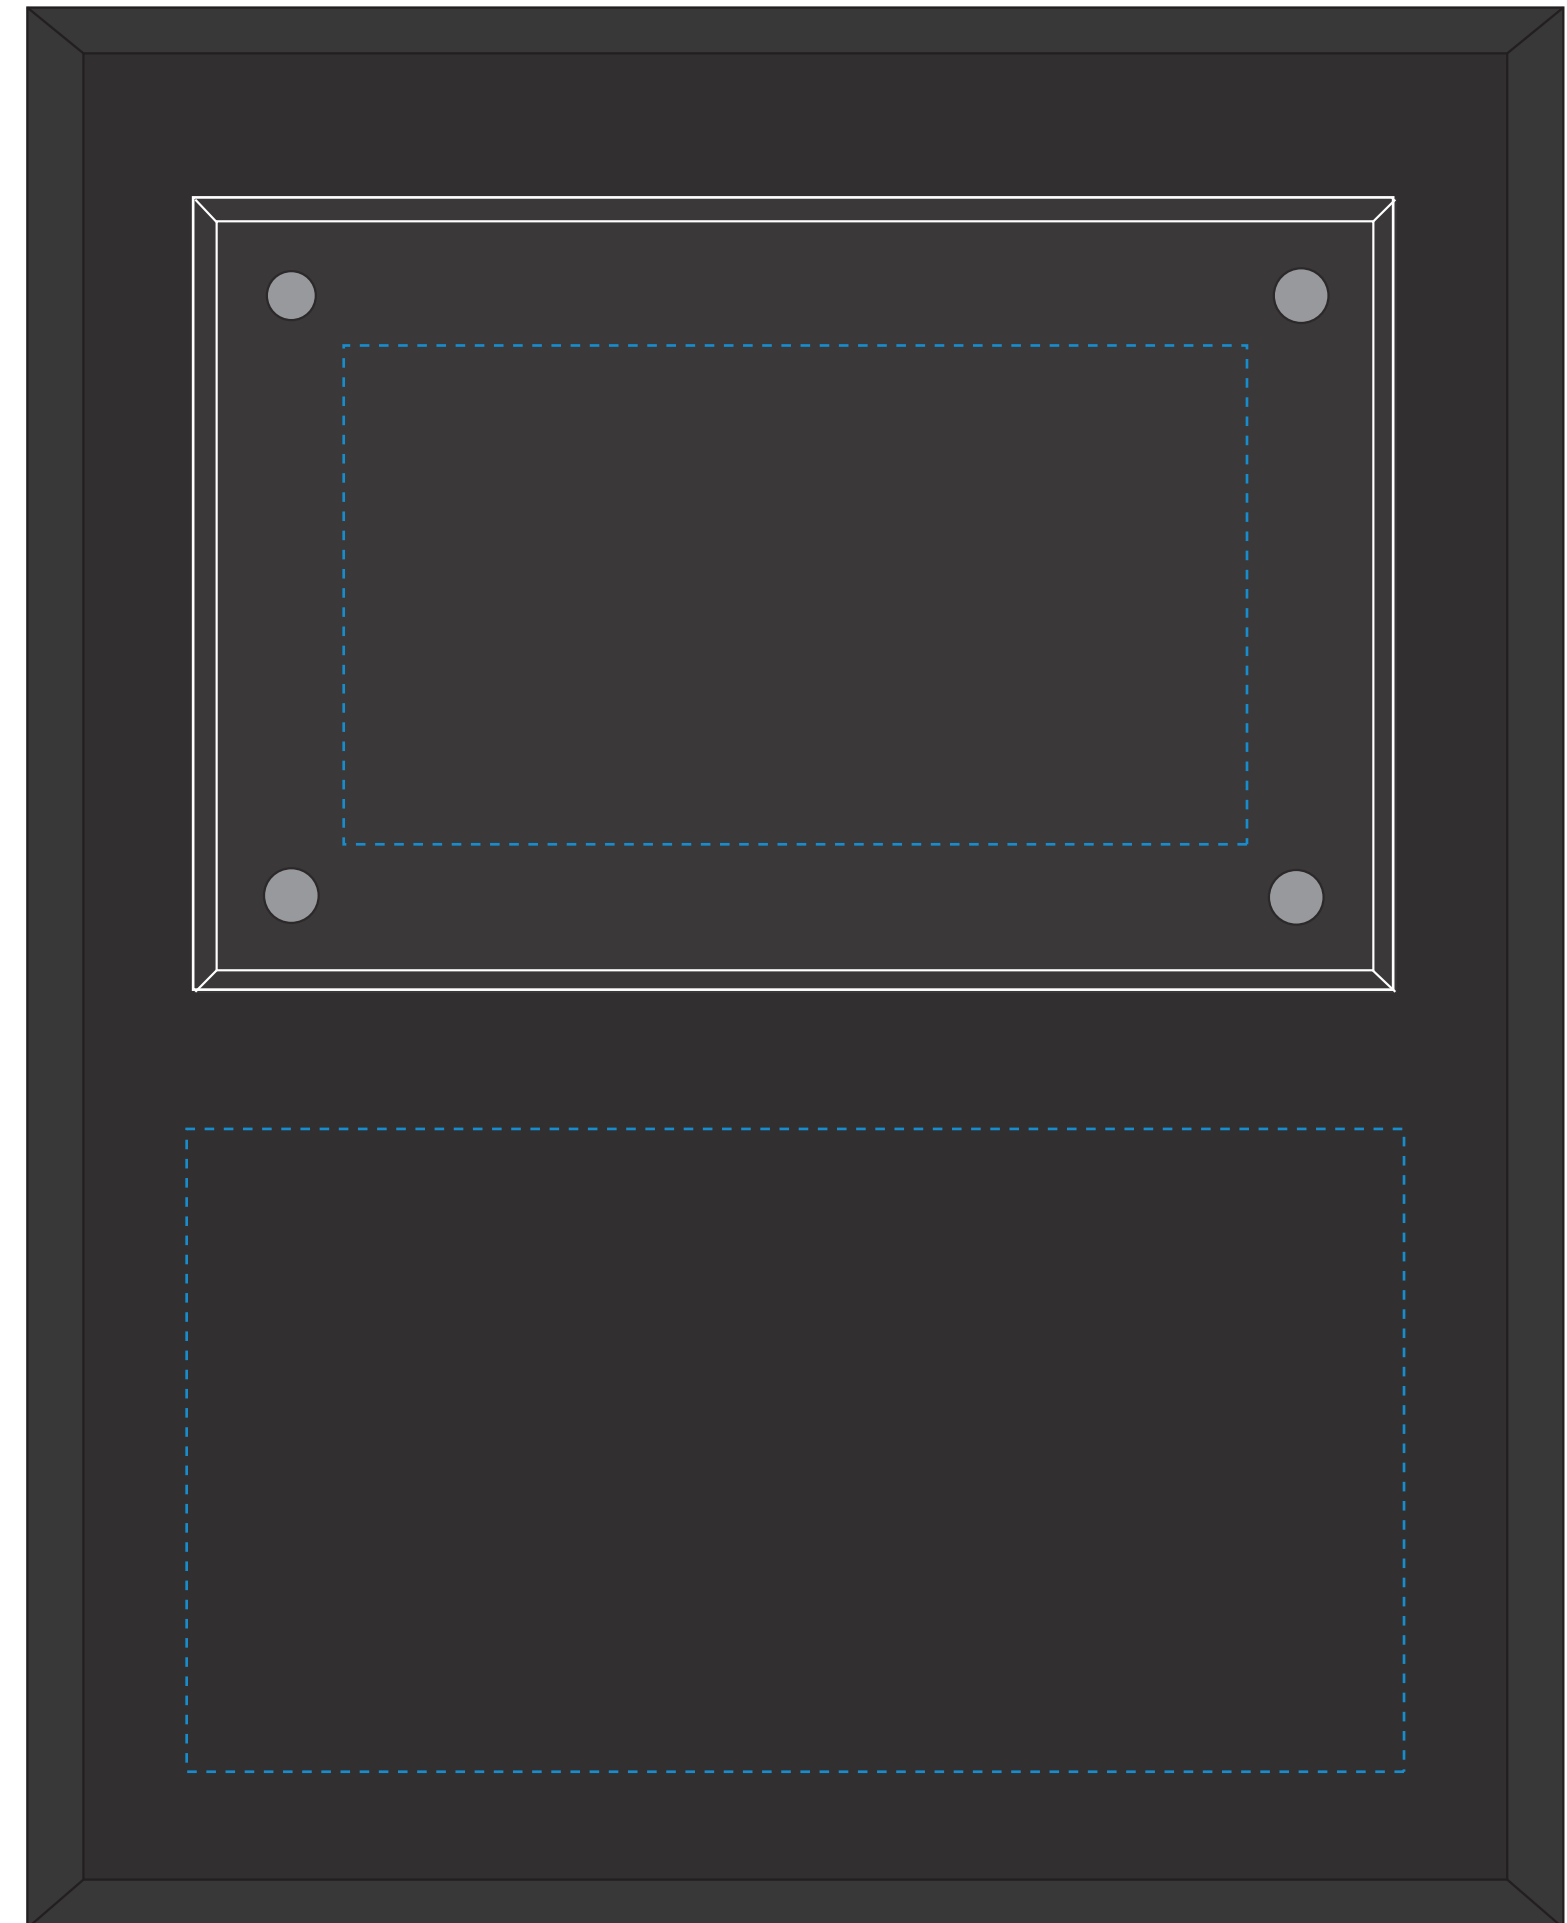

WARNING: KEYHOLES ARE LOCATED FOR HANGING IN THIS POSITION VERTICALLY

### Reverse etch on Glass

6581 BAJA BLACK PLAQUE - 8" X 10" Laser Front ON PLAQUE  
Blue line represents the max image area.

WARNING: KEYHOLES ARE LOCATED FOR HANGING IN THIS POSITION HORIZONTALLY

### Reverse etch on Glass

Laser Front ON PLAQUE

6581 BAJA BLACK PLAQUE - 8" X 10"  
Blue line represents the max image area.