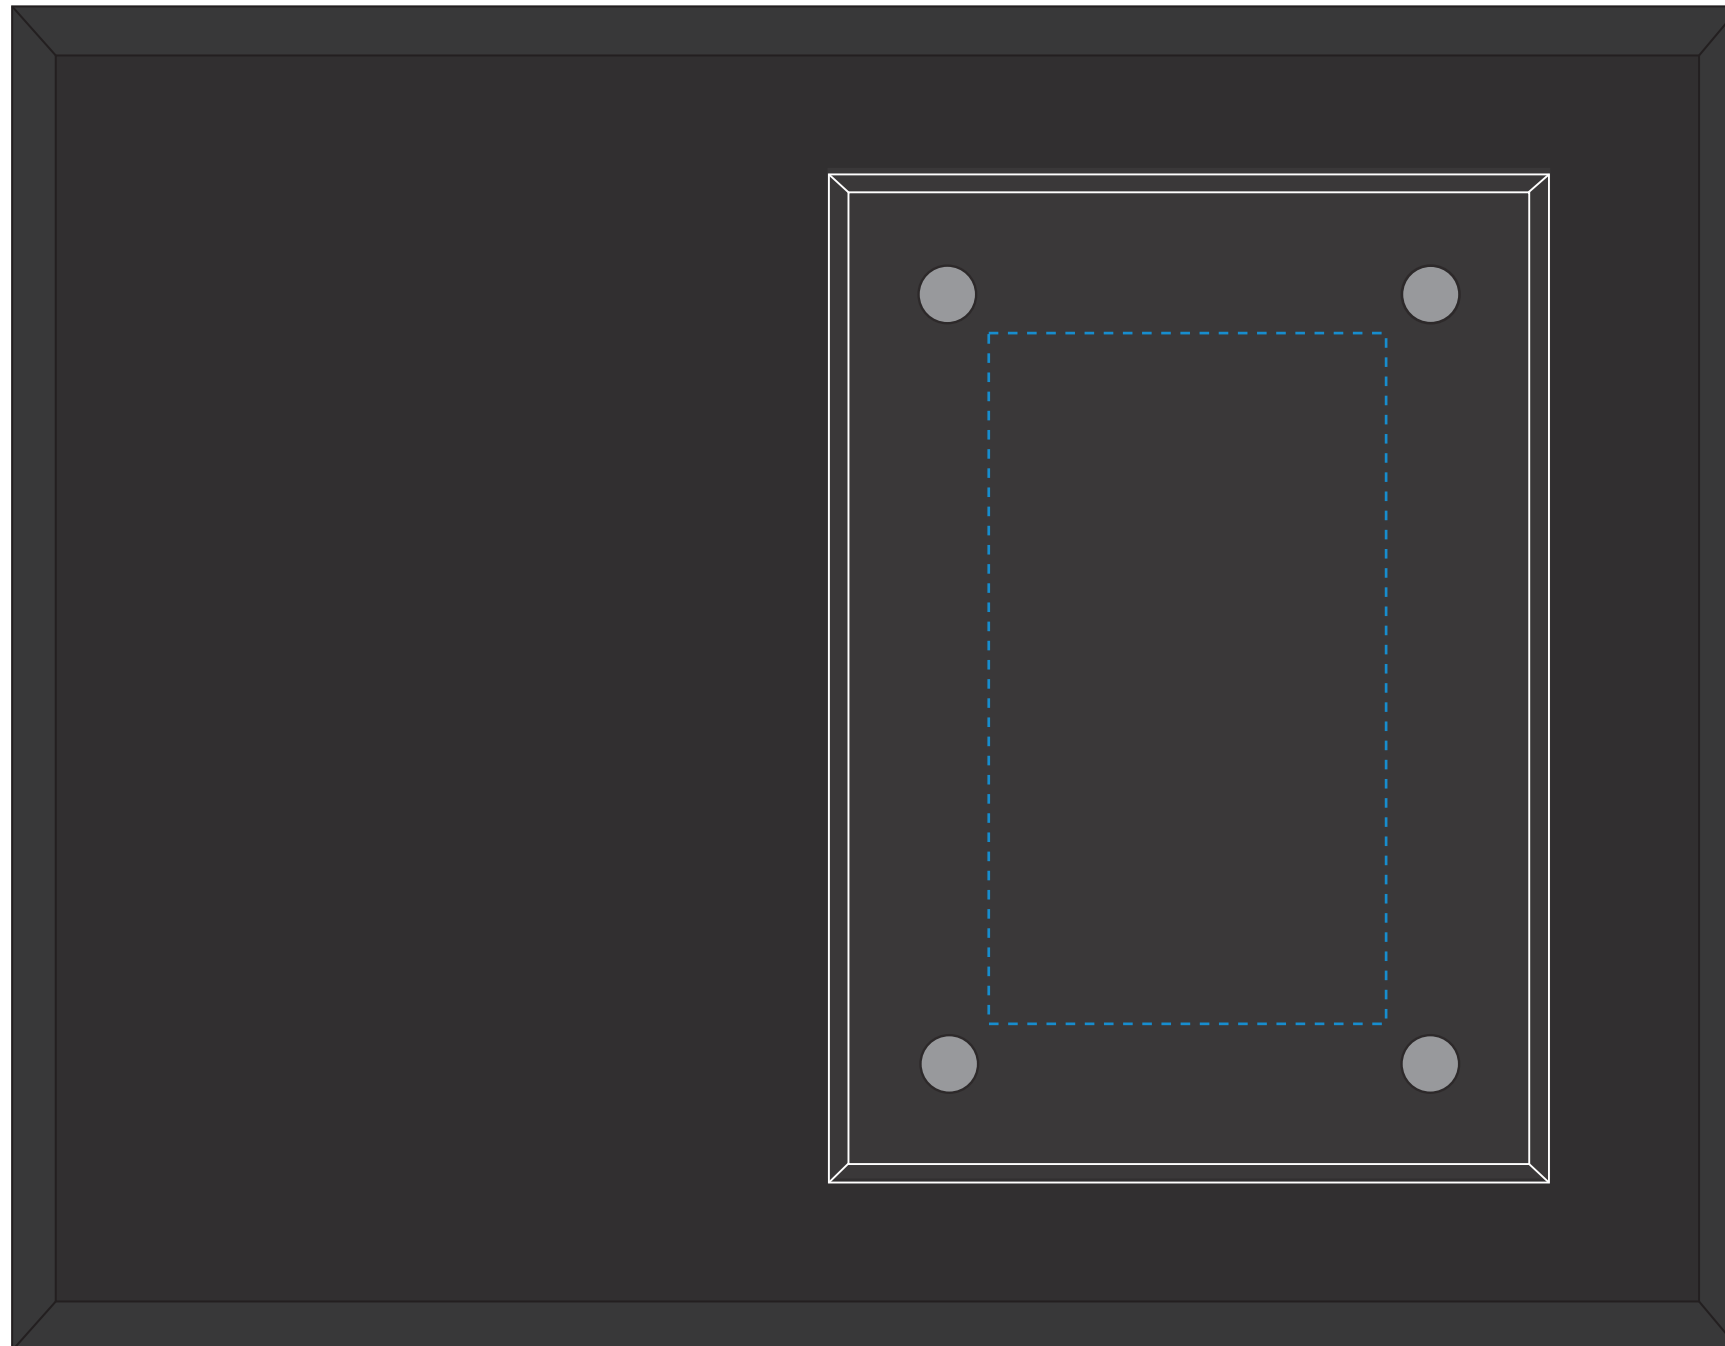

WARNING: KEYHOLES ARE LOCATED FOR HANGING IN THIS POSITION VERTICALLY

Reverse etch on Glass

6580 BAJA BLACK PLAQUE - 7" X 9"

Blue line represents the max image area.

Laser Front ON PLAQUE

WARNING: KEYHOLES ARE LOCATED FOR HANGING IN THIS POSITION HORIZONTALLY

Reverse etch on Glass

6580 BAJA BLACK PLAQUE - 7" X 9"

Blue line represents the max image area.

Laser Front ON PLAQUE