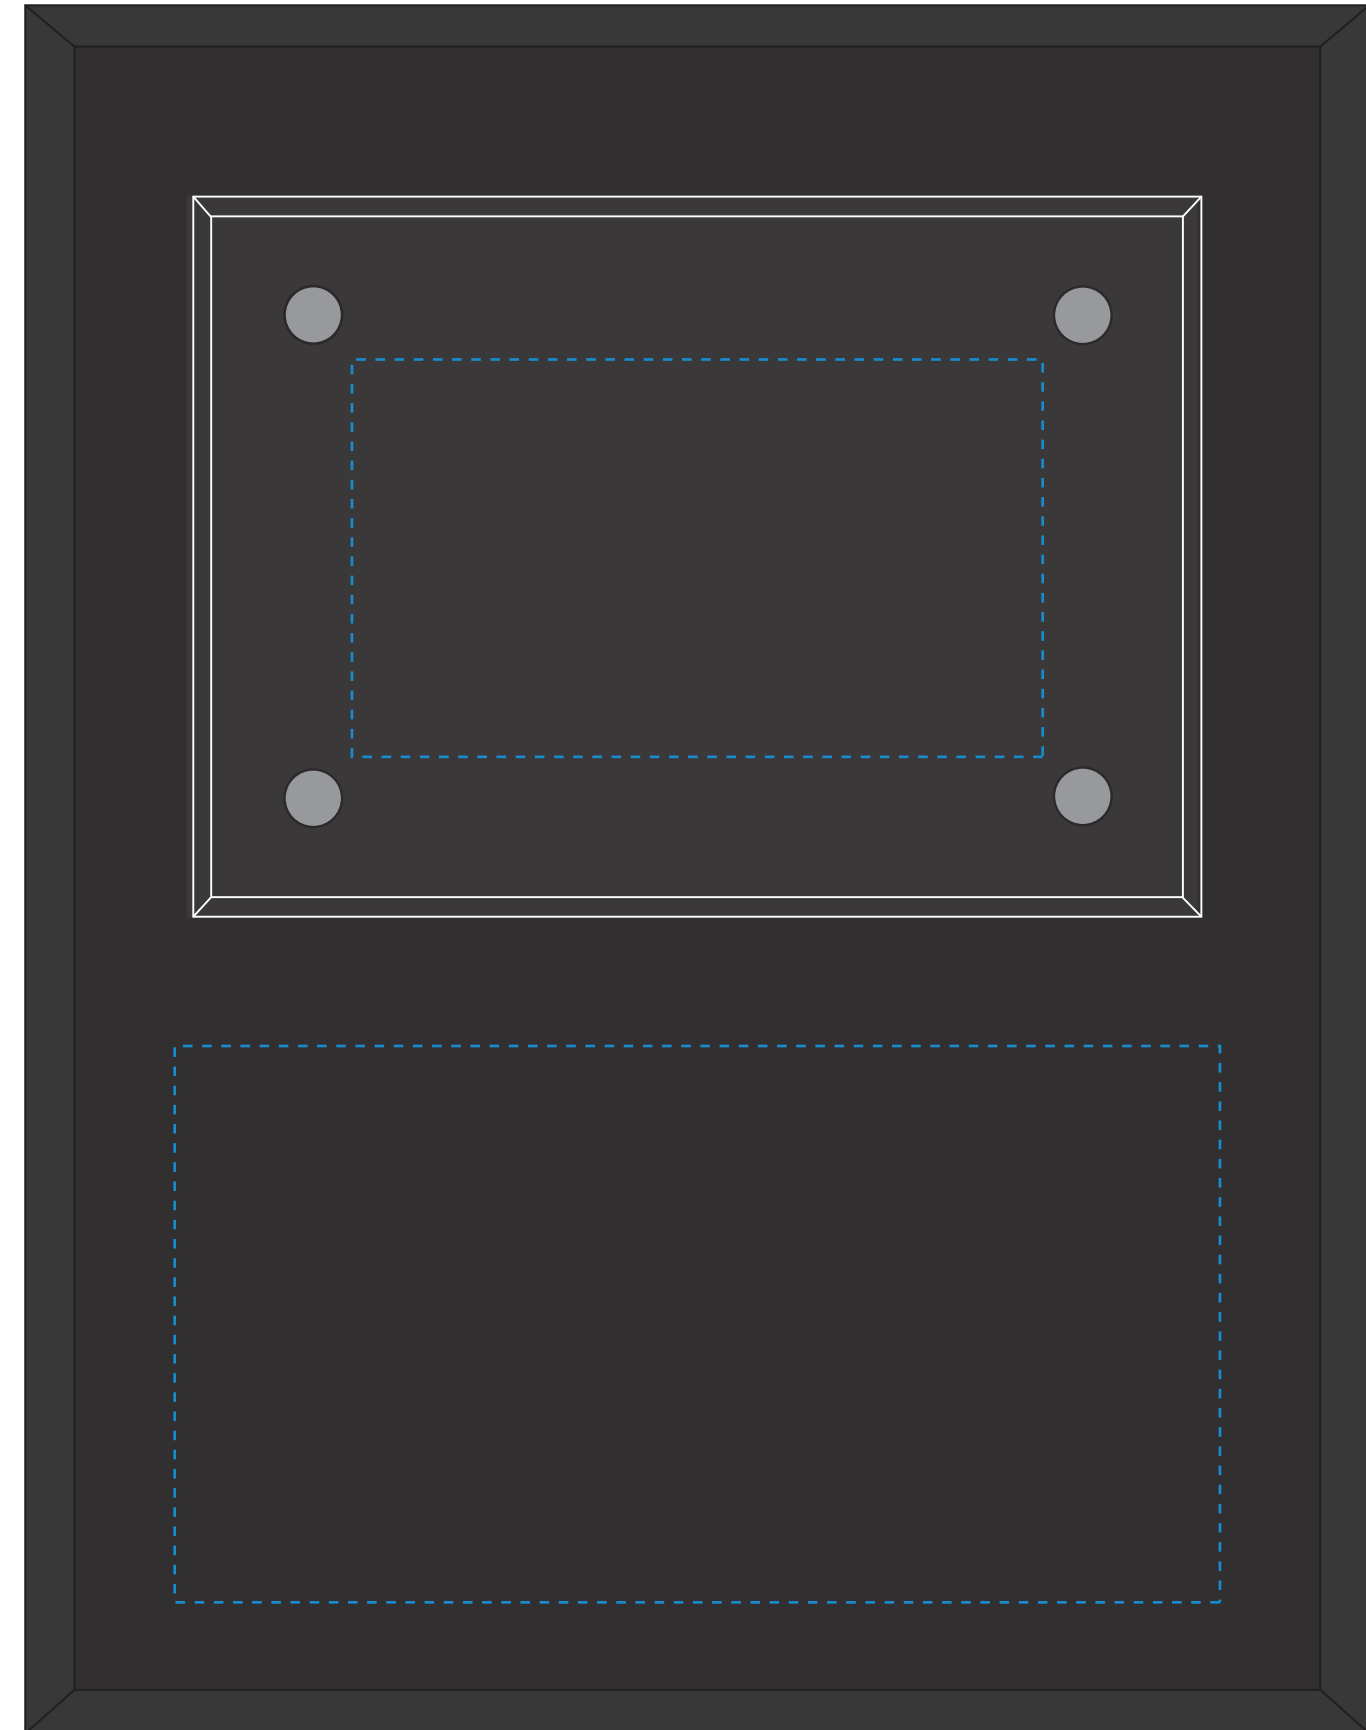

WARNING: KEYHOLES ARE LOCATED FOR HANGING IN THIS POSITION VERTICALLY

Reverse etch on Glass

6580 BAJA BLACK PLAQUE - 7" X 9"

Blue line represents the max image area.

Laser Front ON PLAQUE

WARNING: KEYHOLES ARE LOCATED FOR HANGING IN THIS POSITION HORIZONTALLY

Reverse etch on Glass

6580 BAJA BLACK PLAQUE - 7" X 9"

Blue line represents the max image area.

Laser Front ON PLAQUE