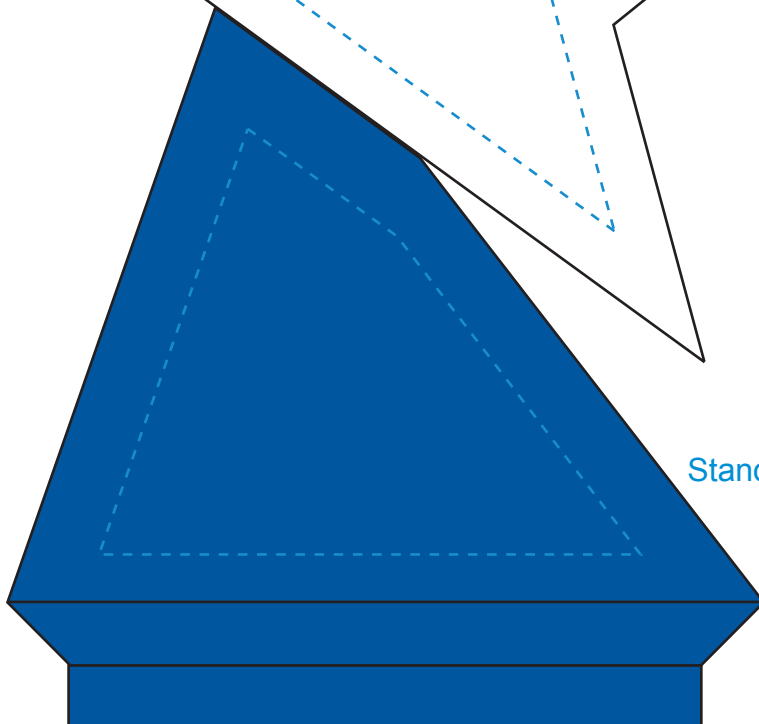

Standard Etch: Reverse

Standard Etch: Front

**6434 AZURE STAR - 6.5"**  
Blue line represents the max image area.