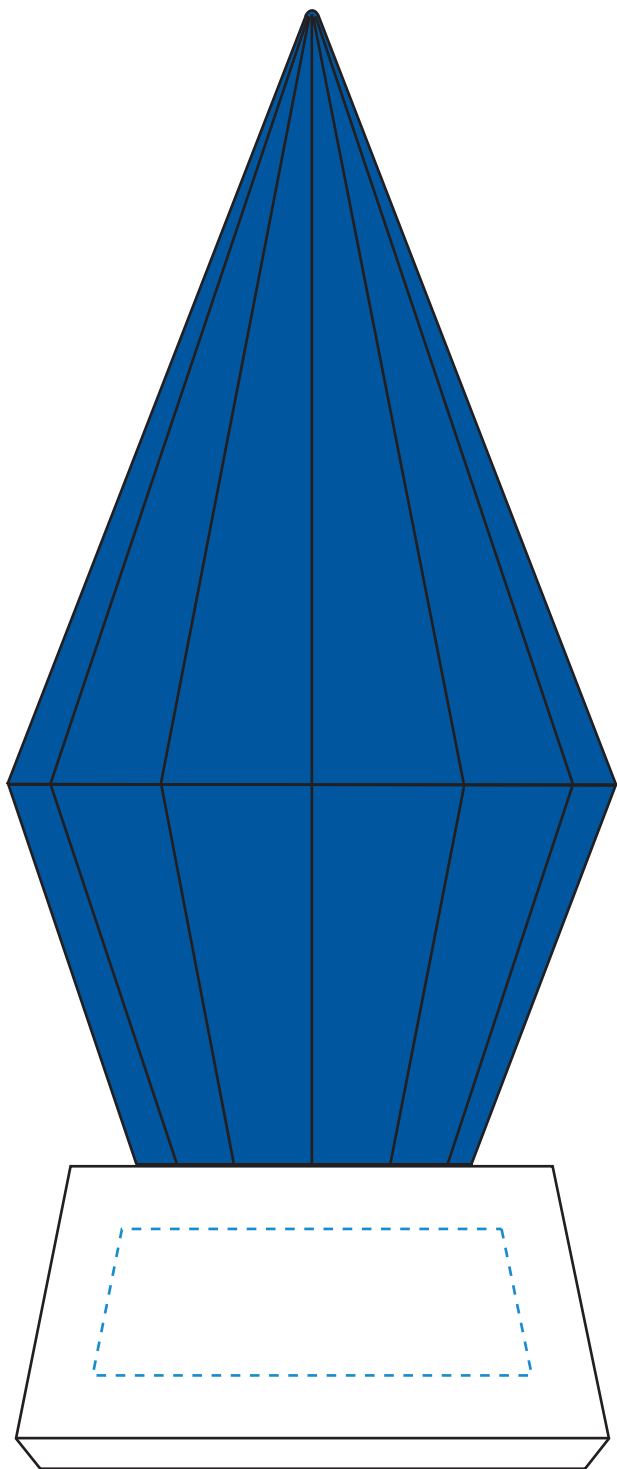

Standard Etch: Front

**6442 AZURE DIAMOND - 7"**  
Blue line represents the max image area.